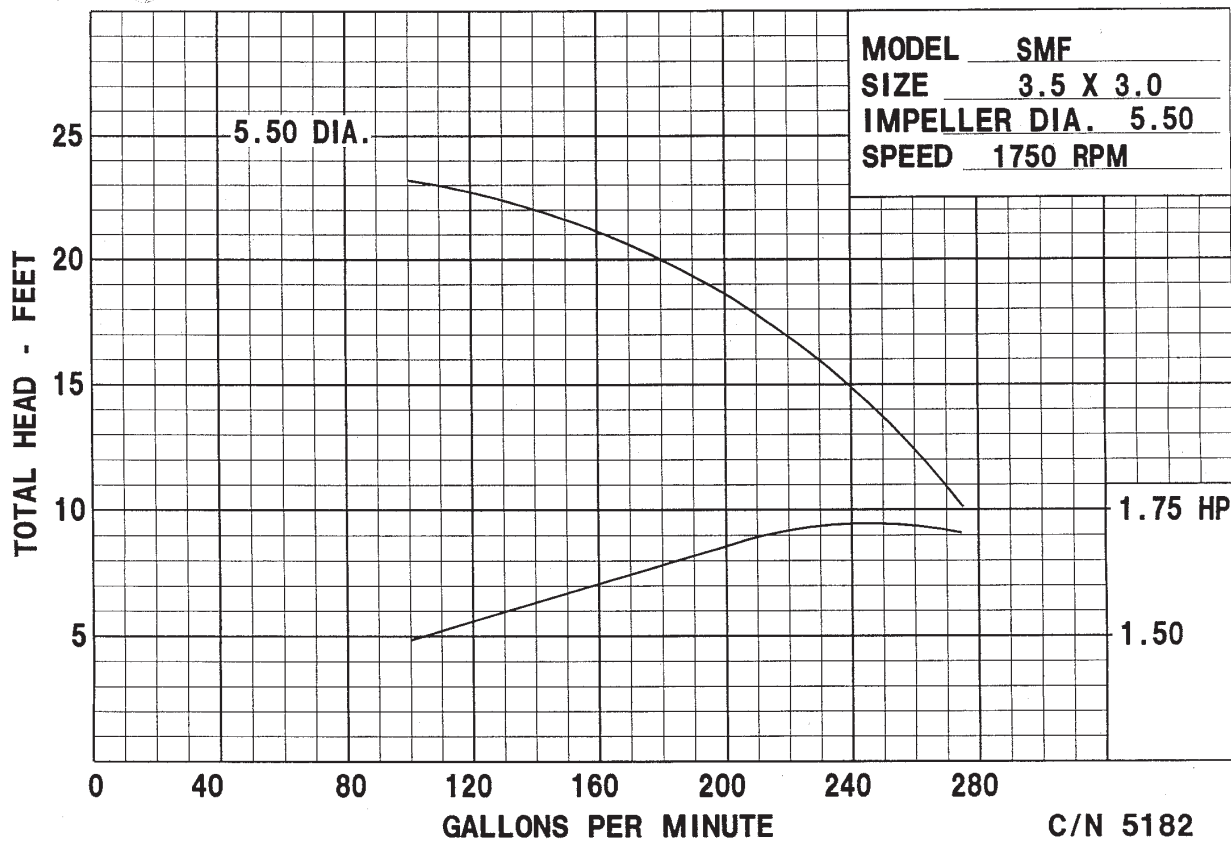

SMF STAINLESS MAX FLOW

motralec

4 rue Lavoisier . ZA Lavoisier . 95223 HERBLAY CEDEX

Tel. : 01.39.97.65.10 / Fax. : 01.39.97.68.48

Demande de prix / e-mail : service-commercial@motralec.com

www.motralec.com

Form 8113 (2/04)