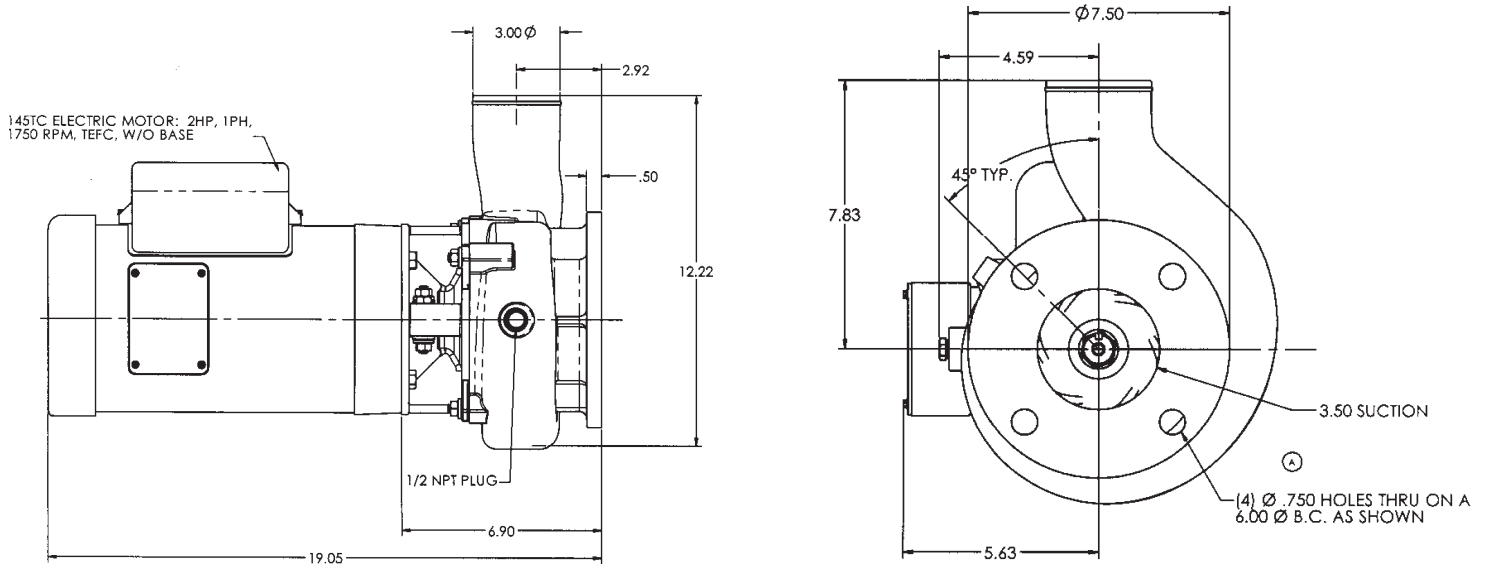

SMF STAINLESS MAX FLOW

motralec

4 rue Lavoisier . ZA Lavoisier . 95223 HERBLAY CEDEX

Tel. : 01.39.97.65.10 / Fax. : 01.39.97.68.48

Demande de prix / e-mail : service-commercial@motralec.com

www.motralec.com

Form 8113 (2/04)