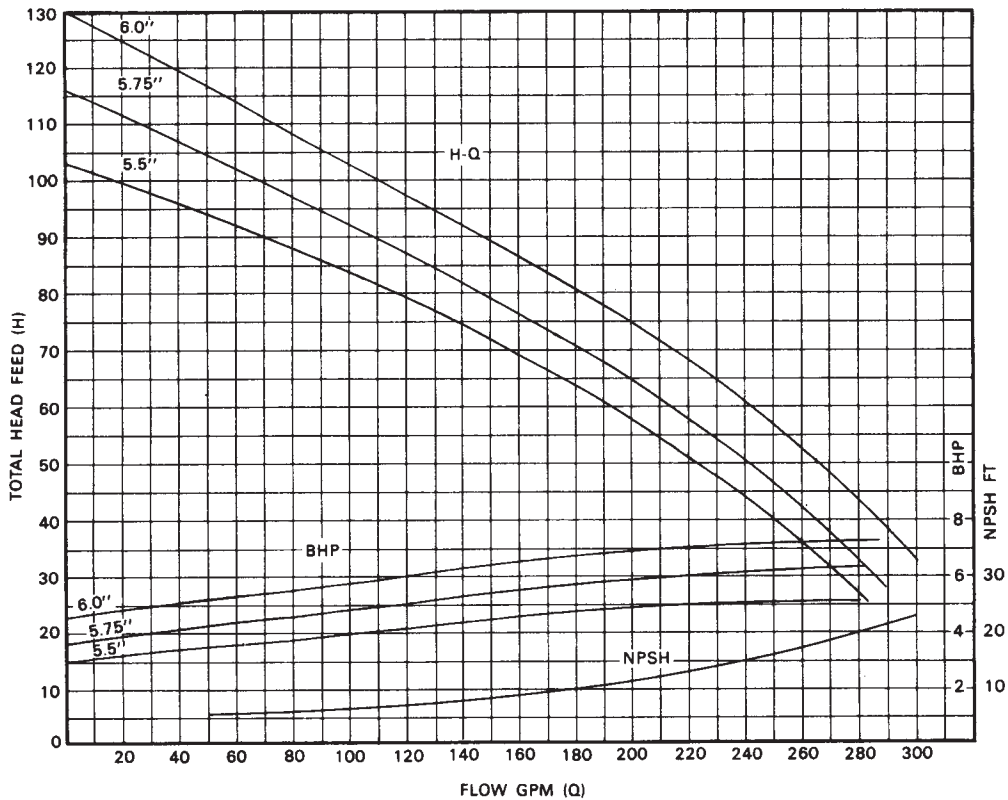

FLOMAX 15
3 x 3 SELF-PRIMING PUMP
3450 RPM S.G. = 1.0