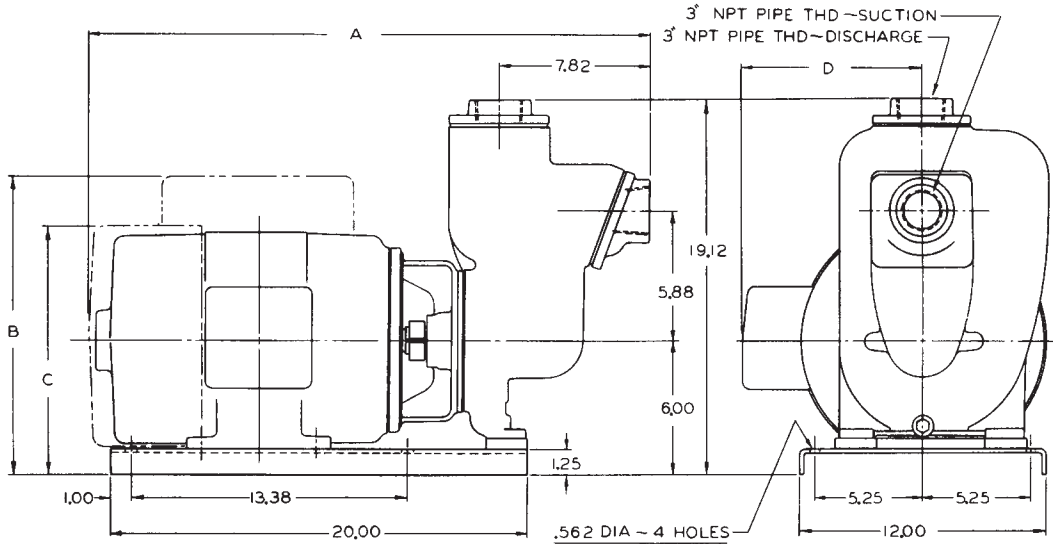

FLOMAX 15

3" x 3"

**HIGH CAPACITY
SELF-PRIMING
CENTRIFUGAL**

FLOMAX 15

FRAME	MOTOR			DIMENSION			
	HP	PH	ENCL	A	B	C	D
184 TC	5	3	TEFC	27,02		9,70	5,88
184 TC	7,5	3	TEFC	28,52		9,70	5,88
213 C	5	3	TEFC	27,02		11,32	7,38
213 C	5	3	ODP	25,66		11,32	7,38
213 C	5	1	TEFC	28,64	14,08	11,32	7,38
215 C	7,5	3	TEFC	28,64		11,32	7,38