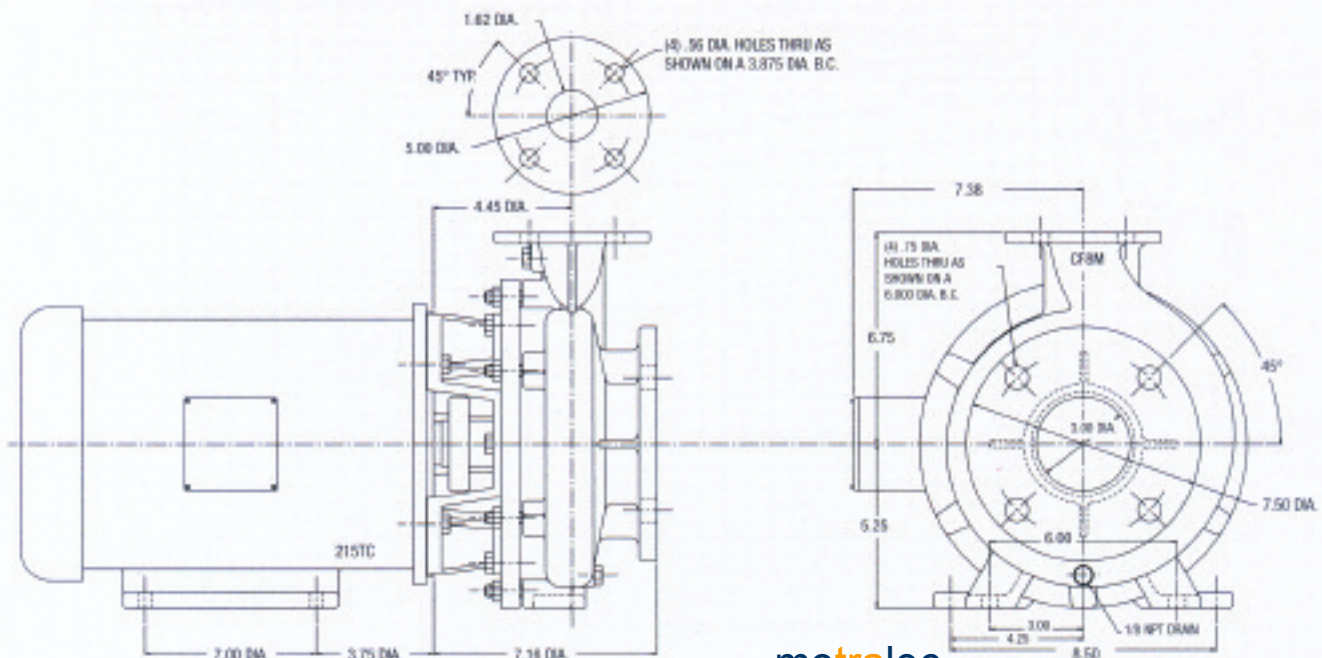

CHEMFLO[®] 8

Features & Options

- SIZE: 3" x 1.5" x 8"
- All Cast 316SS Housing, Seal Housing And Impeller
- 316SS Pedestal Shaft Or Motor Shaft Sleeve
- Standard – Type 2100 Carbon/Ceramic/Viton Seal
- Standard – Viton O-Ring
- Enclosed Impeller
- Flow Rates To 350 GPM
- Pressures To 290'
- Optional: Tap For Recirculation Or Seal Flush
- Optional: Severe Duty Seals
- Available: Pedestal Pump
- Available: Pumpak For 145TC, 184TC, 215TC, 254TC
And 286TSC Close-Couple Electric Motor

Dimensions

MP PUMPS, INC.

34800 BENNETT • FRASER, MI 48026-1686
(586) 293-8240 • FAX (586) 293-8469
(800) 563-8006 • www.mppumps.com

motralec

4 rue Lavoisier . ZA Lavoisier . 95223 HERBLAY CEDEX

Tel. : 01.39.97.65.10 / Fax. : 01.39.97.68.48