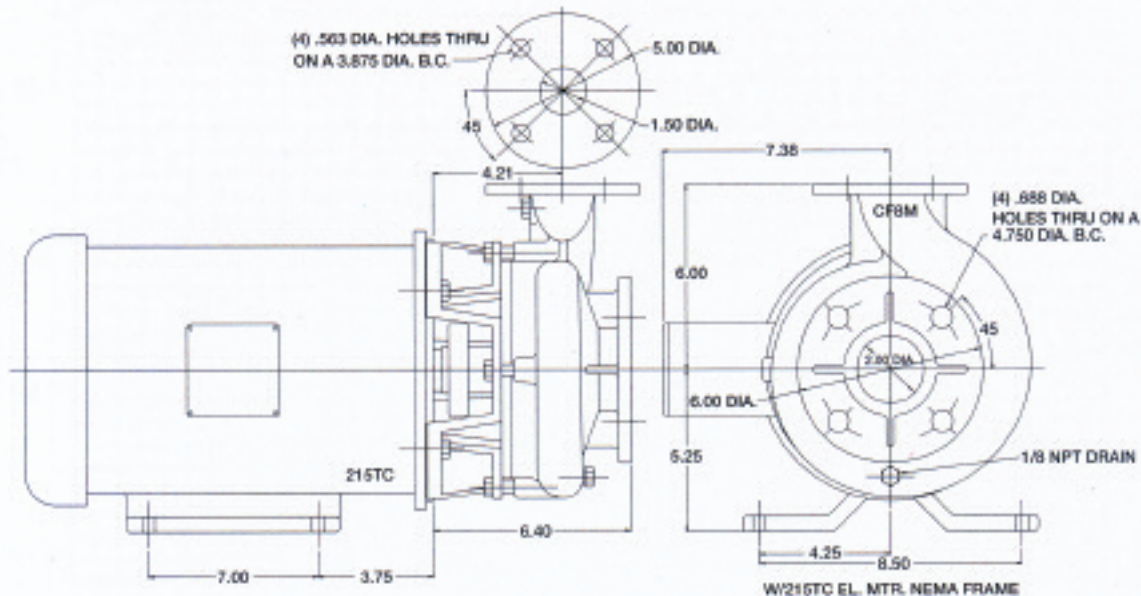

Dimensions

motralec

4 rue Lavoisier . ZA Lavoisier . 95223 HERBLAY CEDEX

Tel. : 01.39.97.65.10 / Fax. : 01.39.97.68.48

Demande de prix / e-mail : service-commercial@motralec.com

www.motralec.com

Form 8122

10-04

MP PUMPS, INC.
TECUMSEH PRODUCTS COMPANY
34600 BENNETT DRIVE • FRASER, MI 48026-1688
(586) 293-8240 • FAX (586) 293-8468
(800) 563-8006

www.mppumps.com