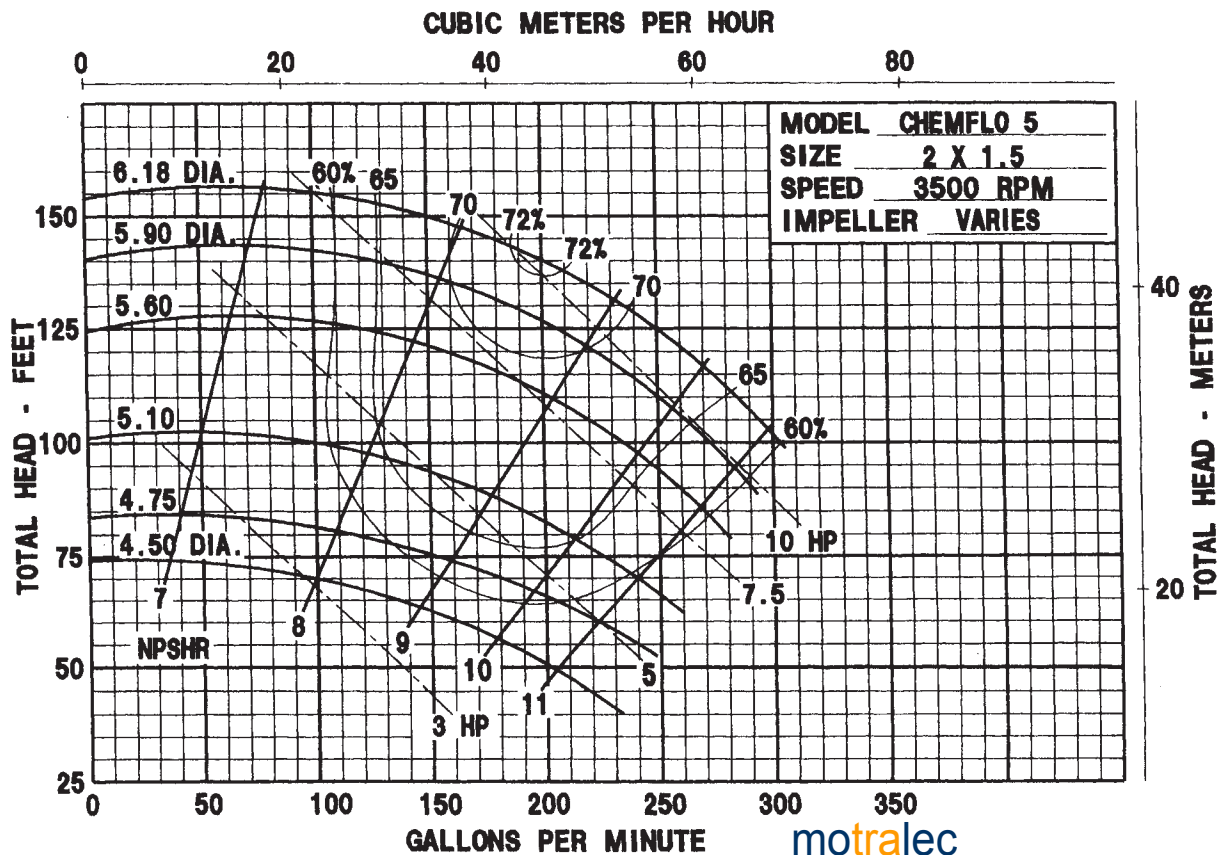

MP PUMPS, INC.
TECUMSEH PRODUCTS COMPANY
34800 BENNETT DRIVE • FRASER, MI 48026-1686
(586) 293-8240 • FAX (586) 293-8469
(800) 563-8006

www.mppumps.com

4 rue Lavoisier . ZA Lavoisier . 95223 HERBLAY CEDEX
Tel. : 01.39.97.65.10 / Fax. : 01.39.97.68.48
Demande de prix / e-mail : service-commercial@motralec.com

www.motralec.com Form 8122