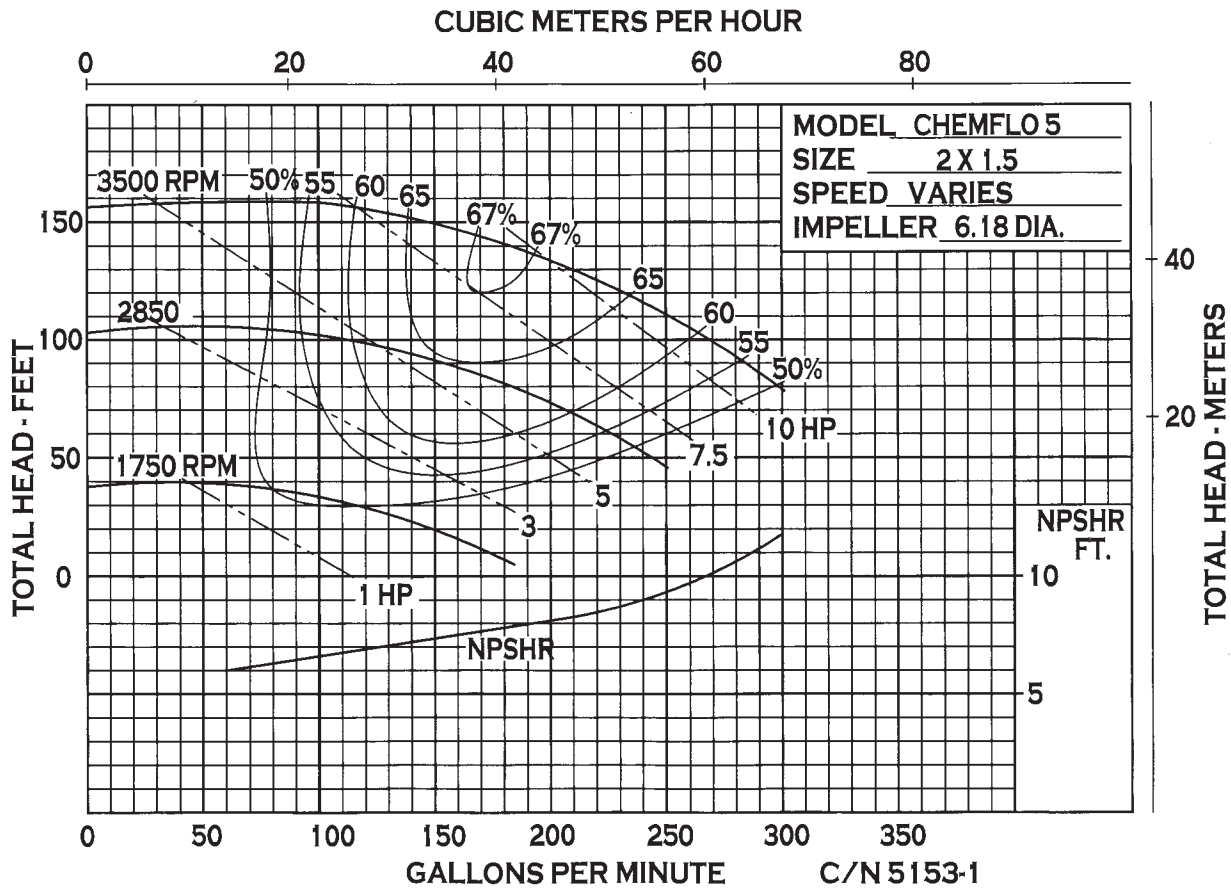

MP PUMPS, INC.
TECUMSEH PRODUCTS COMPANY
34800 BENNETT DRIVE • FRASER, MI 48026-1686
(586) 293-8240 • FAX (586) 293-8469
(800) 563-8006

www.mppumps.com

4 rue Lavoisier . ZA Lavoisier . 95223 HERBLAY CEDEX
Tel. : 01.39.97.65.10 / Fax. : 01.39.97.68.48
Demande de prix / e-mail : service-commercial@motralec.com

www.motralec.com Form 8122