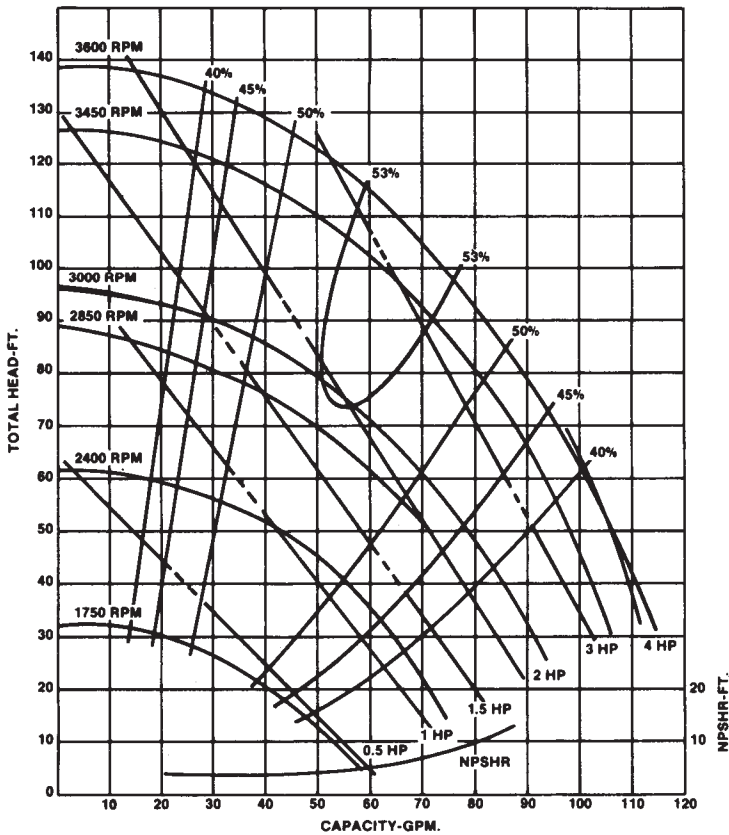

## SERIES-80

1 1/2 x 1 1/4 - CENTRIFUGAL PUMP

## SERIES-120

2 x 1 1/2 CENTRIFUGAL PUMP

**SERIES-80**  
1 1/2 x 1 1/4 - CENTRIFUGAL PUMP  
5.9" IMPELLER DIA.  
VARIOUS RPM

**SERIES-120**  
2 x 1 1/2 CENTRIFUGAL PUMP  
5.96" IMPELLER DIA. S.G. = 1.0  
VARIOUS RPM