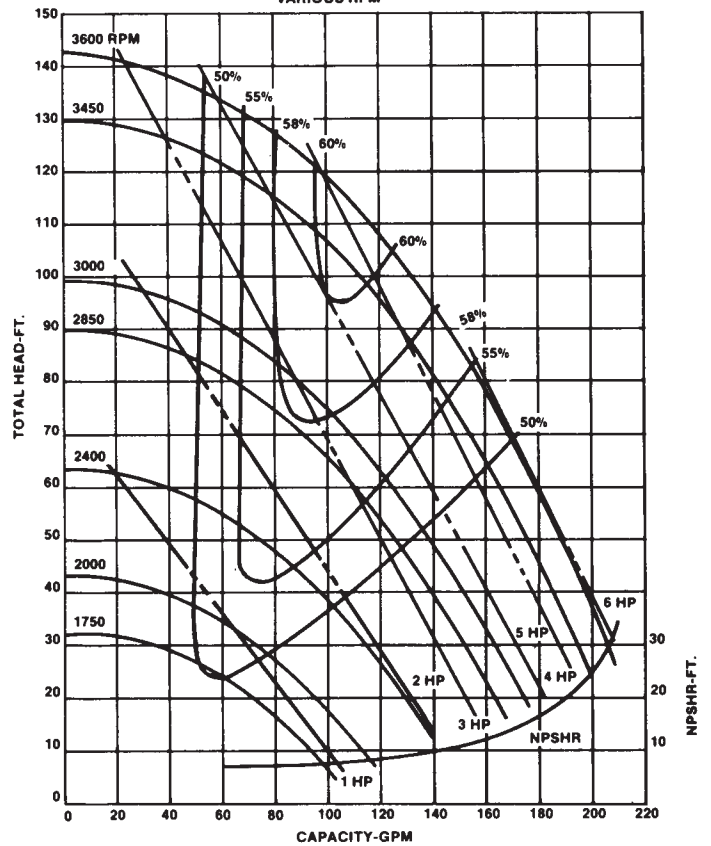

## SERIES-80

1 1/2 x 1 1/4 - CENTRIFUGAL PUMP

## SERIES-120

2 x 1 1/2 CENTRIFUGAL PUMP

**SERIES-80**  
1 1/2 x 1 1/4 - CENTRIFUGAL PUMP  
5.9" IMPELLER DIA.  
VARIOUS RPM

**SERIES-120**  
2 x 1 1/2 CENTRIFUGAL PUMP  
5.96" IMPELLER DIA. S.G. = 1.0  
VARIOUS RPM