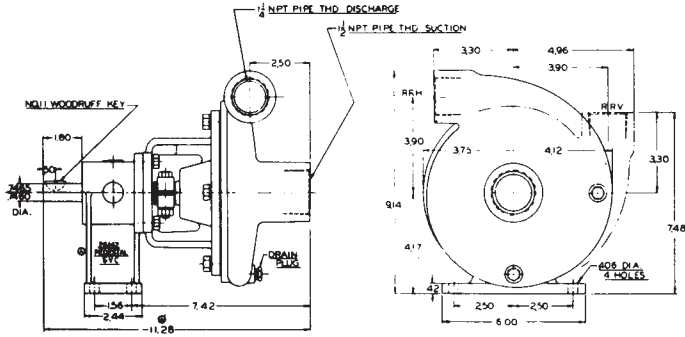

# SERIES 80 - 120

1-1/2" X 1-1/4"

2" X 1-1/2"

HIGH HEAD PEDESTAL  
MOUNT PUMPS

**motralec**

4 rue Lavoisier . ZA Lavoisier . 95223 HERBLAY CEDEX  
Tel. : 01.39.97.65.10 / Fax. : 01.39.97.68.48  
Demande de prix / e-mail : service-commercial@motralec.com  
[www.motralec.com](http://www.motralec.com)

## SERIES-80

1 1/2 x 1 1/4 - CENTRIFUGAL PUMP

## SERIES-120

2 x 1 1/2 CENTRIFUGAL PUMP

**SERIES-80**  
1 1/2 x 1 1/4 - CENTRIFUGAL PUMP  
5.9" IMPELLER DIA.  
VARIOUS RPM

**SERIES-120**  
2 x 1 1/2 CENTRIFUGAL PUMP  
5.96" IMPELLER DIA. S.G. = 1.0  
VARIOUS RPM