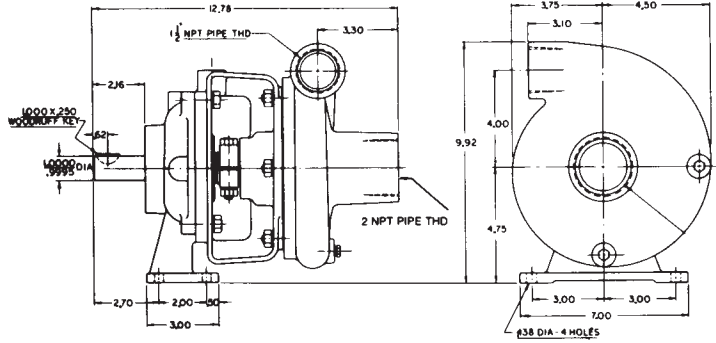

# SERIES 80 - 120

1-1/2" X 1-1/4"

2" X 1-1/2"

HIGH HEAD PEDESTAL  
MOUNT PUMPS

**motralec**

4 rue Lavoisier . ZA Lavoisier . 95223 HERBLAY CEDEX  
Tel. : 01.39.97.65.10 / Fax. : 01.39.97.68.48  
Demande de prix / e-mail : service-commercial@motralec.com  
[www.motralec.com](http://www.motralec.com)

## SERIES-80

1 1/2 x 1 1/4 - CENTRIFUGAL PUMP

## SERIES-120

2 x 1 1/2 CENTRIFUGAL PUMP

**SERIES-80**  
1 1/2 x 1 1/4 - CENTRIFUGAL PUMP  
5.9" IMPELLER DIA.  
VARIOUS RPM

**SERIES-120**  
2 x 1 1/2 CENTRIFUGAL PUMP  
5.96" IMPELLER DIA. S.G. = 1.0  
VARIOUS RPM