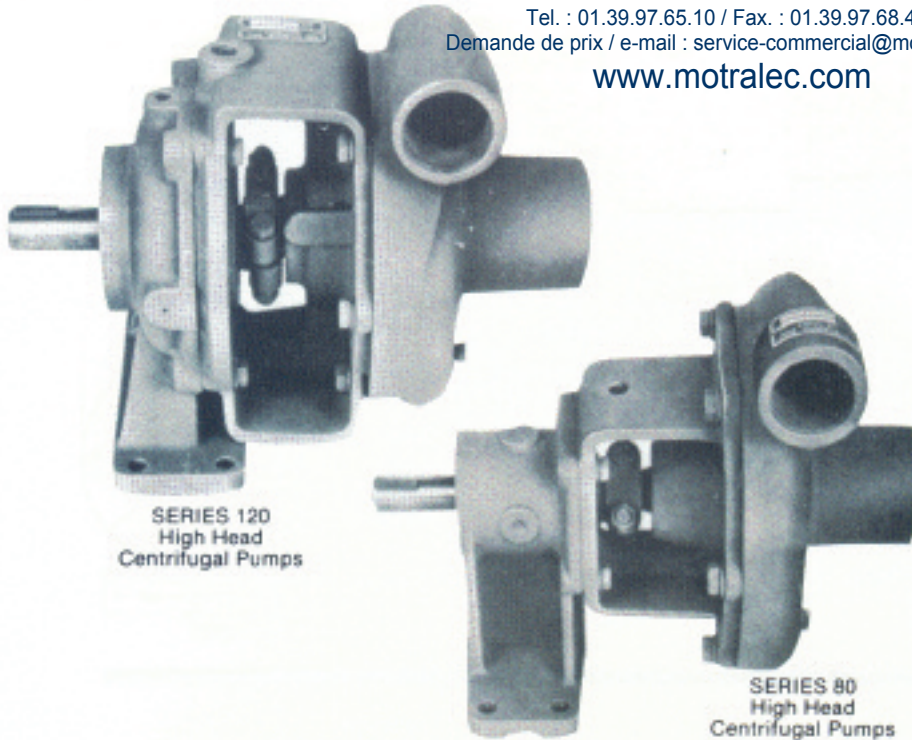

SERIES 120  
High Head  
Centrifugal Pumps

SERIES 80  
High Head  
Centrifugal Pumps

MP Series 80 and 120 high head straight centrifugal pumps are designed to meet applications that require up to 60 PSI and up to 200 GPM.

These models are available in cast iron or bronze construction with stainless steel drive sleeves and a choice of bronze or cast iron impellers.

Compact in design they are easy to mount and the housing can be rotated to meet different piping conditions.

## SERIES-80

1 1/2 x 1 1/4 - CENTRIFUGAL PUMP

## SERIES-120

2 x 1 1/2 CENTRIFUGAL PUMP

**SERIES-80**  
1 1/2 x 1 1/4 - CENTRIFUGAL PUMP  
5.9" IMPELLER DIA.  
VARIOUS RPM

**SERIES-120**  
2 x 1 1/2 CENTRIFUGAL PUMP  
5.96" IMPELLER DIA. S.G. = 1.0  
VARIOUS RPM