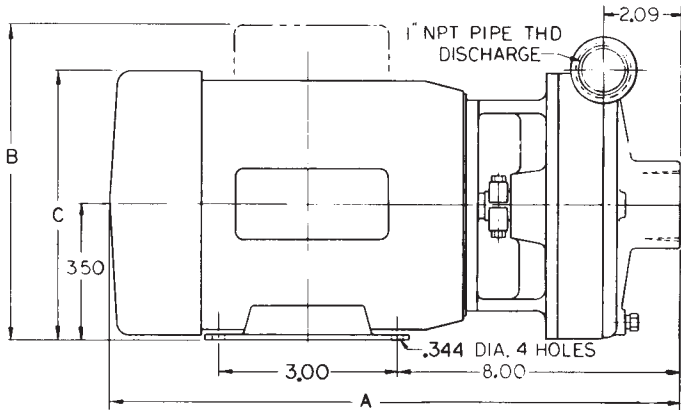

Close-Coupled to
Electric Motor

OR

Pumpak Only to Mount
to Standard NEMA "C"

Face Motor

1 HP • 1 1/2 HP • 2 HP

UP TO 60 GPM
UP TO 48 PSI

PUMP SPECIFICATIONS

Suction & Discharge	1-1/4" x 1"
Housing	Cast iron with either vertical or horizontal discharge.
Impeller	Bronze
Shaft Sleeve	Stainless steel to fit 5/8" shaft.
Fasteners	All stainless steel.
Seal	Standard Viton. Special seal material combinations available. (Consult the factory).

SERIES 60

1 1/4" x 1"

HIGH PRESSURE CENTRIFUGAL ELECTRIC MOTOR DRIVE

60 SERIES		MOTOR-3450 RPM				DIMENSION		
MODEL	FRAME	H P	PH	ENCL	A	B	C	
	56C	3/4	1	ODP	16,50	9,12	6,88	
	56C	3/4	3	ODP	16,50		6,88	
27728	56C	3/4	1	TEFC	17,78	9,12	7,16	
27729	56C	3/4	3	TEFC	17,78		7,16	
	56C	1	1	ODP	16,50	9,12	6,88	
	56C	1	3	ODP	16,50		6,88	
27674	56C	1	1	TEFC	18,78	9,12	7,16	
27675	56C	1	3	TEFC	17,78		7,16	
	56C	1 1/2	1	ODP	17,50	9,12	6,88	
	56C	1 1/2	3	ODP	16,50		6,88	
27671	56C	1 1/2	1	TEFC	18,78	9,12	7,16	
27672	56C	1 1/2	3	TEFC	17,78		7,16	
	56C	2	1	ODP	17,50	9,12	6,88	
	56C	2	3	ODP	16,50		6,88	
27668	56C	2	1	TEFC	19,67	9,12	7,16	
27669	56C	2	3	TEFC	18,78		7,16	