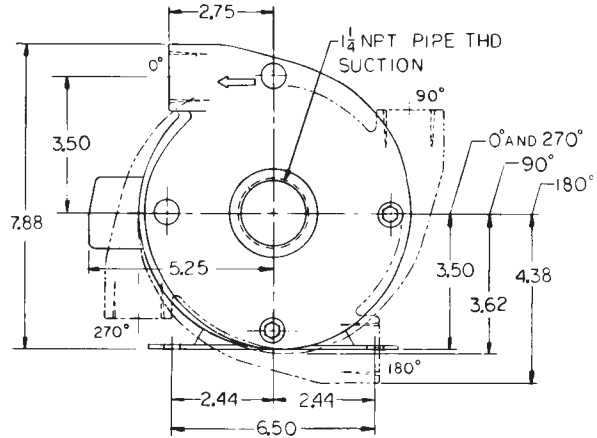

Close-Coupled to
Electric Motor

OR

Pumpak Only to Mount
to Standard NEMA "C"

Face Motor

1 HP • 1 1/2 HP • 2 HP

UP TO 60 GPM
UP TO 48 PSI

PUMP SPECIFICATIONS

Suction & Discharge	1-1/4" x 1"
Housing	Cast iron with either vertical or horizontal discharge.
Impeller	Bronze
Shaft Sleeve	Stainless steel to fit 5/8" shaft.
Fasteners	All stainless steel.
Seal	Standard Viton. Special seal material combinations available. (Consult the factory).

SERIES 60

1 1/4" x 1"

HIGH PRESSURE CENTRIFUGAL ELECTRIC MOTOR DRIVE

60 SERIES		MOTOR-3450 RPM				DIMENSION		
MODEL	FRAME	H P	PH	ENCL	A	B	C	
	56C	3/4	1	ODP	16,50	9,12	6,88	
	56C	3/4	3	ODP	16,50		6,88	
27728	56C	3/4	1	TEFC	17,78	9,12	7,16	
27729	56C	3/4	3	TEFC	17,78		7,16	
	56C	1	1	ODP	16,50	9,12	6,88	
	56C	1	3	ODP	16,50		6,88	
27674	56C	1	1	TEFC	18,78	9,12	7,16	
27675	56C	1	3	TEFC	17,78		7,16	
	56C	1 1/2	1	ODP	17,50	9,12	6,88	
	56C	1 1/2	3	ODP	16,50		6,88	
27671	56C	1 1/2	1	TEFC	18,78	9,12	7,16	
27672	56C	1 1/2	3	TEFC	17,78		7,16	
	56C	2	1	ODP	17,50	9,12	6,88	
	56C	2	3	ODP	16,50		6,88	
27668	56C	2	1	TEFC	19,67	9,12	7,16	
27669	56C	2	3	TEFC	18,78		7,16	