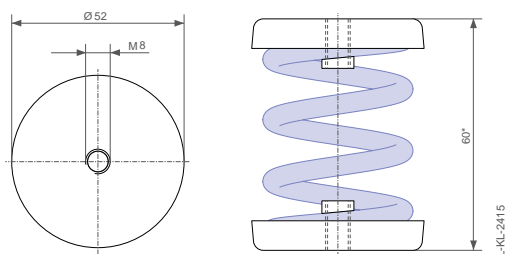

Fiche produit Motralec Ziehl Abegg Spring Suspension Rubber Suspension Element - fiche technique | Motralec

■ **DEMANDE DE PRIX RAPIDE** : <https://www.motralec.com/demandeContact>

Centrifugal fans main catalogue with IEC standard motor www.motralec.com / service-commercial@motralec.com / 01 39 97 65 10 System components
Spring vibration damper / rubber suspension element

System components

Spring vibration dampers for ER modules

Vibration dampers are designed to prevent the transfer of vibration forces and/or structure-borne noise to the base. When positioning the vibration dampers on the fan base frame, ensure an even load and compression. In addition to symmetrical distribution about the system centre of gravity, the counter force from the pressure increase in the fan must be taken into account. Therefore, factory specification of the vibration damper arrangement is very difficult and can never be exact.

- Material: Steel, galvanised
- Cylindrical screw spring with two spring holders

Type MSN, * unstressed