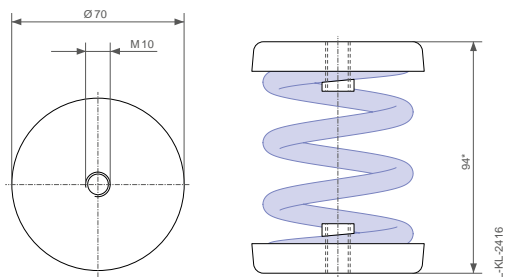

Type SD, * unstressed

Spring vibration damper	
Type	Article no.
MSN 3	02021195
MSN 4	02021196
MSN 5	02021197
MSN 6	02021198
MSN 7	02021199
MSN 8	02018876

Spring vibration damper	
Type	Article no.
SD 3	02006449
SD 4	02006450
SD 5	02006451
SD 6	02006452
SD 7	02006453
SD 8	02006879