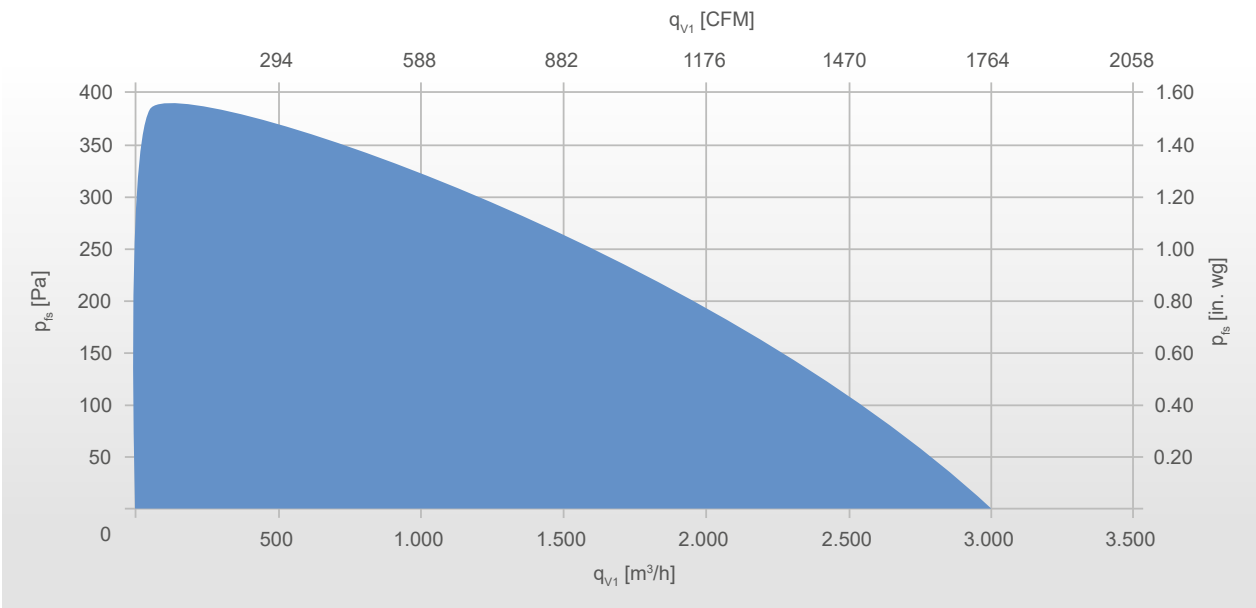

Q model range

Customer benefit

- Laminar air distribution over the entire outflow area of the fan
- Low tonal noise and even outflow

Typical applications

Air performance range depending on motor technology