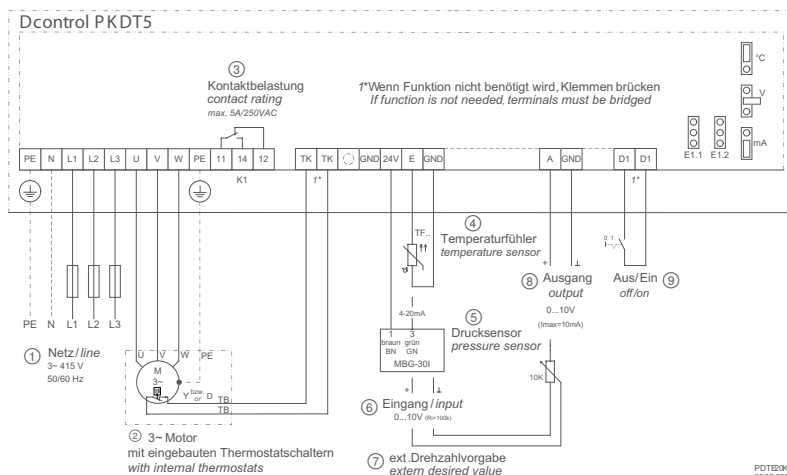

Input for sensors or speed settings through

Setting of the desired speed through device or by external default, e.g. 0...10 V

Connecting pressure sensors (refrigeration), e.g. type MBG.. sensors, measuring range 0...30 bar, 0...50 bar

Connection of thermistors, e.g. sensors type TF.. e.g. active sensor type MTG..

| Dcontrol, basic device for 5 amps | | | | | | | | | |
|-----------------------------------|-------------|---------------|-------------------|----------------|-----------------------|-----------------------------|------------------|--------|------------------------|
| 3~ 415V 50/60Hz | | | | | | | | | |
| Type | Article no. | Rated current | Rated temperature | Max. line fuse | Max. heat dissipation | Maximum ambient temperature | Protection class | Weight | Dimensions (W x H x D) |
| | | A | °C | A | W | °C | | kg | mm |
| PKDT5 | 304555 | 5 | 40 | 10 | 25 | 55 | IP54 | 2.92 | 240 x 284 x 115 |

Connection diagram

- ① Line
- ② 3~ Motor with integrated thermostats
- ③ Contact rating
- ④ Temperature sensors
- ⑤ Pressure sensor
- ⑥ Input
- ⑦ External speed setting
- ⑧ Output
- ⑨ On/Off

1* If function is not needed terminals must be bridged