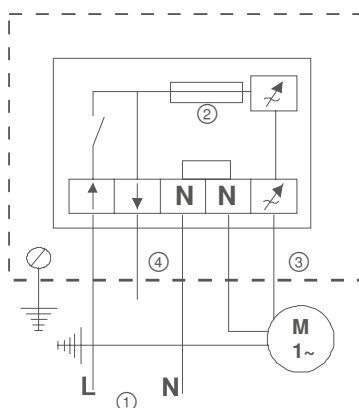

An integrated operating indicator lamp shows the operating state of the speed controller.

Versions up to 4 Ampere:

Integrated switch function with the knob. One switched output for max. 1 Ampere.

Versions 6 and 10 Ampere:

Side integrated switch. One switched output for max. 6 Ampere.

Information

Motor protection

Fcontrol, lcontrol

UNIcon

Acontrol, Ucontrol, Dcontrol

Transformer

System components

Appendix

Acontrol, function temperature controller with display and bypass main switch

1~ 230V 50/60Hz

Type	Article no.	Rated current A	Rated temperature °C	Maximum ambient temperature °C	Protection class	Weight kg	Dimensions (W x H x D) mm
P-E-1	303586	1	35	35	IP54 / IP44	0.24	82 x 82 x 65
P-E-2.5	303587	2.5	35	35		0.18	82 x 82 x 65
P-E-4	303588	4	35	35	IP54	0.36	82 x 82 x 65
P-E-6	303632	6	35	35		0.58	124 x 205 x 97
P-E-10	303633	10	35	35		0.62	124 x 205 x 97

Connection diagram

P-E-1...4

P-E-6/10

- ① Mains connection: 1~230 V, 50/60 Hz
- ② Built-in fuse
- ③ Controlled output to the motor
- ④ Uncontrolled output 230 V, or bridging of the ON/OFF contact

ziehl-abegg.com