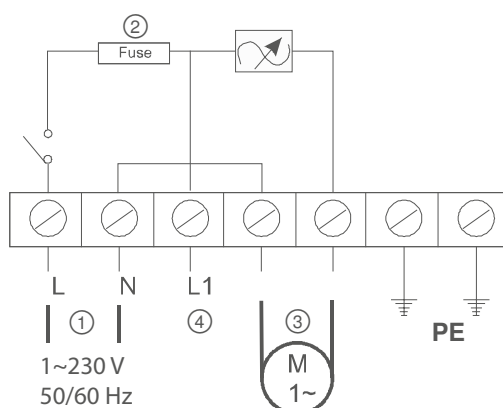

An integrated operating indicator lamp shows the operating state of the speed controller.

Versions up to 4 Ampere:

Integrated switch function with the knob. One switched output for max. 1 Ampere.

Versions 6 and 10 Ampere:

Side integrated switch. One switched output for max. 6 Ampere.

Information

Motor protection

Fcontrol, lcontrol

UNIcon

Acontrol, Ucontrol, Dcontrol

Transformer

System components

Appendix

Acontrol, function temperature controller with display and bypass main switch

1~ 230V 50/60Hz

Type	Article no.	Rated current A	Rated temperature °C	Maximum ambient temperature °C	Protection class	Weight kg	Dimensions (W x H x D) mm
P-E-1	303586	1	35	35	IP54 / IP44	0.24	82 x 82 x 65
P-E-2.5	303587	2.5	35	35		0.18	82 x 82 x 65
P-E-4	303588	4	35	35	IP54	0.36	82 x 82 x 65
P-E-6	303632	6	35	35		0.58	124 x 205 x 97
P-E-10	303633	10	35	35		0.62	124 x 205 x 97

Connection diagram

P-E-1...4

P-E-6/10

- ① Mains connection: 1~230 V, 50/60 Hz
- ② Built-in fuse
- ③ Controlled output to the motor
- ④ Uncontrolled output 230 V, or bridging of the ON/OFF contact

ziehl-abegg.com