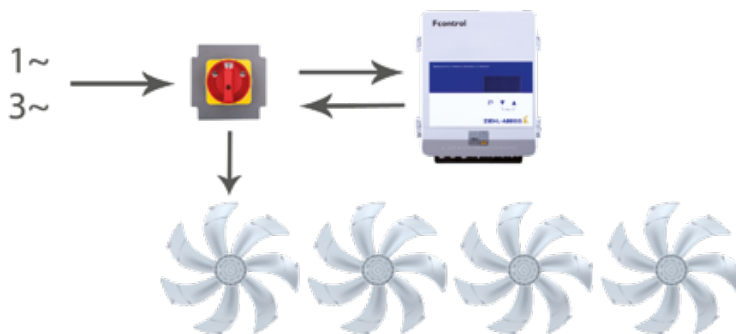

Main switch with bypass function

Controlled operation and 100% operation of fans on the frequency inverter

The main switches have three switch positions. In position 1 or Auto a connected frequency inverter is supplied. The controlled output of the frequency inverter goes back to the switch which uses it to supply fans for example. 100% or bypass means that the connected mains supply is switched directly to fans or motors. This enables 100% operation in certain situations, for example, emergency operation. An integrated auxiliary contact reports this switch position. In position 0 or Off this switch can be locked with a padlock. For the combination with frequency inverter without sinefilter, EMC inserts are available which can be inserted into the switches.

Equipment/properties

Versions

For combination with 1~ or 3~ control units (e.g. frequency inverter Fcontrol, voltage control units). Mains supply 1~ or 3~.

Main switches								
Line	Type	Article no.	Max. line fuse	Minimum ambient temperature	Maximum ambient temperature	Protection class	Weight	Dimensions (W x H x D)
			A	°C	°C		kg	mm
1~ 230V 50/60Hz	S-E-20	349048	25	-25	40	IP65	0.30	90.5 x 90.5 x 139
3~ 690V 50/60Hz	S-D-25	349035	35	-25	40	IP65	0.60	115 x 115 x 163
3~ 690V 50/60Hz	S-D-50	349040	63	-25	40	IP65	1.15	145 x 145 x 188

Application example

A group of fans is controlled by the Fcontrol frequency inverter. The frequency inverter can be bypassed in certain situations, the mains supply is switched directly to the fans in bypass operation.

Besoin d'un prix ou d'un conseil technique ?

Ventilateur Ziehl Abegg MAIN SWITCH WITH BYPASS FUNCTION

4,7/5 . +600 avis Google

- Devis rapide et conseil technique par nos spécialistes
- Plus de 200 000 références et 30 marques distribuées
- Vente, réparation, bobinage et SAV en atelier
- Livraison partout en France, accompagnement avant et après-vente