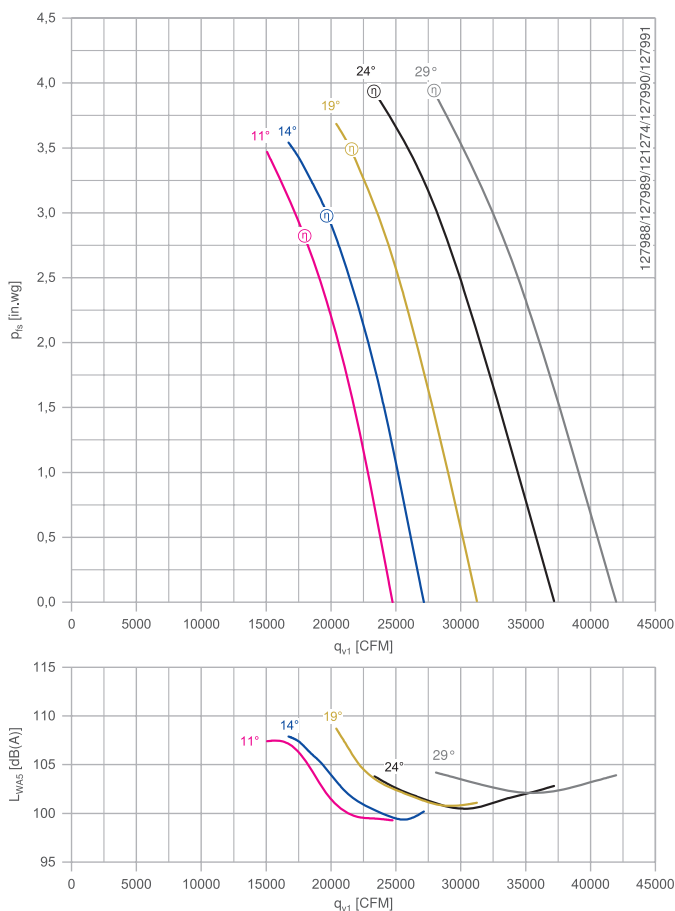

MAXventowlet

for three phase alternating current, 4 pole

DN90V

Description

- Rated voltage U_N : 3-460 V*
- Rated frequency f_N : 60 Hz*
- Min. permitted ambient temperature $t_{amb(min)}$: -4 °F / -20 °C
- Max. permitted ambient temperature $t_{amb(max)}$: 122 °F / 50 °C
- Number of blades: 9
- Degree of protection : TEFC
- Blade: ZAmid, Impeller unpainted, Blue
- Motor: Standard motor NEMA
- * Rated data
- Other versions on request.

Characteristic curve

Measured in long casing with inlet bell mouth without guard grille in installation type A air flow impeller/ motor according to ISO 5801

Dimensions inch

Design F
Long casing

Design K
Short casing (on request)

Design S - Short casing
with integrated inlet nozzle (on request)

Technical data

Type	Blade setting	Rated power hp	Motor size	Motor technology	Design F Weight lbs	Efficiency	
						η_{statA} %	N_{actual} %
DN90V-4DF.I7.11.G9	11	15	254T	PEM	471.6	53.5	53.4
DN90V-4DF.K7.14.G9	14	20	256T	PEM	490.6	54.2	54.1
DN90V-4DF.L7.19.G9	19	25	284T	PEM	595.4	49.3	48.9
DN90V-4DF.M7.24.G9	24	30	286T	PEM	637.2	47.8	47.3
DN90V-4DF.N7.29.G9	29	40	324T	PEM	785.2	45.0	44.3