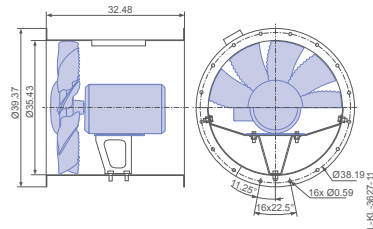

Characteristic curve

Measured in long casing with inlet bell mouth without guard grille in installation type A air flow impeller/ motor according to ISO 5801

Dimensions inch

Design F
Long casing

Design K
Short casing (on request)

Design S - Short casing
with integrated inlet nozzle (on request)

Technical data

Type	Blade setting	Rated power hp	Motor size	Motor technology	Design F Weight lbs	Efficiency	
						η_{statA} %	N_{actual} %
DN90V-4DF.I7.11.G9	11	15	254T	PEM	471.6	53.5	53.4
DN90V-4DF.K7.14.G9	14	20	256T	PEM	490.6	54.2	54.1
DN90V-4DF.L7.19.G9	19	25	284T	PEM	595.4	49.3	48.9
DN90V-4DF.M7.24.G9	24	30	286T	PEM	637.2	47.8	47.3
DN90V-4DF.N7.29.G9	29	40	324T	PEM	785.2	45.0	44.3