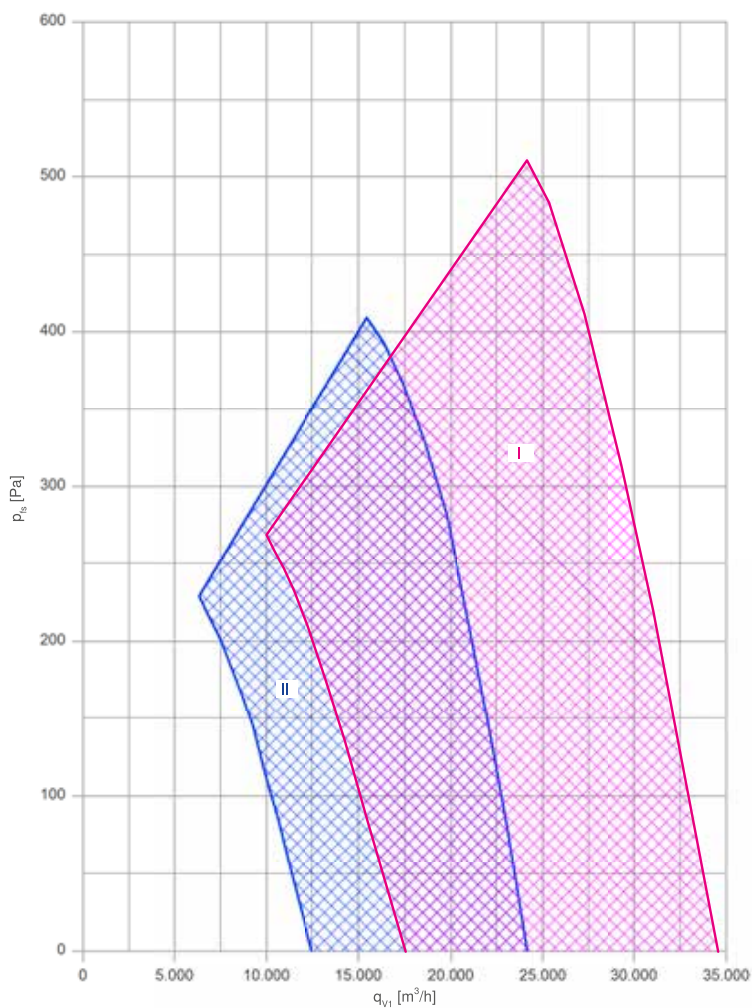

Characteristic curves 60Hz

The calculated characteristic diagram shows just a part of the possible operating ranges. For a detailed configuration of your project please contact ZIEHL-ABEGG.