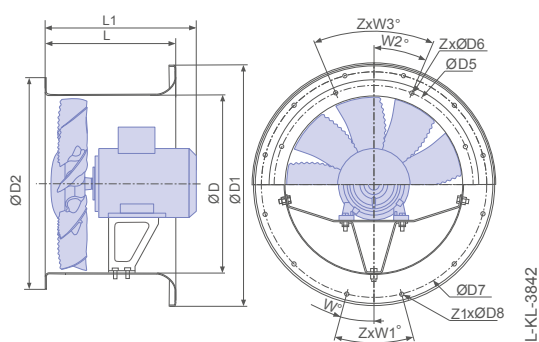

Characteristic diagram	Type	Blade setting angle* min. - max. degree	Motor size* min. - max.	Number of blades
I	DN71_-4_S	11 - 34	90 ... 160	3; 6; 9
II	DN63_-4_S	14 - 34	80 ... 112	3; 6; 9

*The smallest and the largest motor, as well as the smallest and the largest blade angle are shown.

Dimensions mm

Type	L	L1*	ØD	ØD1	ØD2	ØD5	ZxØD6	ØD7	Z1xØD8	W°	ZxW1°	W2°	ZxW3°
	mm	mm	mm	mm	mm	mm	mm	mm	mm				
DN71_-4_S	590	733	710	895	800	770	16x12	860	16x12	11,25°	16x22,5°	11,25°	16x22,5°
DN63_-4_S	445	537	630	805	720	690	12x12	770	16x12	11,25°	16x22,5°	15°	12x30°