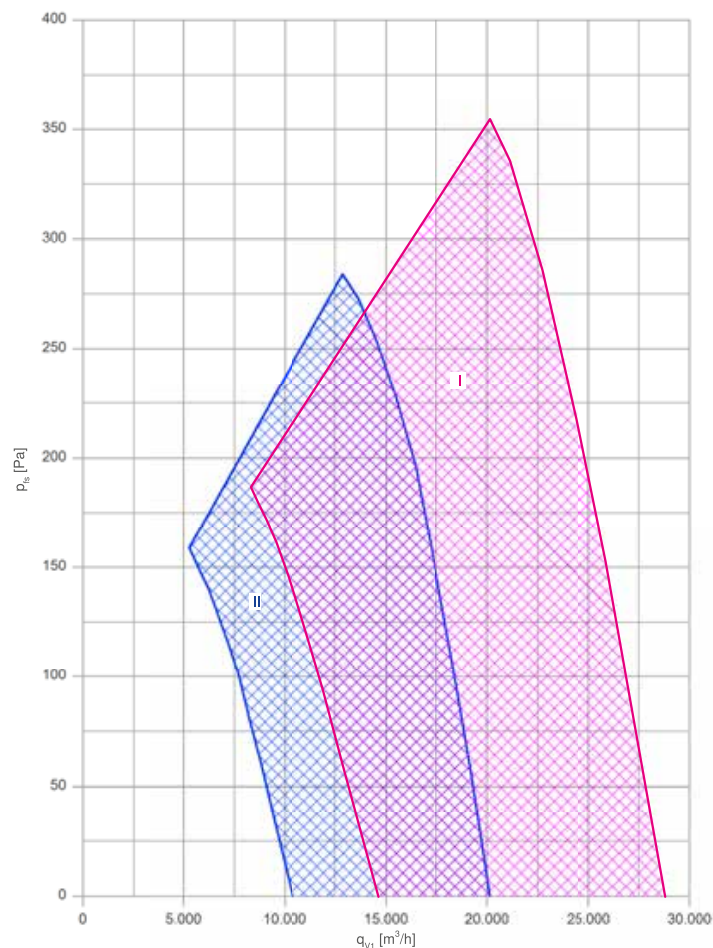

Description 60 Hz

Motor technology: AC
Rated voltage U_N : 3~ 460 V
Rated frequency f_N : 60 Hz
Min. permitted ambient temperature $t_{amb(min)}$: -20 °C
Max. permitted ambient temperature $t_{amb(max)}$: 50 °C
Degree of protection: IP55

Characteristic curves 50Hz