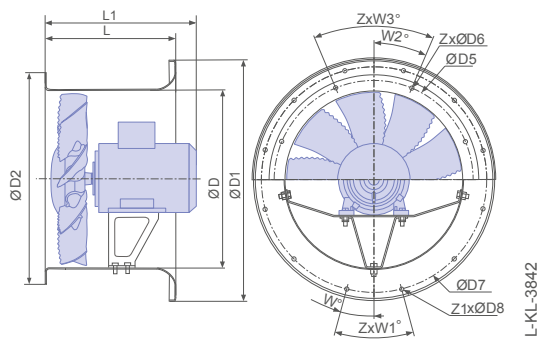

Characteristic diagram	Type	Blade setting angle* min. - max. degree	Motor size* min. - max.	Number of blades
I	DN12_-6_S	11 - 29	132 ... 250	3; 6; 9
II	DN12_-8_S	14 - 34	132 ... 225	3; 6; 9

*The smallest and the largest motor, as well as the smallest and the largest blade angle are shown.
Other versions on request.

Characteristic curves 60Hz

The calculated characteristic diagram shows just a part of the possible operating ranges. For a detailed configuration of your project please contact ZIEHL-ABEGG.

Dimensions mm

Type	L mm	L1* mm	ØD mm	ØD1 mm	ØD2 mm	ØD5 mm	ZxØD6 mm	ØD7 mm	Z1xØD8 mm	W°	ZxW1°	W2°	ZxW3°
DN12_6_S	on request												
DN12_8_S	700	964	1250	1507	1350	1320	20x15	1470	20x15	9°	20x18°	9°	20x18°

*Motor size depends on blade setting angle, number of blades and number of poles in dependence of motor manufactures.