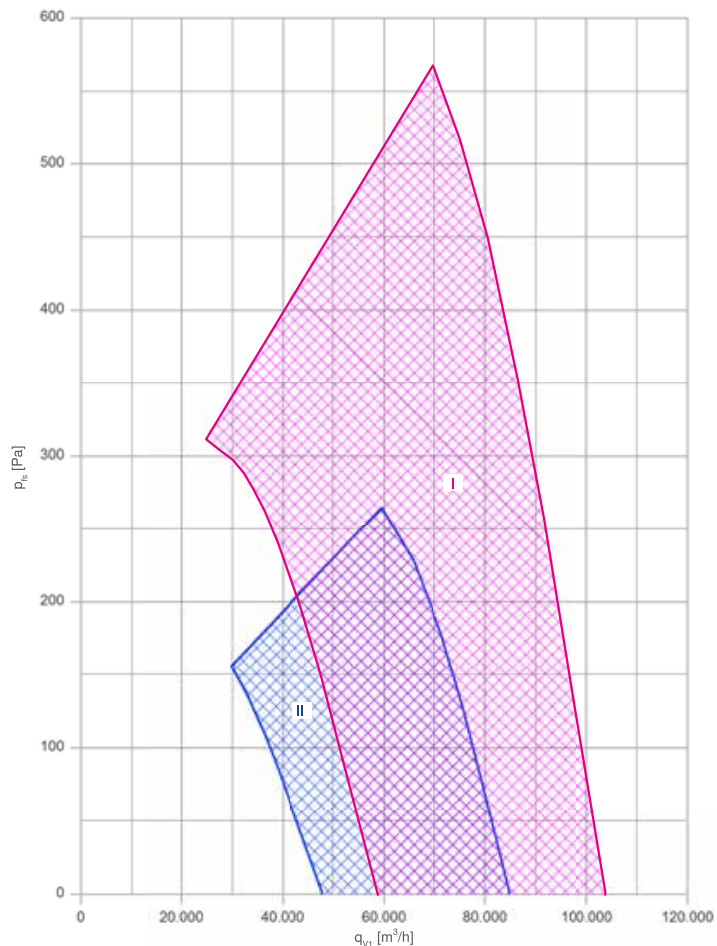

Description 60 Hz

Motor technology: AC
Rated voltage U_N : 3~ 460 V
Rated frequency f_N : 60 Hz
Min. permitted ambient temperature $t_{amb(min)}$: -20 °C
Max. permitted ambient temperature $t_{amb(max)}$: 50 °C
Degree of protection: IP55

Characteristic curves 50Hz