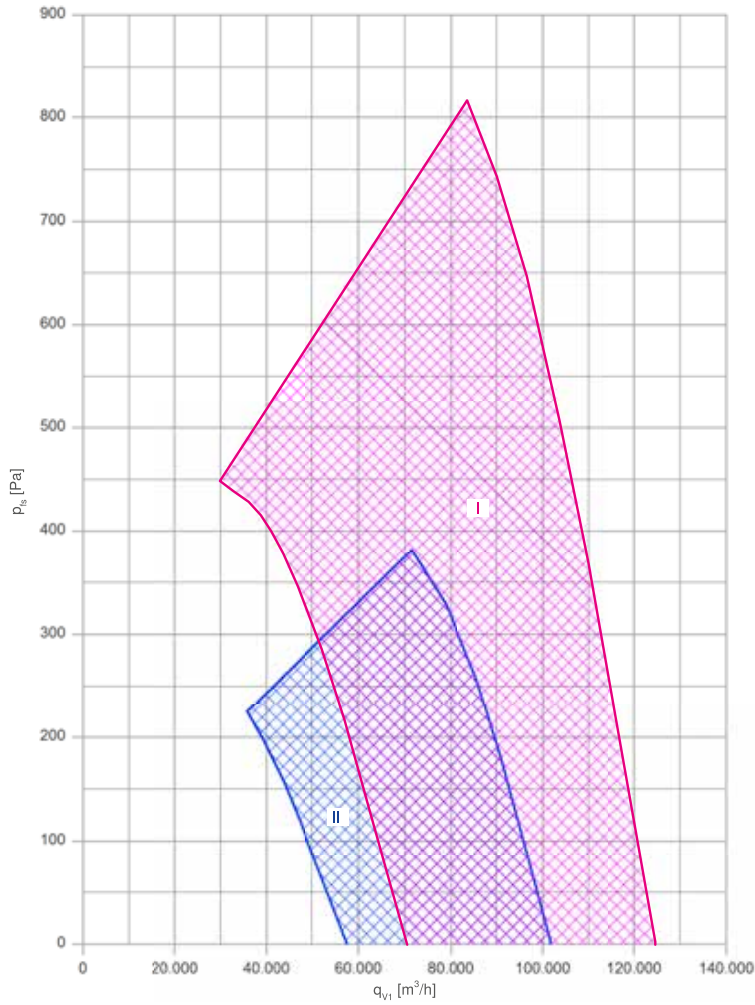

Characteristic curves 60Hz

The calculated characteristic diagram shows just a part of the possible operating ranges. For a detailed configuration of your project please contact ZIEHL-ABEGG.