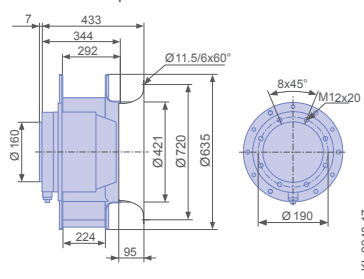

### Characteristic curve

Measured with inlet ring, without guard grille according to ISO 5801

Inlet ring	00348113	RAL 7032 (pebble grey)	Page 303
Inlet ring	00279305	unpainted	
Connection diagram	1360-106XA		Page 327

### Dimensions mm

Free-running motorized impeller RH in installation position H/Vu

Free-running motorized impeller RH in installation position H/Vo

Type	Characteristic curve	Voltage	Operating point	Current	Input power	Speed	Suction side sound power level $L_{WA5}$ dB(A)
		U V		I A	$P_1$ W	n min <sup>-1</sup>	
RH63M-4DK.7Q.1R	I	400	①	4.40	2300	1390	86
		400*	②	5.80*	3300*	1330*	81
		400	③	4.60	2400	1380	92
	II	230	④	4.80	1750	1190	82
		230	⑤	6.20	2200	1070	75
		230	⑥	5.00	1800	1180	89