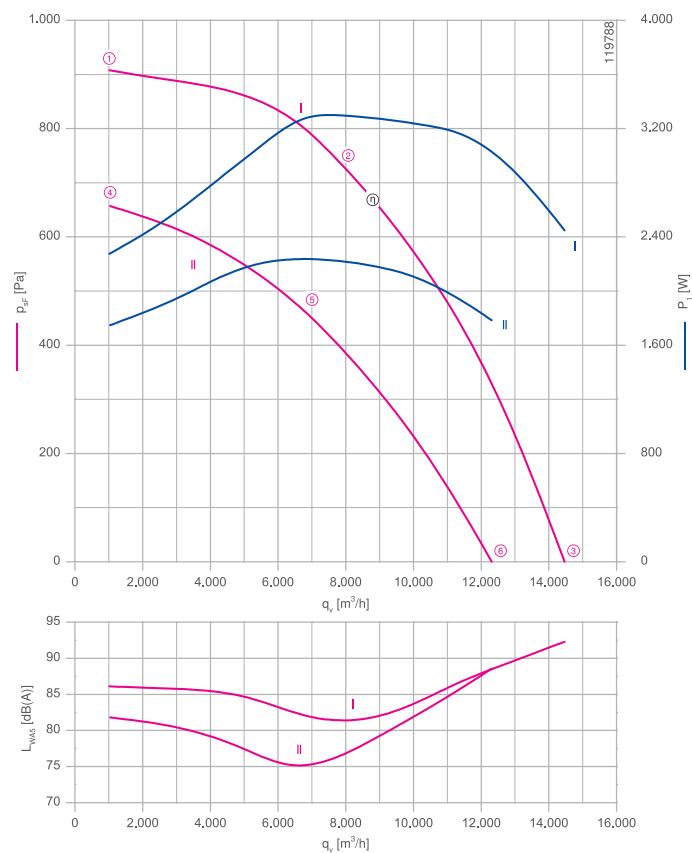

### Description

Motor technology: AC  
 Rated voltage  $U_N$ : 3- 230/400 V ( $\Delta/Y$ )\*  
 Rated frequency  $f_N$ : 50 Hz\*  
 Input power  $P_i$ : 3.30 kW\*  
 Rated current  $I_N$ : 10.00/5.80 A\*  
 Rated speed  $n_N$ : 1330 min<sup>-1</sup>\*  
 Starting current  $I_A$ : 46,00/26,00 A  
 Current increase  $\Delta I$ : 5 %  
 Thermal class: THCL155\*  
 Min. permitted ambient temperature  $t_{R(min)}$ : -20 °C  
 Max. permitted ambient temperature  $t_{R(max)}$ : 70 °C  
 Electrical connection: Supply cable side, 105cm  
 Degree of protection : IP54  
 Motor protection: thermal contact  
 Impeller : bright sheet metal, blue chromated, unpainted  
 Motor: Aluminium, 1 coat paint, pebble grey  
 Conformity: CE  
 \* Rated data

### Characteristic curve

Measured with inlet ring, without guard grille according to ISO 5801

Inlet ring	00348113	RAL 7032 (pebble grey)	Page 303
Inlet ring	00279305	unpainted	
Connection diagram	1360-106XA		Page 327