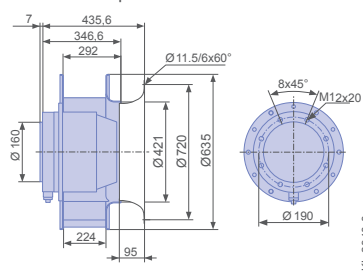

### Characteristic curve

Measured with inlet ring, without guard grille according to ISO 5801

Inlet ring	00348113	RAL 7032 (pebble grey)	Page 303
Inlet ring	00279305	unpainted	
Connection diagram	1360-106XA		Page 327

### Dimensions mm

Free-running motorized impeller RH in installation position H/Vu

Free-running motorized impeller RH in installation position H/Vo

Type	Characteristic curve	Voltage	Operating point	Current	Input power	Speed	Suction side sound power level $L_{WA5}$ dB(A)
		U V		I A	$P_1$ W	n min <sup>-1</sup>	
RH63M-4DK.7Q.1R	I	400	①	4.40	2300	1390	86
		400*	②	5.80*	3300*	1330*	81
		400	③	4.60	2400	1380	92
	II	230	④	4.80	1750	1190	82
		230	⑤	6.20	2200	1070	75
		230	⑥	5.00	1800	1180	89