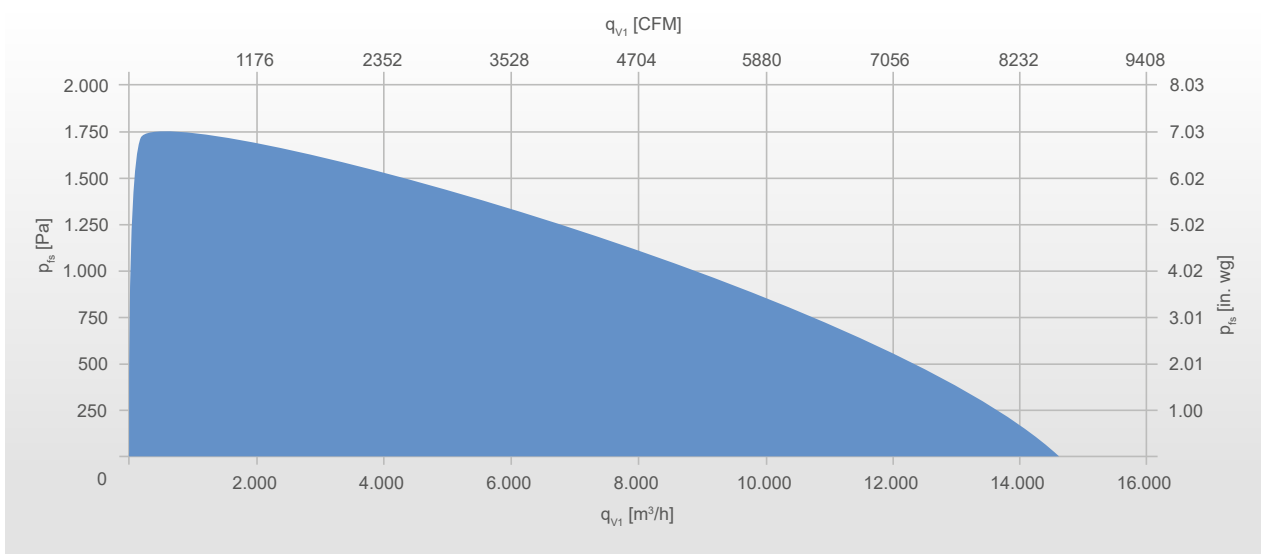

M model range

Customer benefit

- Universal
- 100% speed controllable
- Impeller made of high performance composite material ZAmid
- Certifications ATEX and IECEx

Typical applications

Solar Power, Bio Energy,
Fuel Cells

Frequency Converters

Packaging and Production
Machines

Railway Technology

Trucks

Air performance range depending on motor technology