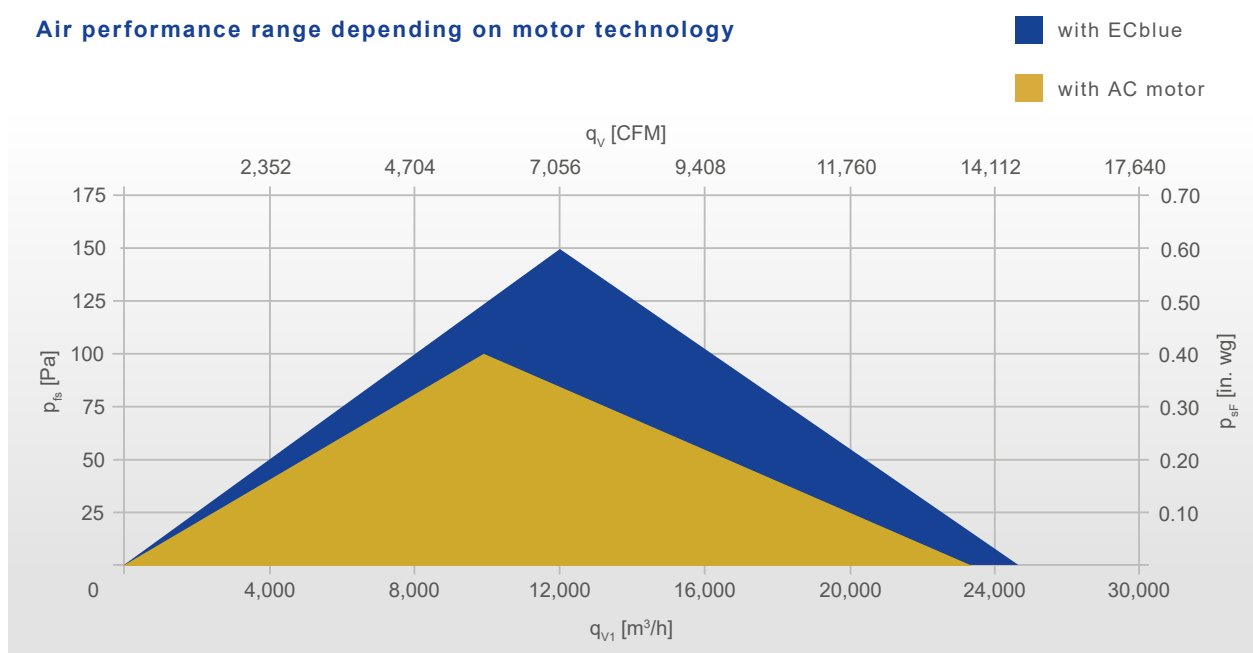

Customer benefit

- Optimized for agriculture applications
- Durable through
  - very quiet running
  - special protective measures
- Reduction of operating costs as optimized for low pressure losses
- Withstands extreme loads
- Can be used worldwide thanks to numerous certifications (incl. VDE, UL, CCC, UKCA, CE)

Typical applications

Animal, Fish and Seafood

Air performance range depending on motor technology

www.ziehl-abegg.com

19

Fiche produit Motralec Ziehl Abegg Ffowlet - fiche technique | Motralec

■ **DEMANDE DE PRIX RAPIDE** : <https://www.motralec.com/demandeContact>