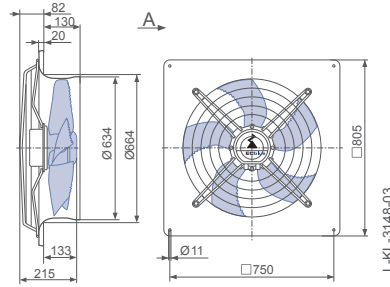

Current values determined at 230V

Fan ordering information

Airflow direction A					
Design	T (without guard grille)	Q (without guard grille)	Q (guard grille suction side)	Q (without guard grille)	Q (guard grille suction side)
Type	FF063-ZIT.DG.A5P1	FF063-ZIQ.DG.A5P1	FF063-ZIQ.DG.A5P1	FF063-ZIQ.DG.A5P1	FF063-ZIQ.DG.A5P1
0-10 V	Article no. 159948	159946	159947	166936	166938
10-0 V	Article no. 159953	159951	159952	166937	166939
Wall ring plate	Wall ring plate made of composite material		Wall ring plate made of composite material	Wall ring plate made of galvanized sheet steel	Wall ring plate made of galvanized sheet steel
Weight kg	13.00	19.10	21.30	24.00	26.20
Supply temperature	-10°C - max 40°C in design with wall ring plate made of composite material				

Control technology

Design Q - square full bell mouth, without guard grille

Wall ring plate made of galvanized sheet steel

Design Q - square full bell mouth, guard grille suction side

Wall ring plate made of galvanized sheet steel