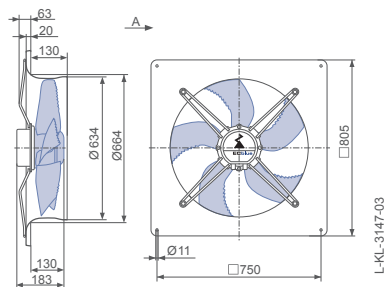

Current values determined at 230V

Fan ordering information

Airflow direction A					
Design	T (without guard grille)	Q (without guard grille)	Q (guard grille suction side)	Q (without guard grille)	Q (guard grille suction side)
Type	FF063-ZIT.DG.A5P1	FF063-ZIQ.DG.A5P1	FF063-ZIQ.DG.A5P1	FF063-ZIQ.DG.A5P1	FF063-ZIQ.DG.A5P1
0-10 V	Article no. 159948	159946	159947	166936	166938
10-0 V	Article no. 159953	159951	159952	166937	166939
Wall ring plate	Wall ring plate made of composite material		Wall ring plate made of composite material	Wall ring plate made of galvanized sheet steel	Wall ring plate made of galvanized sheet steel
Weight kg	13.00	19.10	21.30	24.00	26.20
Supply temperature	-10°C - max 40°C in design with wall ring plate made of composite material				

Control technology

Design Q - square full bell mouth, without guard grille

Wall ring plate made of galvanized sheet steel

Design Q - square full bell mouth, guard grille suction side

Wall ring plate made of galvanized sheet steel