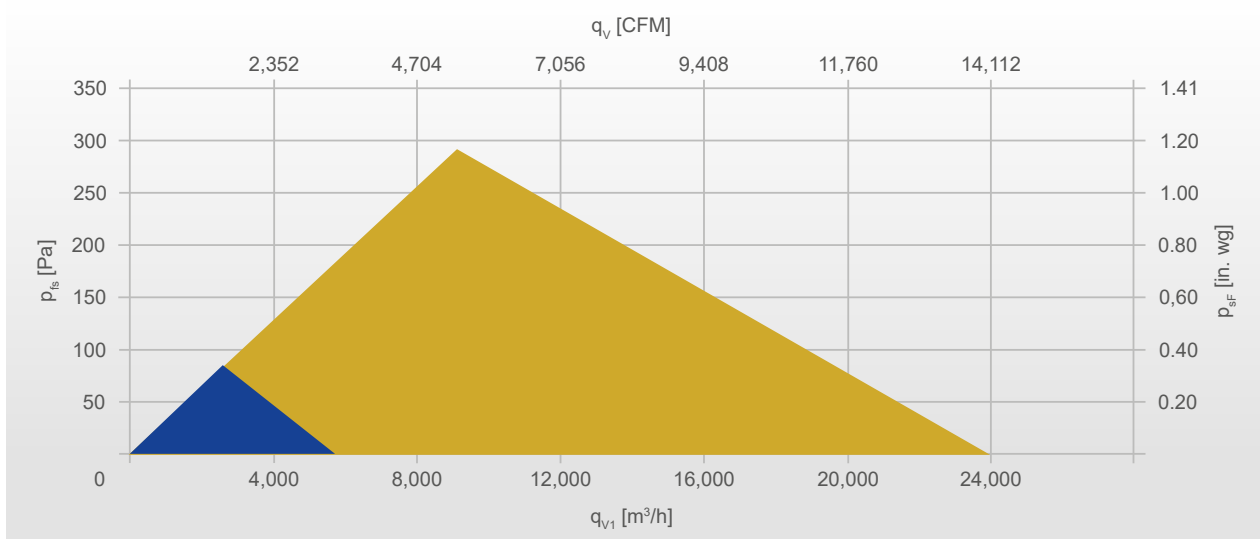

Customer benefit

- Individual customer requests possible
- Flexible design
- Thanks to fans that can be used in the long term AC compliant motors
- Durable through very quiet running
- Can be used worldwide thanks to numerous certifications (incl. VDE, UL, CCC, UKCA, CE)

Typical applications

Air performance range depending on motor technology

- with ECblue
- with AC motor

www.ziehl-abegg.com

Fiche produit Motralec Ziehl Abegg Fe3Owlet - fiche technique | Motralec

■ **DEMANDE DE PRIX RAPIDE** : <https://www.motralec.com/demandeContact>