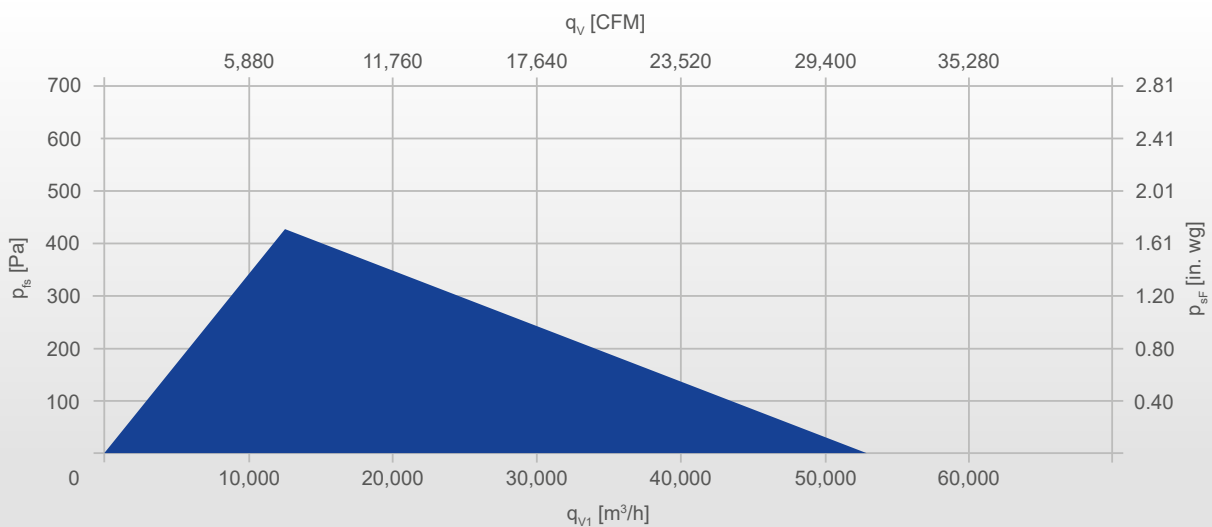

Customer benefit

- Universally applicable
- Compact dimensions for every installation situation
- Durable through very quiet running
- Reduction in operating costs possible because 100% speed adjustable
- Can be used worldwide thanks to numerous certifications (incl. VDE, UL, CCC, UKCA, CE)

Typical applications

Air performance range depending on motor technology

■ with ECblue (AC comparable)

www.ziehl-abegg.com

13

Fiche produit Motralec Ziehl Abegg Fe2Owlet - fiche technique | Motralec

■ **DEMANDE DE PRIX RAPIDE** : <https://www.motralec.com/demandeContact>