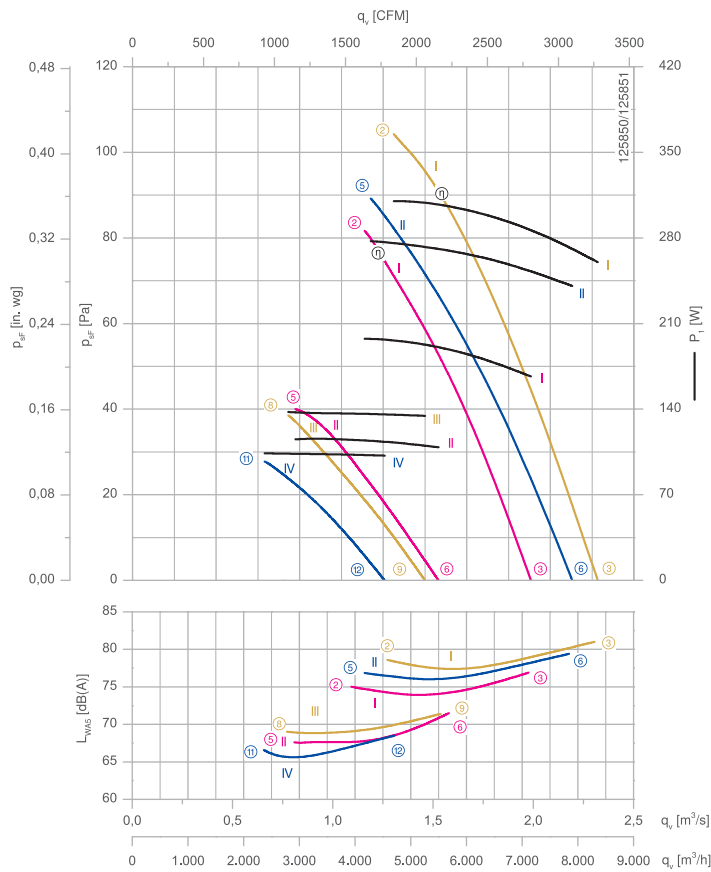

Characteristic curve