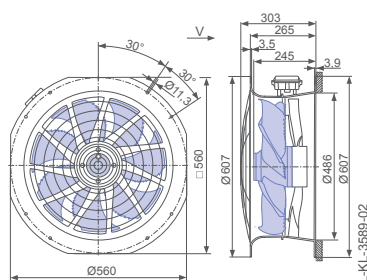

Connection diagram Page 252
 1360-108XA
 System components Page 184

Dimensions mm

Airflow direction

Design L - ZApus, guard grille suction side with connection box

Design L - ZApus, guard grille two-sided with connection box

Type	Connection	Characteristic curve	Voltage	Frequency	Operating point	Current	Input power	Speed	Suction side sound power level
			U V	f Hz		I A	P _i W	n min ⁻¹	L _{WAS} dB(A)
ZN045-SDL.4F.V7P1	Δ	I	400*	50	②	0.52*	200*	910*	64
					③	0.48*	170*	930*	67
					⑤	0.27*	110*	650*	57
	Y	II	400*	60	⑥	0.25*	110*	710*	60
					②	0.62*	310*	1040*	71
					③	0.54*	260*	1080*	74
	Δ	I	460*	60	⑤	0.64*	280*	950*	66
					⑥	0.56*	240*	1030*	70
					⑧	0.30*	140*	610*	56
	Y	III	460*	60	⑨	0.29*	130*	690*	60
					⑪	0.27*	100*	530*	53
					⑫	0.26*	100*	590*	56

*rated data

Fan ordering information

Airflow direction

Design	L (guard grille suction side)	L (guard grille two-sided)
		
Type	ZN045-SDL.4F.V7P1	ZN045-SDL.4F.V7P1
Article no.	176010/10K4	176010/10K6
Weight kg	14.20	14.80
ZAplus attachable on both sides.		