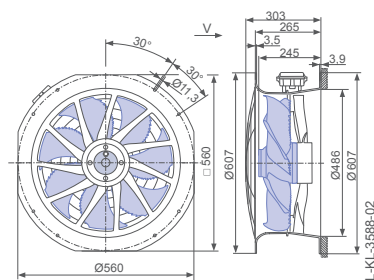

Connection diagram Page 252
 1360-108XA
 System components Page 184

Dimensions mm

Airflow direction

Design L - ZApus, guard grille suction side with connection box

Design L - ZApus, guard grille two-sided with connection box

*rated data

Fan ordering information

Airflow direction

Design	L (guard grille suction side)	L (guard grille two-sided)
		
Type	ZN045-SDL.4F.V7P1	ZN045-SDL.4F.V7P1
Article no.	176010/10K4	176010/10K6
Weight kg	14.20	14.80
ZAplus attachable on both sides.		