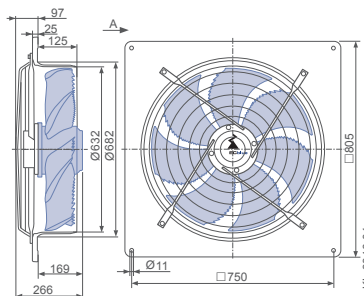

### Dimensions mm

#### Airflow direction A

Design T - for installation in chimney exhausts, without guard grille

Design Q - square full bell mouth, without guard grille

Wall ring plate made of composite material

Design Q - square full bell mouth, guard grille suction side

Wall ring plate made of composite material

Type	Characteristic curve	Speed n min <sup>-1</sup>	Operating point	Current	Input power	Acoustic pressure level 7m	Specific power
				I A	P <sub>sys</sub> W	L <sub>pA</sub> dB(A)	P <sub>spez</sub> Wh/1000m <sup>3</sup>
FN063-ZI_GL_7P3	I	1600	①	5.80	3800		
			②	5.40	3600		300.3
			③	4.60	3000	62	138.1
			④	5.00	3200	61	159.2
	II	1280	⑤	3.60	2300		
			⑥	2.90	1850		194.6
			⑦	2.40	1550	57	89.6
			⑧	2.70	1750	55	112.0
	III	960	⑨	1.65	1000		
			⑩	1.40	820		114.9
			⑪	1.20	700	50	53.1
			⑫	0.74	340		
	IV	640	⑬	0.64	280		59.2
			⑭	0.58	250	42	28.2