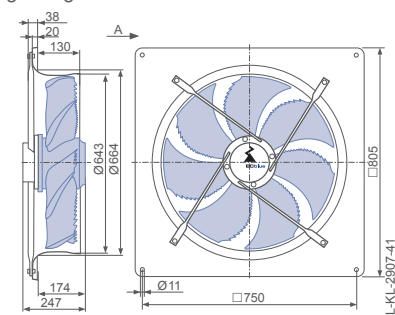

### Dimensions mm

## Fan ordering information

**Airflow direction A** →

Design	T (without guard grille)	Q (without guard grille)	Q (guard grille suction side)	Q (without guard grille)	Q (guard grille suction side)
<b>Type</b>	FN063-ZIT.GL.A7P3	FN063-ZIQ.GL.A7P3	FN063-ZIQ.GL.A7P3	FN063-ZIQ.GL.A7P3	FN063-ZIQ.GL.A7P3
<b>Article no.</b>	168000	168003	168004	168001	168002
Wall ring plate	Wall ring plate made of composite material		Wall ring plate made of composite material	Wall ring plate made of galvanized sheet steel	Wall ring plate made of galvanized sheet steel
Weight kg	31.60	36.40	38.80	41.90	44.20
Supply temperature	-10 °C - max 40 °C in design with wall ring plate made of composite material				

## Control technology

Control module UNIcon Zenec switch

Page 130

Page 158

Design Q - square full bell mouth, without guard grille

Wall ring plate made of galvanized sheet steel

[www.ziehl-abegg.com](http://www.ziehl-abegg.com)