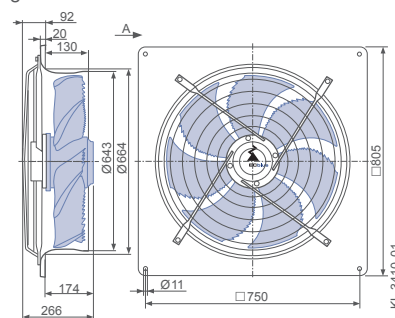

Wall ring plate made of galvanized sheet steel

Fiche produit Motralec Ziehl Abegg Fe2Owlet Ecblue FN063 - fiche technique | Motralec

■ **DEMANDE DE PRIX RAPIDE** : <https://www.motralec.com/demandeContact>