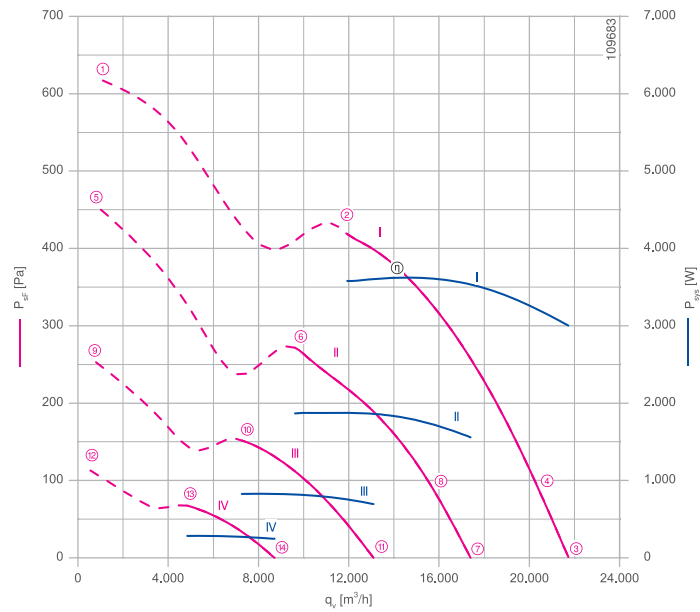

### ErP-data

Efficiency  $\eta_{statA}$ : 43.0 %  
 Efficiency:  $N_{actual} = 45.8 / N_{target} = 40$ \*\*  
 EC controller integrated

\* Rated data

\*\*ErP 2015

\*\*\* Continuous operation with occasional starts (S1) according to DIN EN 60034-1:2011-02. Occasional starting between -35 °C and -25 °C is permissible. Continuous operation below -25 °C only with special bearings for refrigeration applications on request.

### Characteristic curve

Measured in full bell mouth without guard grille in installation type A according to ISO 5801.

Connection diagram Page 172  
1360-403

System components Page 110

### Dimensions mm