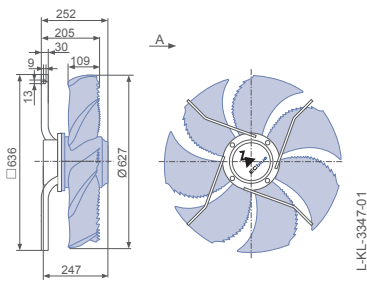

### Characteristic curve

Measured in full bell mouth without guard grille in installation type A according to ISO 5801.

Connection diagram Page 172  
1360-403

System components Page 110

### Dimensions mm

#### Airflow direction A

Design T - for installation in chimney exhausts, without guard grille

Design Q - square full bell mouth, without guard grille

Wall ring plate made of composite material

Design Q - square full bell mouth, guard grille suction side