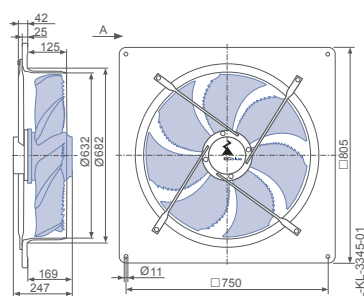

### Characteristic curve

Measured in full bell mouth without guard grille in installation type A according to ISO 5801.

Connection diagram Page 172  
1360-403

System components Page 110

### Dimensions mm

#### Airflow direction A

Design T - for installation in chimney exhausts, without guard grille

Design Q - square full bell mouth, without guard grille

Wall ring plate made of composite material

Design Q - square full bell mouth, guard grille suction side