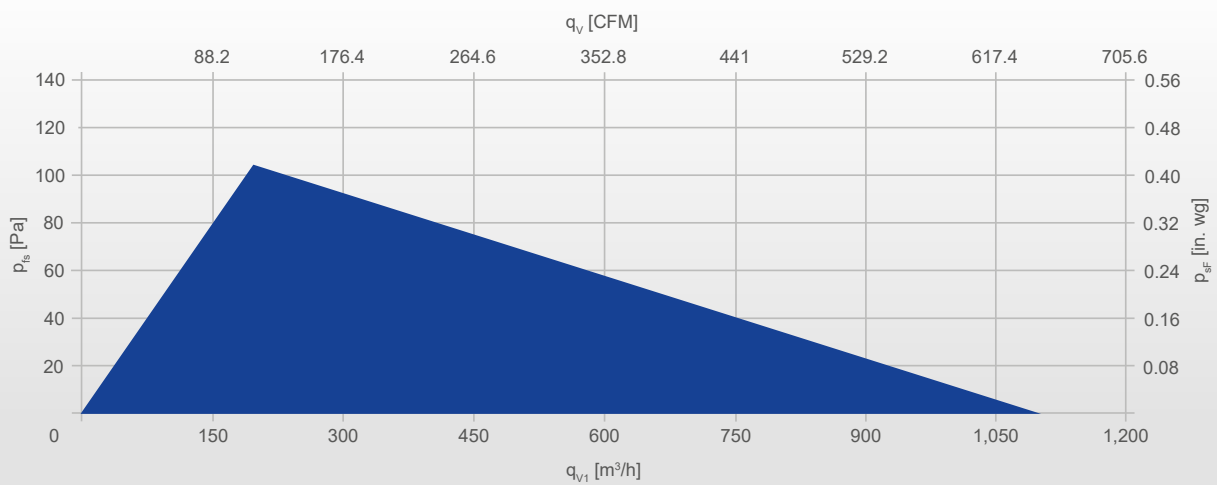

Typical applications

Beverages

Cooling Furniture

Air performance range depending on motor technology

■ with EC Motor

www.ziehl-abegg.com

15

Fiche produit Motralec Ziehl Abegg Fe2Owlet ECQ - fiche technique | Motralec