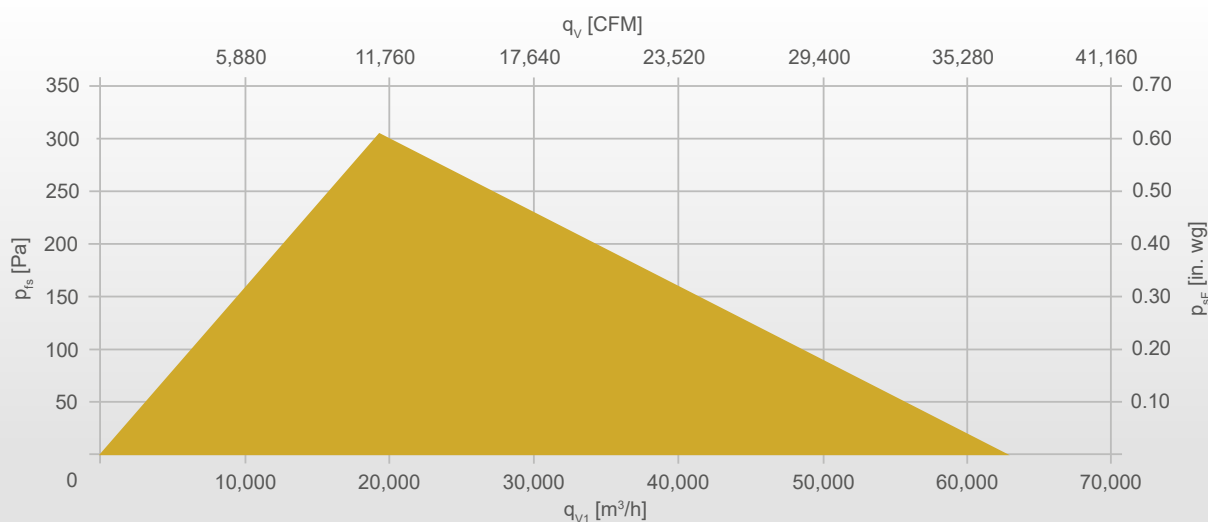

Customer Benefit

- Versatile applicable
- Powerful efficiency fan
- Durable as it has been in use for decades
- Can be used worldwide thanks to numerous certifications (incl. VDE, UL, CCC, UKCA, CE)

Typical Applications

Air performance range depending on motor technology

■ with AC motor

www.ziehl-abegg.com

25

Fiche produit Motralec Ziehl Abegg FC - fiche technique | Motralec

■ **DEMANDE DE PRIX RAPIDE** : <https://www.motralec.com/demandeContact>