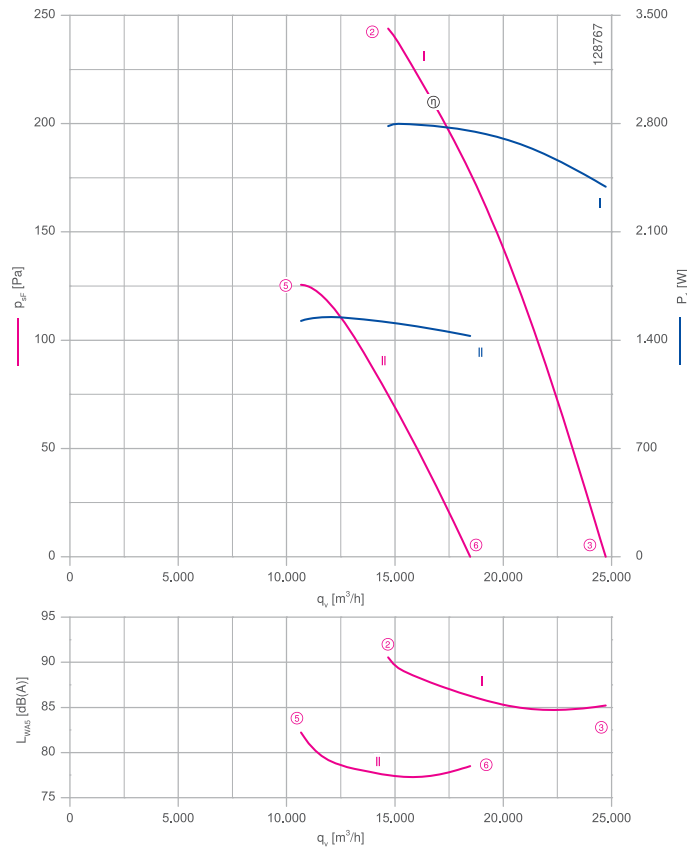

Fiche produit Motralec Ziehl Abegg FC FC071 VD - fiche technique | Motralec

■ **DEMANDE DE PRIX RAPIDE** : <https://www.motralec.com/demandeContact>

FC, AC technology
Size 710

Fans for railroad engineering
01/2017

FC

for three phase alternating current, 4-4 pole

FC071-VD

Description

Motor technology: AC
 Rated voltage U_N :
3-400 V (Δ/Y)*
 Rated frequency f_N : **50 Hz***
 Input power P_1 :
2.80/1.60 kW*
 Rated current I_N :
5.40/2.90 A*
 Rated speed n_N :
1280/930 min⁻¹*
 Starting current I_A : **19.00/6.00 A**
 Current increase ΔI : **0 %**
 Thermal class: THCL155*
 Min. permitted ambient temperature $t_{R(min)}$: **-40 °C*****
 Max. permitted ambient temperature $t_{R(max)}$:
65 °C
 Electrical connection: Supply cable lateral 105 cm
 Number of blades: 7
 Degree of protection : IP54
 Motor protection: thermal contact
 Blades: Aluminium, 2 coat paint, jet black
 Rotor: Aluminium, 2 coat paint, jet black
 Conformity: CE
 * Rated data
 *** Continuous operation with occasional starts (S1) according to DIN EN 60034-1:2011-02. Occasional starting between -40 °C and -25 °C is permissible. Continuous operation below -25 °C only with special bearings for refrigeration applications on request.

Characteristic curve

Measured in full bell mouth without guard grille in installation type A according to ISO 5801.

Connection diagram

Page 327
1360-108XA

Dimensions mm

Design A - without mounting

Type	Connection	Characteristic curve	Voltage	Operating point	Current	Input power	Speed	Suction side sound power level L_{WA5} dB(A)
			U V		I A	P_i W	n min ⁻¹	
FC071-VD_6N_7	Δ	I	400*	②	5.40*	2800*	1280*	91
			400	③	4.80	2400	1320	85
			400*	⑤	2.70*	1500*	940*	83
	Y	II	400	⑥	2.60	1450	990	79

*rated data

Fan ordering information

Airflow direction V

Design A

Installation position H/Vu

Type FC071-VDA.6N.V7
Article no. 175798

Weight kg 24.10

FC