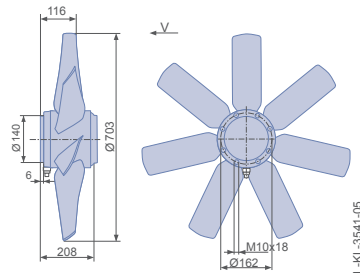

Characteristic curve

Measured in full bell mouth without guard grille in installation type A according to ISO 5801.

Connection diagram

Page 327
1360-108XA

Dimensions mm

Design A - without mounting

Type	Connection	Characteristic curve	Voltage	Operating point	Current	Input power	Speed	Suction side sound power level L_{WA5} dB(A)
			U V		I A	P_i W	n min ⁻¹	
FC071-VD_6N_7	Δ	I	400*	②	5.40*	2800*	1280*	91
			400	③	4.80	2400	1320	85
			400*	⑤	2.70*	1500*	940*	83
	Y	II	400	⑥	2.60	1450	990	79

*rated data

Fan ordering information

Airflow direction V

Design A

Installation position H/Vu

Type FC071-VDA.6N.V7
Article no. 175798

Weight kg 24.10

FC