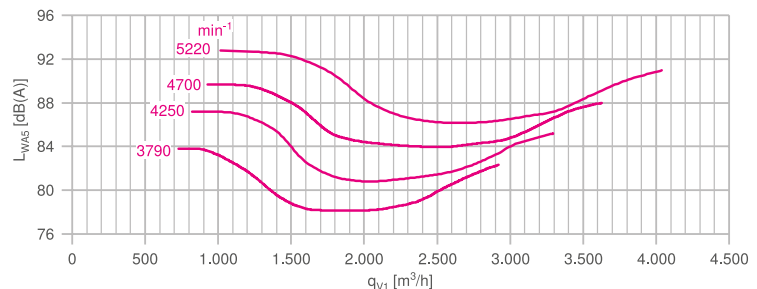

## Description

Plug fan with high performance centrifugal impeller  
 Impeller made of bright sheet metal powder-coated resistance class 2 (L-TI-0585) RAL 9005 (jet black)  
 Inlet nozzle with measuring device for air flow measurement  
 Fitting position H (horizontal)  
 Rated voltage  $U_N$ : 3~ 400 V  
 Rated frequency  $f_N$ : 50 Hz  
 Motor protection: PTC resistor  
 Degree of protection: IP56  
 Thermal class: THCL155  
 Min. permitted medium temperature  $t_{R(min)}$ : -20 °C  
 Max. permitted medium temperature  $t_{R(max)}$  at  $n_{max}$ : 40 °C  
 Ex marking fan (mechanical): II 2G c IIB T4  
 Ex marking motor (electrical): II 2G Ex h IIB T4 Gb

## Nozzle coefficients

Standard k	60
With guard grille $k_g$	53

Characteristic curve

Dimensions mm