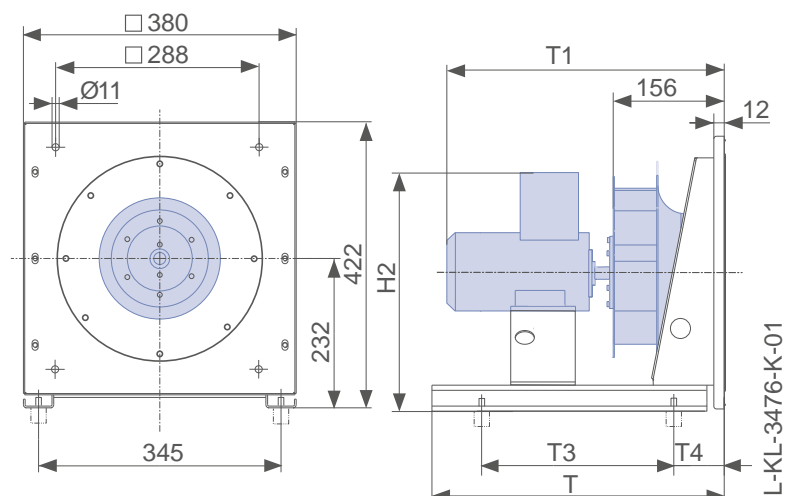

## Description

Plug fan with high performance centrifugal impeller  
 Impeller made of bright sheet metal powder-coated resistance class 2 (L-TI-0585) RAL 9005 (jet black)  
 Inlet nozzle with measuring device for air flow measurement  
 Fitting position H (horizontal)  
 Rated voltage  $U_N$ : 3~ 400 V  
 Rated frequency  $f_N$ : 50 Hz  
 Motor protection: PTC resistor  
 Degree of protection: IP56  
 Thermal class: THCL155  
 Min. permitted medium temperature  $t_{R(min)}$ : -20 °C  
 Max. permitted medium temperature  $t_{R(max)}$  at  $n_{max}$ : 40 °C  
 Ex marking fan (mechanical): II 2G c IIB T4  
 Ex marking motor (electrical): II 2G Ex h IIB T4 Gb

## Nozzle coefficients

Standard k	60
With guard grille $k_g$	53

Characteristic curve

Dimensions mm