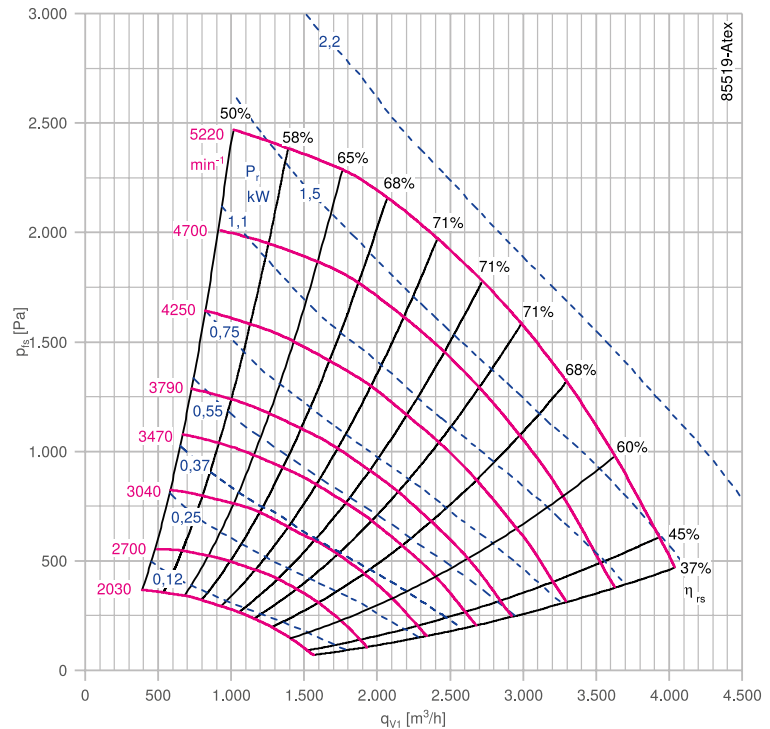

## Nozzle coefficients

Standard k	60
With guard grille $k_g$	53

Characteristic curve

Dimensions mm