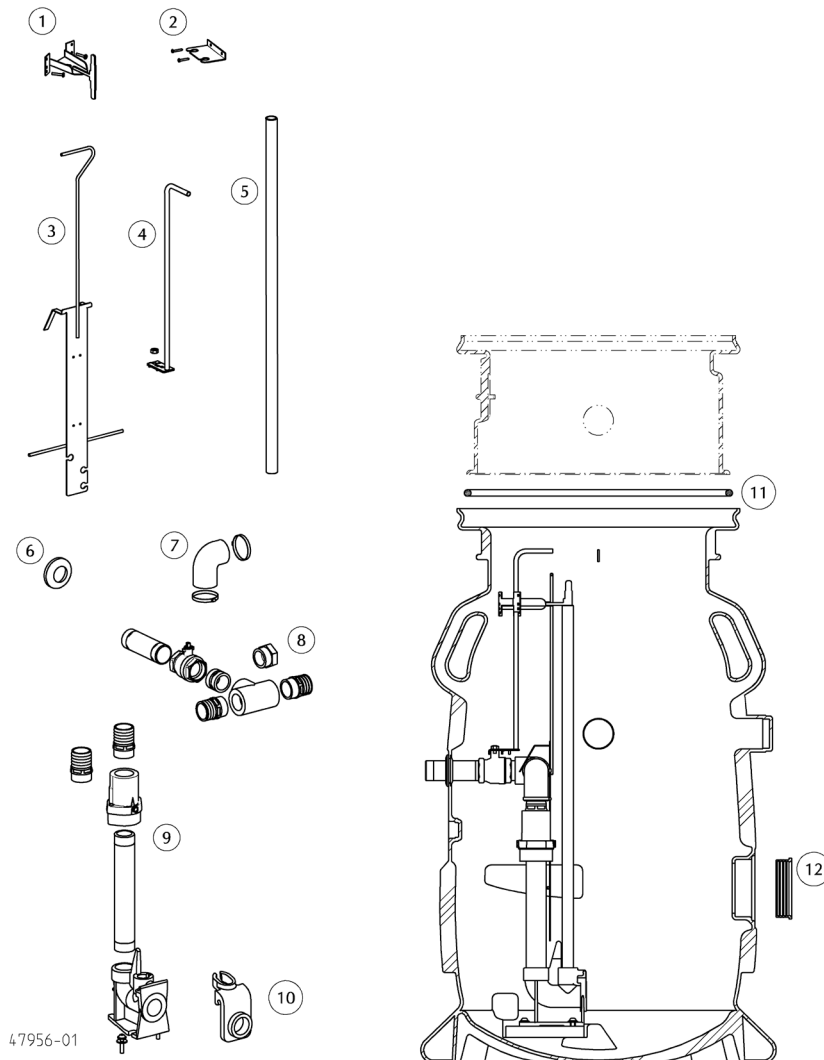

47956-01

| | | |
|--------------------------|------------------------|----------------|
| ① Gleitrohrhalter | Guide tube bracket | JP46067 |
| ② Halteblech Niveaugeber | Level control retainer | JP48467 |
| ③ KT-Halterung | KT retainer | JP48464 |
| ④ Kugelhahnverlängerung | Ball valve extention | JP48459 |
| ⑤ Gleitrohr | Guide rail tube | |
| DN 32 | | JP48462 |
| DN 50 | | JP48463 |
| ⑥ Dichtung Druckabgang | Seal pressure outlet | |
| DN 32 | | JP48465 |
| DN 50 | | JP48466 |
| ⑦ Schlauchkrümmer | Hose elbow | |
| DN 32 | | JP48460 |
| DN 50 | | JP48461 |

| | | |
|------------------|------------------|----------------|
| ⑧ Druckabgang | Pressure outlet | |
| DN 32 | | JP48457 |
| DN 50 | | JP48458 |
| ⑨ Einbauten | Installation set | |
| DN 32 | | JP48455 |
| DN 50 | | JP48456 |
| ⑩ Kupplungsklaue | Coupling claw | |
| DN 32 | | JP49066 |
| DN 50 | | JP45128 |
| ⑪ Montageset | Installation set | JP46463 |
| ⑫ Zulaufdichtung | Inlet seal | JP46008 |