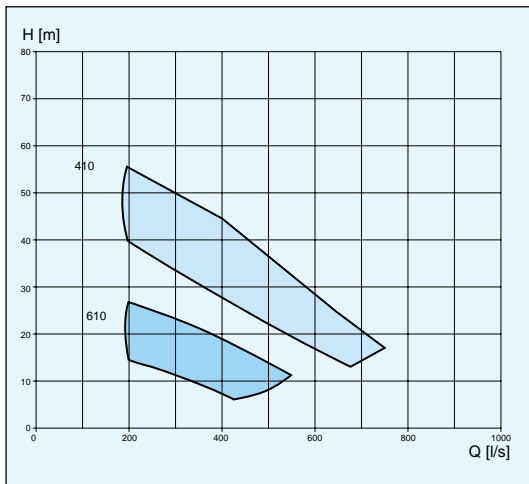

RP/RT

Impeller code	No. of vanes	Outlet dia mm	Through-let, mm	Motor rating kW		rpm	Available versions
				P ₁	P ₂		
480	6	150	37 x 37	45	40	1475	RP/RT
484	6	150	32 x 32	60	54	1475	RP/RT

R 3300

	RP	RT
Max weight, kg	820	943

CP/CS/CT/CZ

Impeller code	No. of vanes	Outlet dia mm CP vers.	Through-let, mm	Motor rating kW		rpm	Available versions
				P ₁	P ₂		
631	3	300	∅ 104	64-150	58-140	985	CP/CSCT/CZ

3306

	CP	CS	CT	CZ
Max weight, kg	1920	2005	1820	1820

CP/CS/CT/CZ

Impeller code	No. of vanes	Outlet dia mm CP vers.	Through-let, mm	Motor rating kW		rpm	Available versions
				P ₁	P ₂		
410	3	300	∅ 104	181-228	170-215	1480	CP/CSCT/CZ
610	3	300	∅ 104	64-150	58-140	985	CP/CSCT/CZ