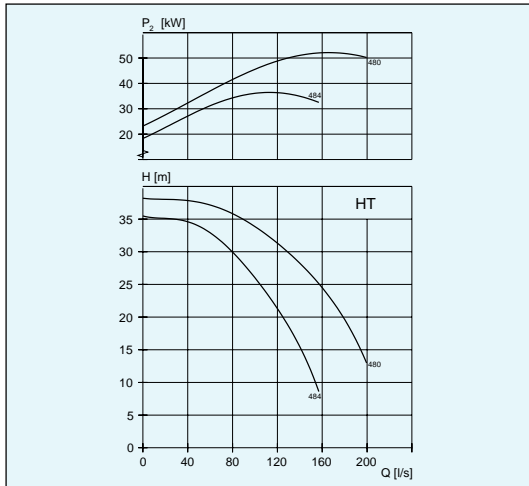

RP/RT

Impeller code	No. of vanes	Outlet dia mm	Through-let, mm	Motor rating kW		rpm	Available versions
				P ₁	P ₂		
480	6	150	37 x 37	45	40	1475	RP/RT
484	6	150	32 x 32	60	54	1475	RP/RT

R 3300

	RP	RT
Max weight, kg	820	943

CP/CS/CT/CZ

Impeller code	No. of vanes	Outlet dia mm CP vers.	Through-let, mm	Motor rating kW		rpm	Available versions
				P ₁	P ₂		
631	3	300	∅ 104	64-150	58-140	985	CP/CSCT/CZ

3306

	CP	CS	CT	CZ
Max weight, kg	1920	2005	1820	1820

CP/CS/CT/CZ

Impeller code	No. of vanes	Outlet dia mm CP vers.	Through-let, mm	Motor rating kW		rpm	Available versions
				P ₁	P ₂		
410	3	300	∅ 104	181-228	170-215	1480	CP/CSCT/CZ
610	3	300	∅ 104	64-150	58-140	985	CP/CSCT/CZ