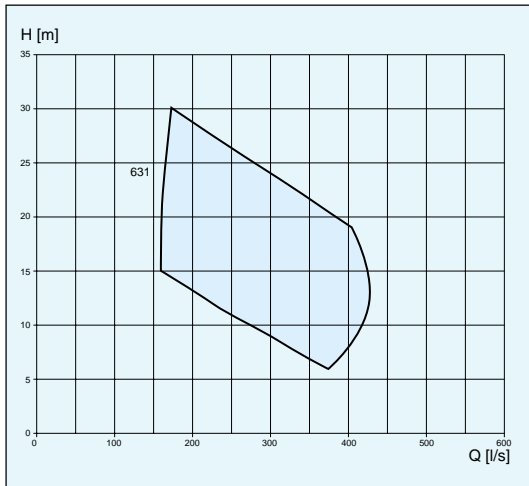

RP/RT

Impeller code	No. of vanes	Outlet dia mm	Through-let, mm	Motor rating kW		rpm	Available versions
				P ₁	P ₂		
480	6	150	37 x 37	45	40	1475	RP/RT
484	6	150	32 x 32	60	54	1475	RP/RT

R 3300

	RP	RT
Max weight, kg	820	943

CP/CS/CT/CZ

Impeller code	No. of vanes	Outlet dia mm CP vers.	Through-let, mm	Motor rating kW		rpm	Available versions
				P ₁	P ₂		
631	3	300	∅ 104	64-150	58-140	985	CP/CSCT/CZ

3306

	CP	CS	CT	CZ
Max weight, kg	1920	2005	1820	1820

CP/CS/CT/CZ

Impeller code	No. of vanes	Outlet dia mm CP vers.	Through-let, mm	Motor rating kW		rpm	Available versions
				P ₁	P ₂		
410	3	300	∅ 104	181-228	170-215	1480	CP/CSCT/CZ
610	3	300	∅ 104	64-150	58-140	985	CP/CSCT/CZ