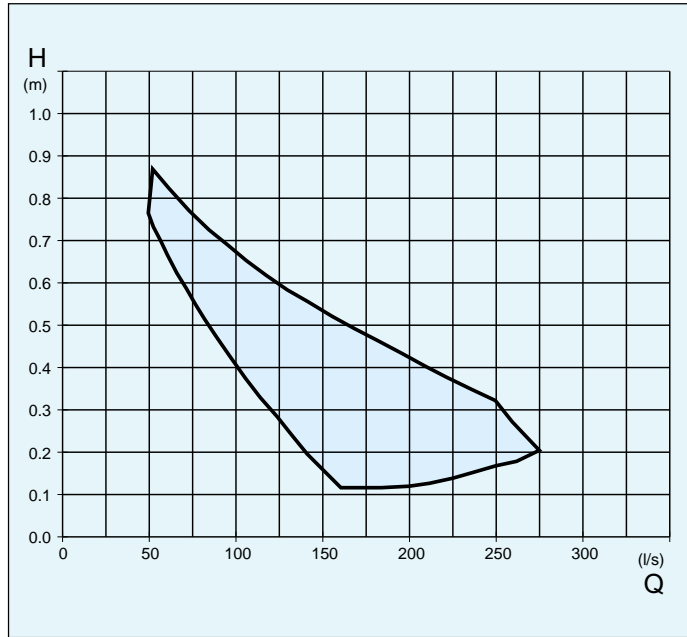

PP 4630

3-phase

Max. power, input	2.1kW
Rated power, output	1.5kW
Speed	750* r/min
Weight	77 kg

PP 4640

3-phase

Max. power, input	3.4kW
Rated power, output	2.5kW
Speed	705* r/min
Weight	83 kg

*400V