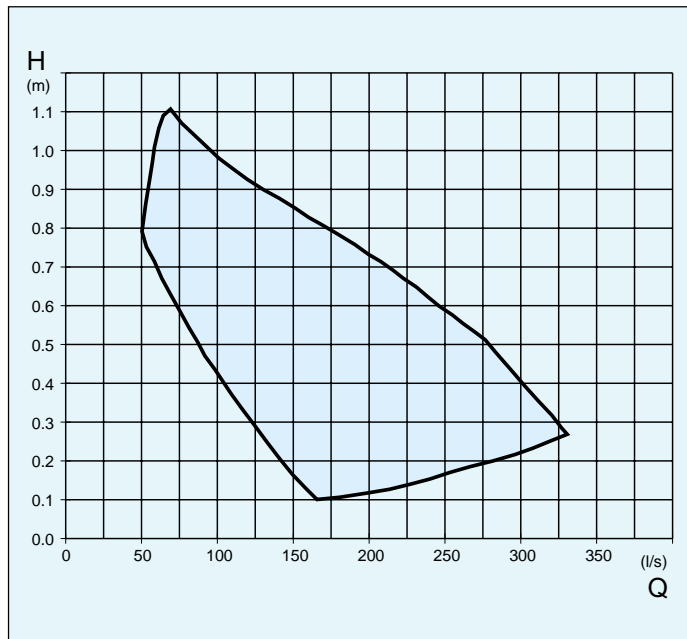

PP 4630

3-phase

Max. power, input	2.1kW
Rated power, output	1.5kW
Speed	750* r/min
Weight	77 kg

PP 4640

3-phase

Max. power, input	3.4kW
Rated power, output	2.5kW
Speed	705* r/min
Weight	83 kg

*400V