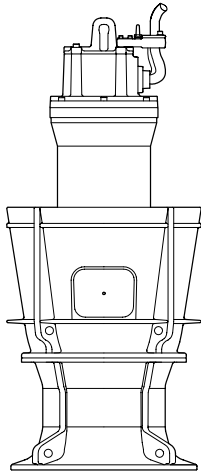

P 7081

PL

Curve code	Overall diam. mm diff. ring	Motor rating, kW		rpm	Overall height mm	Max weight kg
		P ₁	P ₂			
990	965	173-214	160-200	990	2675	1950
735	965	61-155	55-140	735	2675	1950

P 7101

PL

Curve code	Overall diam. mm diff. ring	Motor rating, kW		rpm	Overall height mm	Max weight kg
		P ₁	P ₂			
740	1170	246-320	230-300	740	3050	3300
590	1170	111-247	100-230	590	3050	3300
495	1170	67-174	60-160	495	3050	3300
420	1170	46-99	40-90	420	3050	3300