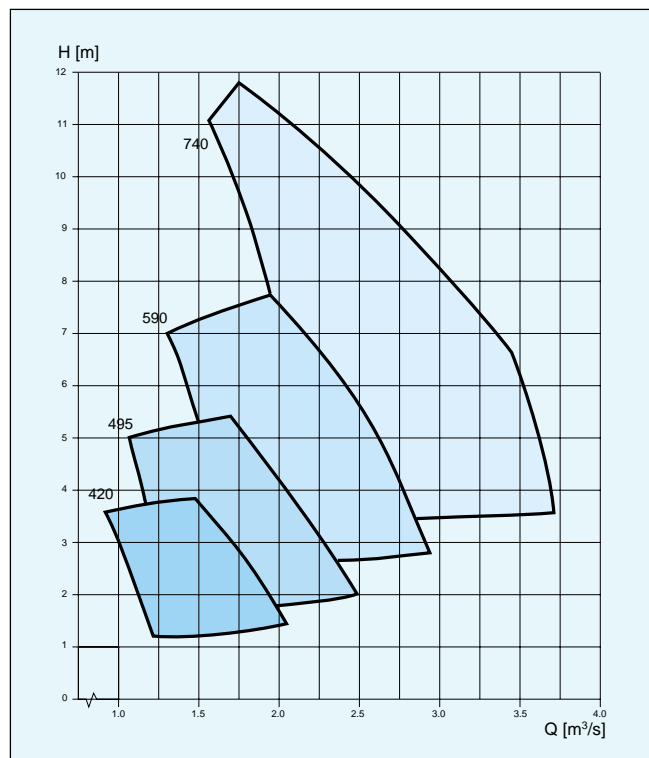

P 7081

PL

Curve code	Overall diam. mm diff. ring	Motor rating, kW		rpm	Overall height mm	Max weight kg
		P ₁	P ₂			
990	965	173-214	160-200	990	2675	1950
735	965	61-155	55-140	735	2675	1950

P 7101

PL

Curve code	Overall diam. mm diff. ring	Motor rating, kW		rpm	Overall height mm	Max weight kg
		P ₁	P ₂			
740	1170	246-320	230-300	740	3050	3300
590	1170	111-247	100-230	590	3050	3300
495	1170	67-174	60-160	495	3050	3300
420	1170	46-99	40-90	420	3050	3300