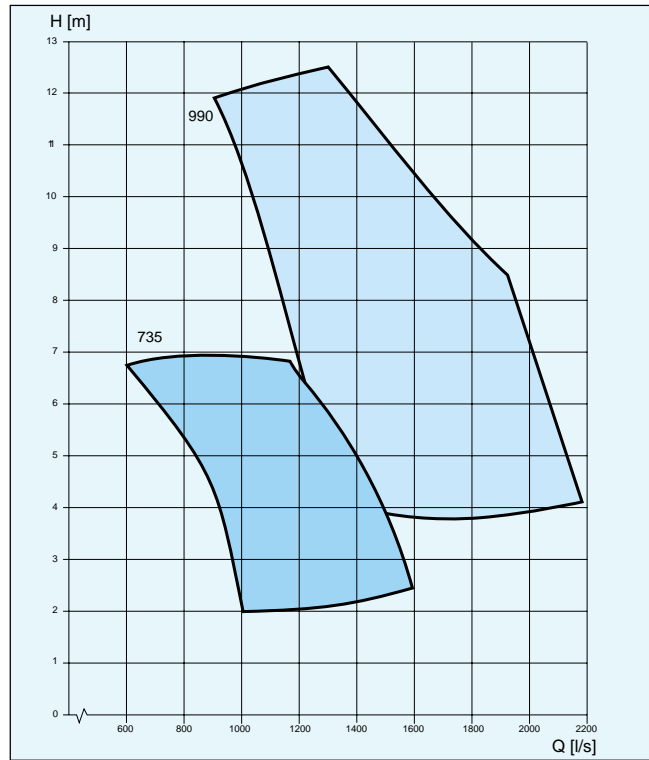

P 7081

PL

Curve code	Overall diam. mm diff. ring	Motor rating, kW		rpm	Overall height mm	Max weight kg
		P ₁	P ₂			
990	965	173-214	160-200	990	2675	1950
735	965	61-155	55-140	735	2675	1950

P 7101

PL

Curve code	Overall diam. mm diff. ring	Motor rating, kW		rpm	Overall height mm	Max weight kg
		P ₁	P ₂			
740	1170	246-320	230-300	740	3050	3300
590	1170	111-247	100-230	590	3050	3300
495	1170	67-174	60-160	495	3050	3300
420	1170	46-99	40-90	420	3050	3300