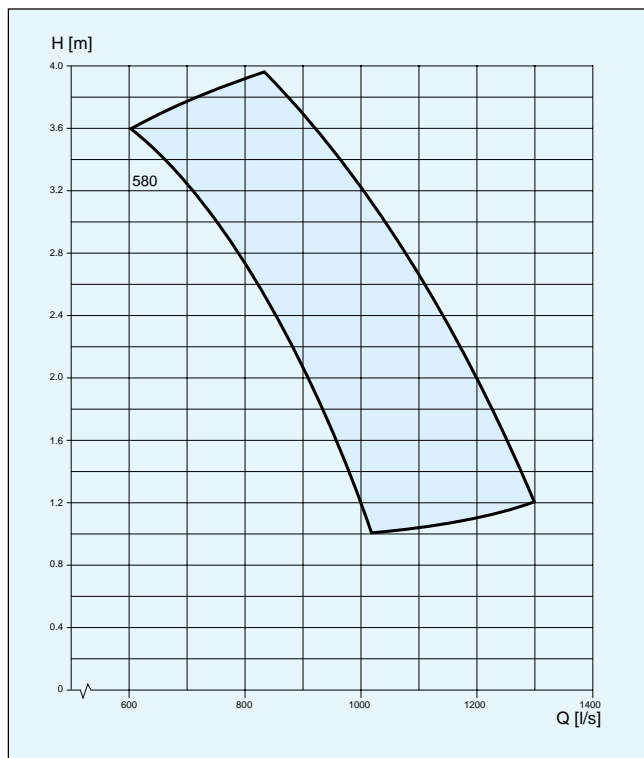

P 7061

PL

Curve code	Overall diam. mm diff. ring	Motor rating, kW		rpm	Overall height mm	Max weight kg
		P ₁	P ₂			
990	770	64-173	58-160	990	2370	1350
735	770	51-61	46-55	735	2370	1350

P 7076

PL

Curve code	Overall diam. mm diff. ring	Motor rating, kW		rpm	Overall height mm	Max weight kg
		P ₁	P ₂			
580	920	43-61	37-55	580	2315	1250