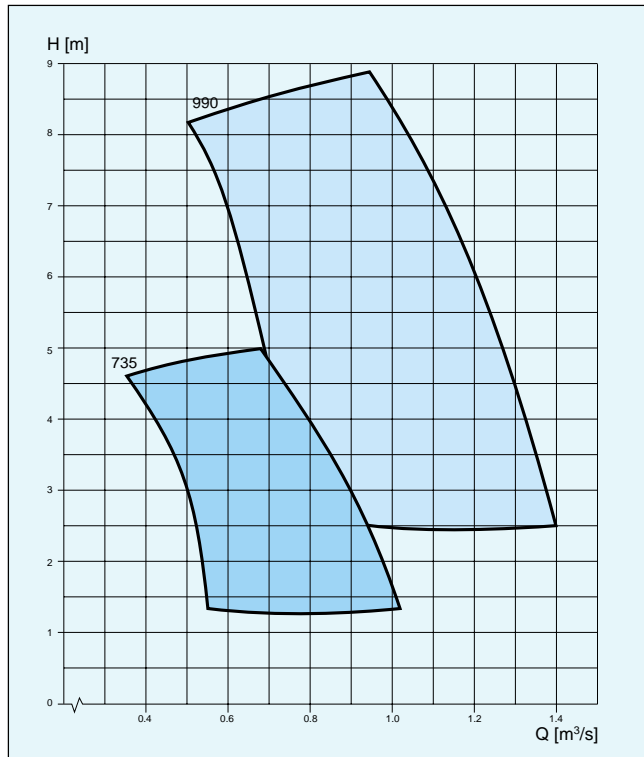

P 7061

PL

Curve code	Overall diam. mm diff. ring	Motor rating, kW		rpm	Overall height mm	Max weight kg
		P ₁	P ₂			
990	770	64-173	58-160	990	2370	1350
735	770	51-61	46-55	735	2370	1350

P 7076

PL

Curve code	Overall diam. mm diff. ring	Motor rating, kW		rpm	Overall height mm	Max weight kg
		P ₁	P ₂			
580	920	43-61	37-55	580	2315	1250