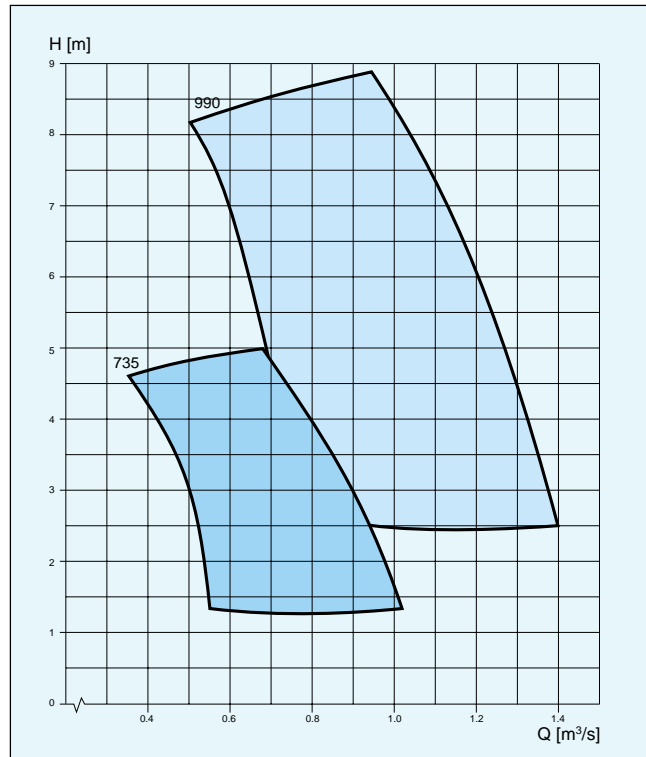

P 7061

PL

Curve code	Overall diam. mm diff. ring	Motor rating, kW		rpm	Overall height mm	Max weight kg
		P ₁	P ₂			
990	770	64-173	58-160	990	2370	1350
735	770	51-61	46-55	735	2370	1350

P 7076

PL

Curve code	Overall diam. mm diff. ring	Motor rating, kW		rpm	Overall height mm	Max weight kg
		P ₁	P ₂			
580	920	43-61	37-55	580	2315	1250