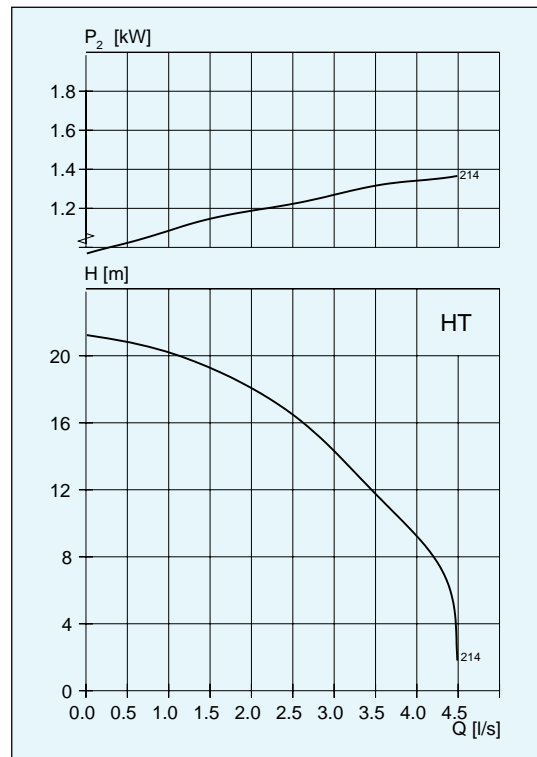

M 3068

Pump type	MP	MF	MH
Weight, kg	31	31	31

MP/MH/MF

Impeller code	Overall dia mm MP vers	Motor rating, kW		rpm	Available versions
		P ₁	P ₂		
•210	∅ 50	3.2	2.4	2700	MP/MH/MF
•212	∅ 50	3.2	2.4	2700	MP/MH/MF
•212	∅ 50	2.3	1.7	2700	MP/MH/MF
•214	∅ 50	2.3	1.7	2700	MP/MH/MF

• Can be equipped with flush valve

MP/MH/MF

Impeller code	Overall dia mm MP vers	Motor rating, kW		rpm	Available versions
		P ₁	P ₂		
•214*	∅ 50	2.0	1.5	2730	MP/MH/MF

* Single-phase.