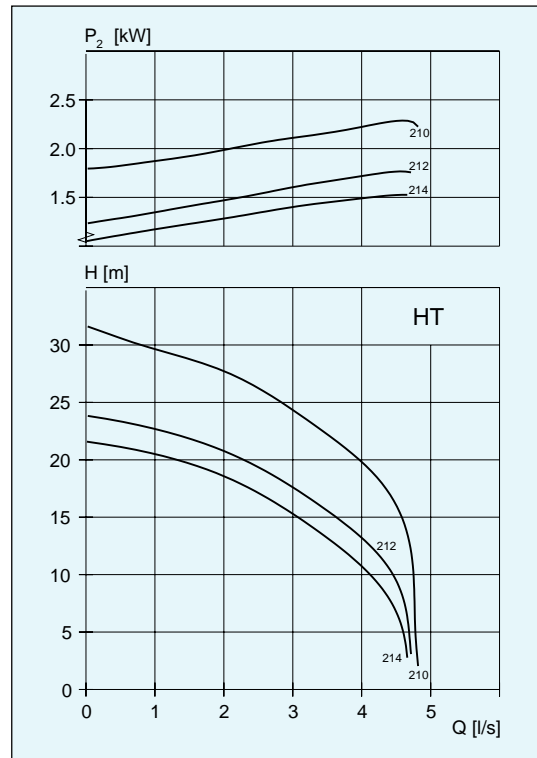

M 3068

Pump type	MP	MF	MH
Weight, kg	31	31	31

MP/MH/MF

Impeller code	Overall dia mm MP vers	Motor rating, kW		rpm	Available versions
		P ₁	P ₂		
•210	∅ 50	3.2	2.4	2700	MP/MH/MF
•212	∅ 50	3.2	2.4	2700	MP/MH/MF
•212	∅ 50	2.3	1.7	2700	MP/MH/MF
•214	∅ 50	2.3	1.7	2700	MP/MH/MF

• Can be equipped with flush valve

MP/MH/MF

Impeller code	Overall dia mm MP vers	Motor rating, kW		rpm	Available versions
		P ₁	P ₂		
•214*	∅ 50	2.0	1.5	2730	MP/MH/MF

* Single-phase.