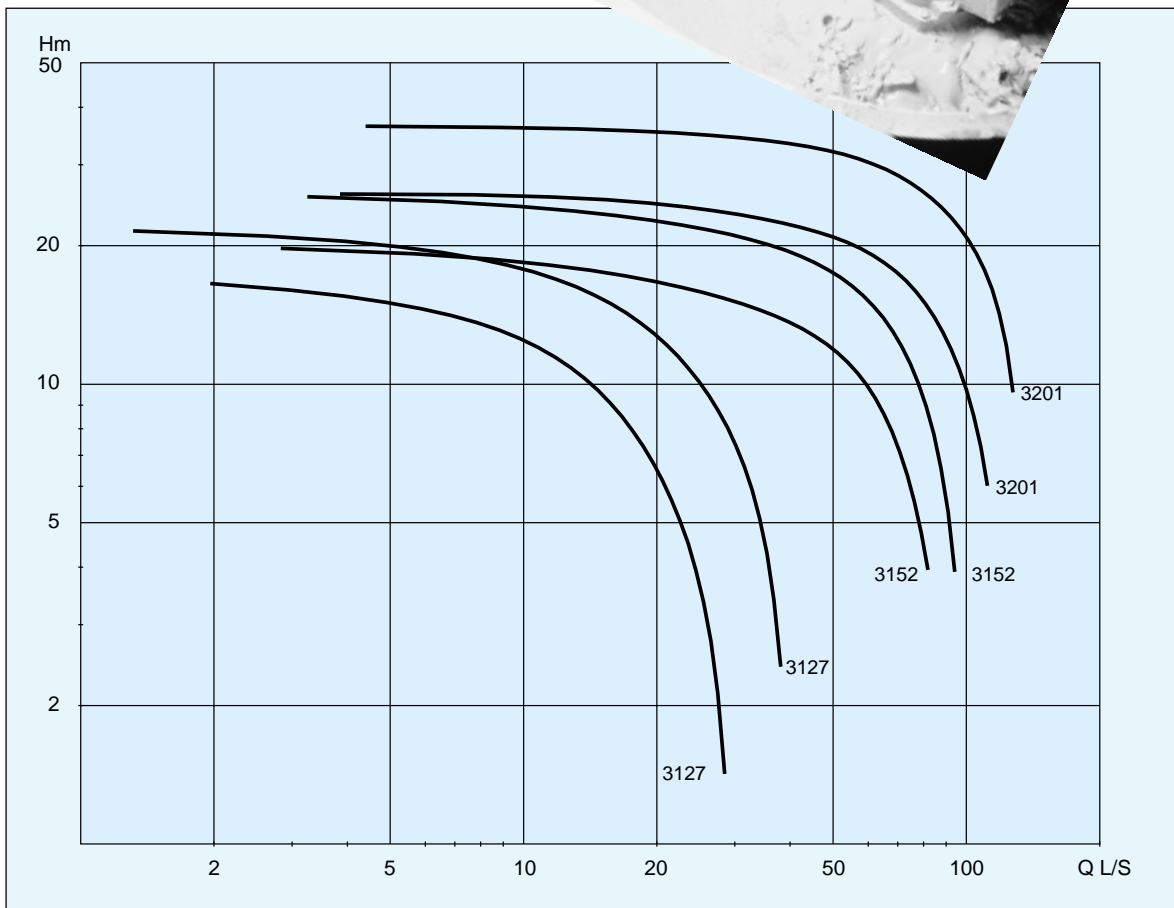

H-PUMPS • 50 Hz

The H-pump's impeller is an open or shrouded channel impeller, made of a highly wear resistant cast material. The pump-housing incorporate adjustable and replaceable rubberlined wear parts.