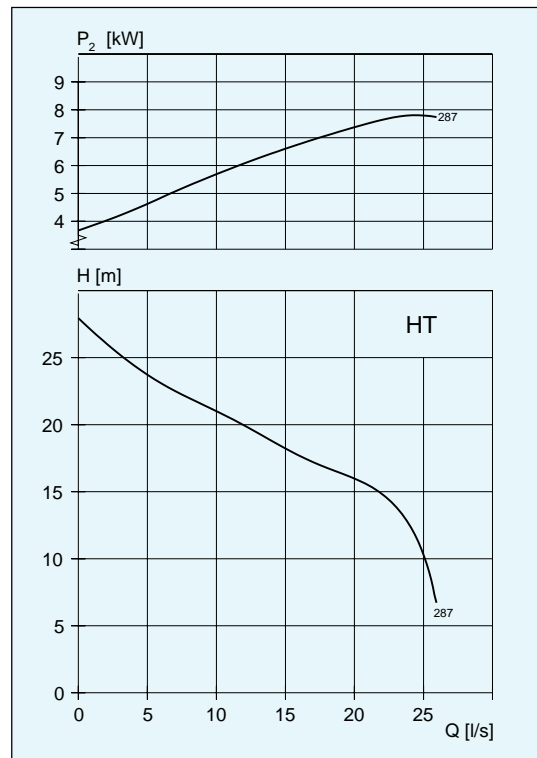

# D 3126

Stainless steel

Weight, kg	DP	DS	DT	DZ
HT	154	161	-	-
MT	165	165	214	214

## DP/DS/DT/DZ

Impeller code	Outlet dia mm, DP vers.	Through-let, mm	Motor rating kW		rpm	Available versions
			P <sub>1</sub>	P <sub>2</sub>		
W475	100	52	8.0	6.7	1440	DP/DS/DT/DZ
W476	100	52	8.0	6.7	1440	DP/DS/DT/DZ
W478	100	52	8.0	6.7	1440	DP/DS/DT/DZ
W478	100	52	6.5	5.3	1435	DP/DS/DT/DZ
W479	100	52	8.0	6.7	1440	DP/DS/DT/DZ
W479	100	52	6.5	5.3	1435	DP/DS/DT/DZ

## DP/DS

Impeller code	Outlet dia mm, DP vers.	Through-let, mm	Motor rating kW		rpm	Available versions
			P <sub>1</sub>	P <sub>2</sub>		
W287	75	50	9.5	8.0	2890	DP/DS