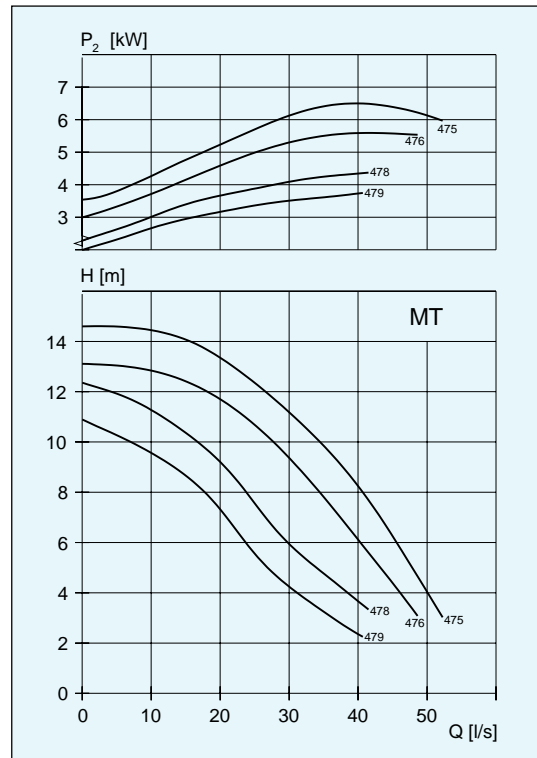

# D 3126

Stainless steel

Weight, kg	DP	DS	DT	DZ
HT	154	161	-	-
MT	165	165	214	214

## DP/DS/DT/DZ

Impeller code	Outlet dia mm, DP vers.	Through-let, mm	Motor rating kW		rpm	Available versions
			P <sub>1</sub>	P <sub>2</sub>		
W475	100	52	8.0	6.7	1440	DP/DS/DT/DZ
W476	100	52	8.0	6.7	1440	DP/DS/DT/DZ
W478	100	52	8.0	6.7	1440	DP/DS/DT/DZ
W478	100	52	6.5	5.3	1435	DP/DS/DT/DZ
W479	100	52	8.0	6.7	1440	DP/DS/DT/DZ
W479	100	52	6.5	5.3	1435	DP/DS/DT/DZ

## DP/DS

Impeller code	Outlet dia mm, DP vers.	Through-let, mm	Motor rating kW		rpm	Available versions
			P <sub>1</sub>	P <sub>2</sub>		
W287	75	50	9.5	8.0	2890	DP/DS