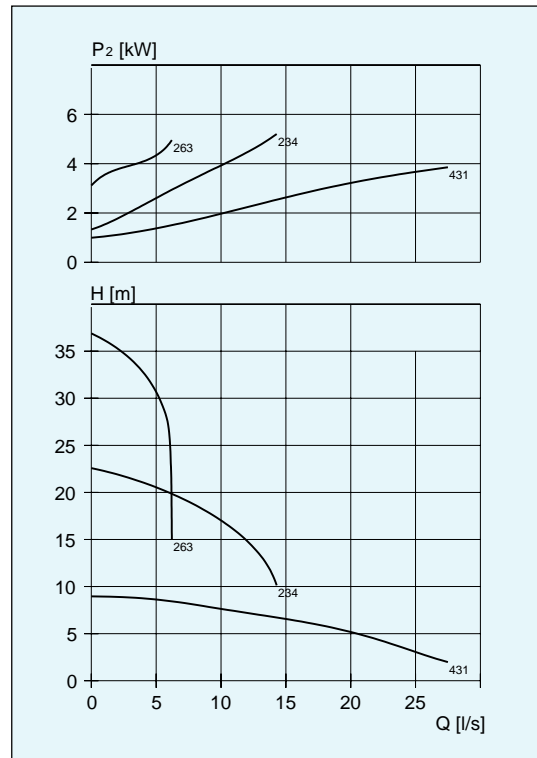

D 3080

Weight, kg	DP	DS
Aluminium	60	60
Cast iron	100	100

DP/DS

Impeller code	Outlet dia mm DP vers.	Through-let, mm	Motor rating kW		rpm	Available versions
			P ₁	P ₂		
263	75	46	7.3	5.5	2800	DPDS
234	75	46	7.3	5.5	2800	DPDS
431	100	80	5.8	3.8	1400	DPDS