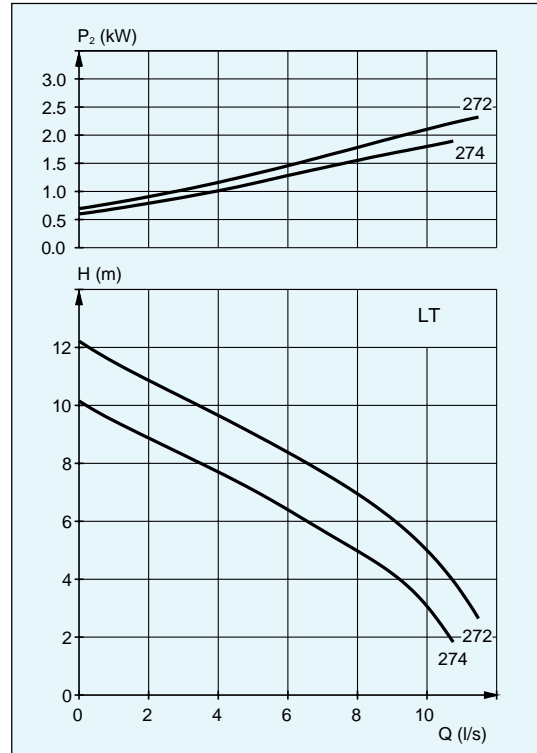

D-PUMPS • 50 Hz

IN BRONZE AND STAINLESS STEEL

D 3060

Stainless steel

Pump type	DP	DS	DT
Weight, kg	41	41	45

DP/DT/DS

Impeller code	Outlet dia mm, DP vers.	Through-let, mm	Motor rating kW		rpm	Available versions
			P ₁	P ₂		
272	75	15 x 15	3.3	2.4	2800	DP/DT/DS
274	75	15 x 15	3.3	2.4	2800	DP/DT/DS