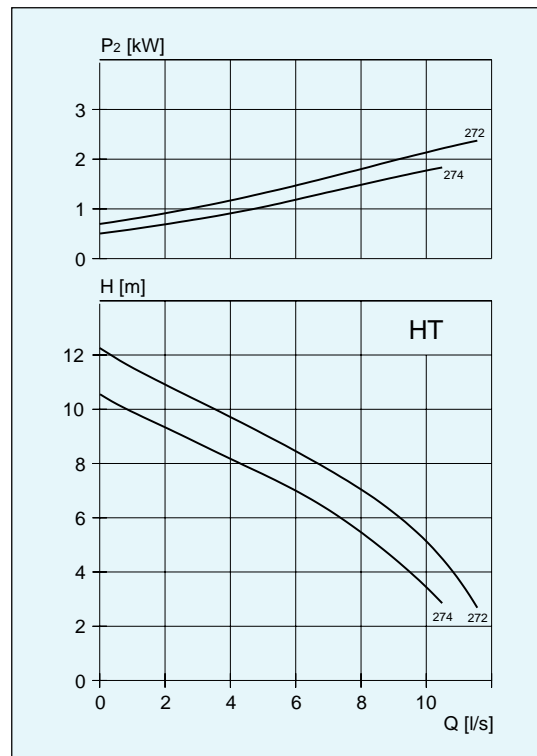

## DP/DS/DF Abrasion resistant

Impeller code	Outlet dia mm DP vers.	Through-let, mm	Motor rating kW		rpm	Available versions
			$P_1$	$P_2$		
270	50	24	3.1	2.4	2865	DP/DS/DF
272	50	24	3.1	2.4	2865	DP/DS/DF

## DP/DT/DS

Impeller code	Outlet dia mm, DP vers.	Through-let, mm	Motor rating kW		rpm	Available versions
			$P_1$	$P_2$		
272	75	15 x 15	3.3	2.4	2800	DP/DT/DS
274	75	15 x 15	3.3	2.4	2800	DP/DT/DS

Pump type	DP	DS	DT
Weight, kg	41	41	45