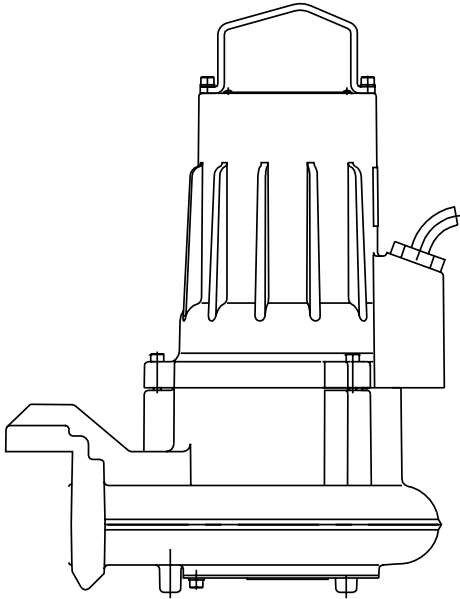

# D 3057

Abrasion resistant

## DP/DS/DF Abrasion resistant

Impeller code	Outlet dia mm DP vers.	Through-let, mm	Motor rating kW		rpm	Available versions
			$P_1$	$P_2$		
270	50	24	3.1	2.4	2865	DP/DS/DF
272	50	24	3.1	2.4	2865	DP/DS/DF

# D 3060

## DP/DT/DS

Impeller code	Outlet dia mm, DP vers.	Through-let, mm	Motor rating kW		rpm	Available versions
			$P_1$	$P_2$		
272	75	15 x 15	3.3	2.4	2800	DP/DT/DS
274	75	15 x 15	3.3	2.4	2800	DP/DT/DS

Pump type	DP	DS	DT
Weight, kg	41	41	45