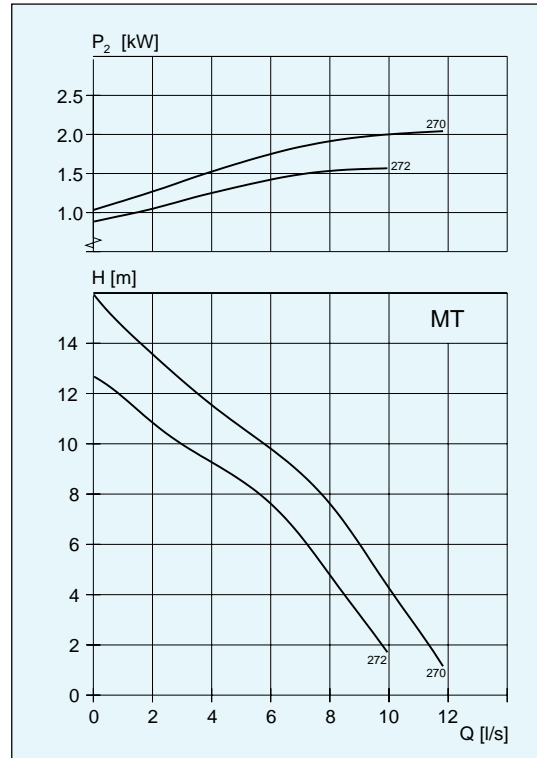

## DP/DS/DF Abrasion resistant

Impeller code	Outlet dia mm DP vers.	Through-let, mm	Motor rating kW		rpm	Available versions
			$P_1$	$P_2$		
270	50	24	3.1	2.4	2865	DP/DS/DF
272	50	24	3.1	2.4	2865	DP/DS/DF

## DP/DT/DS

Impeller code	Outlet dia mm, DP vers.	Through-let, mm	Motor rating kW		rpm	Available versions
			$P_1$	$P_2$		
272	75	15 x 15	3.3	2.4	2800	DP/DT/DS
274	75	15 x 15	3.3	2.4	2800	DP/DT/DS

Pump type	DP	DS	DT
Weight, kg	41	41	45