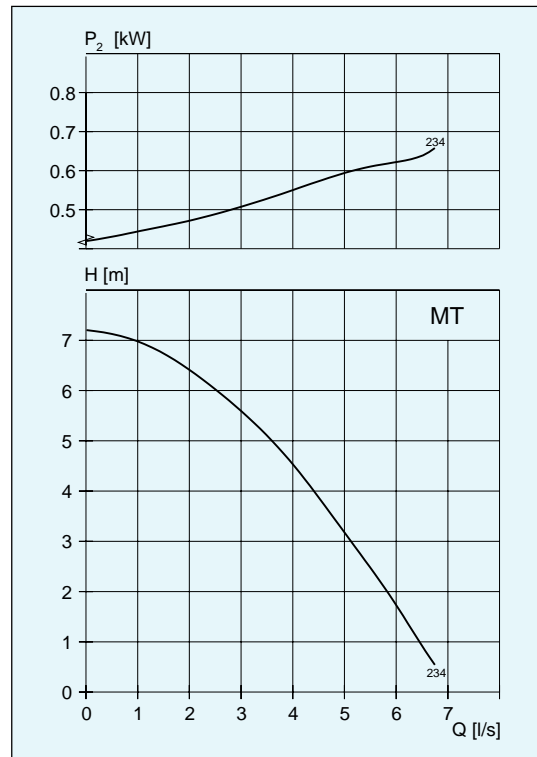

# D 3045

Pump type	DP	DF	DH	DS
Weight, kg	28	28	28	28

## DP/DF/DH/DS

Impeller code	Outlet dia mm DP vers.	Through-let, mm	Motor rating kW		rpm	Available versions
			P <sub>1</sub>	P <sub>2</sub>		
230	50	48	1.5	1.2	2790	DP/DF/DH/DS
234	50	48	1.5	1.2	2790	DP/DF/DH/DS
234	50	48	1.0	0.8	2870	DP/DF/DH/DS

## DP/DF/DH/DS

Impeller code	Outlet dia mm DP vers.	Through-let, mm	Motor rating kW		rpm	Available versions
			P <sub>1</sub>	P <sub>2</sub>		
234*	50	48	1.0	0.75	2750	DP/DF/DH/DS

\*Single phase