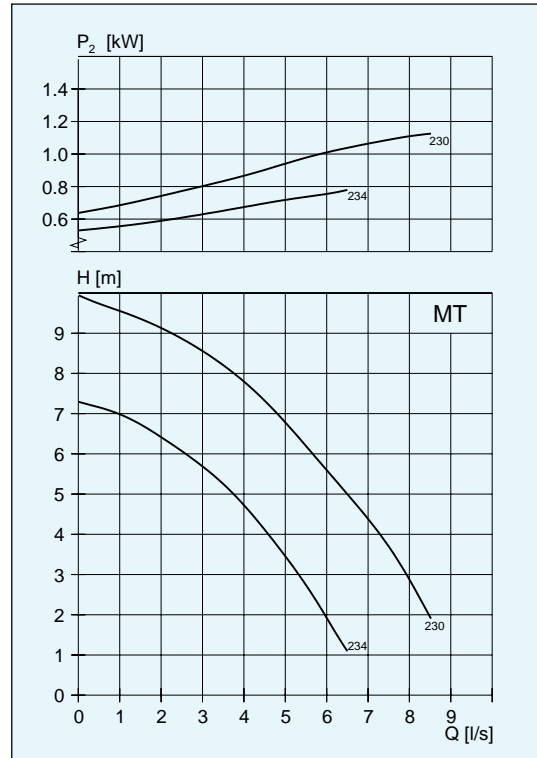

# D 3045

Pump type	DP	DF	DH	DS
Weight, kg	28	28	28	28

## DP/DF/DH/DS

Impeller code	Outlet dia mm DP vers.	Through-let, mm	Motor rating kW		rpm	Available versions
			P <sub>1</sub>	P <sub>2</sub>		
230	50	48	1.5	1.2	2790	DP/DF/DH/DS
234	50	48	1.5	1.2	2790	DP/DF/DH/DS
234	50	48	1.0	0.8	2870	DP/DF/DH/DS

## DP/DF/DH/DS

Impeller code	Outlet dia mm DP vers.	Through-let, mm	Motor rating kW		rpm	Available versions
			P <sub>1</sub>	P <sub>2</sub>		
234*	50	48	1.0	0.75	2750	DP/DF/DH/DS

\*Single phase