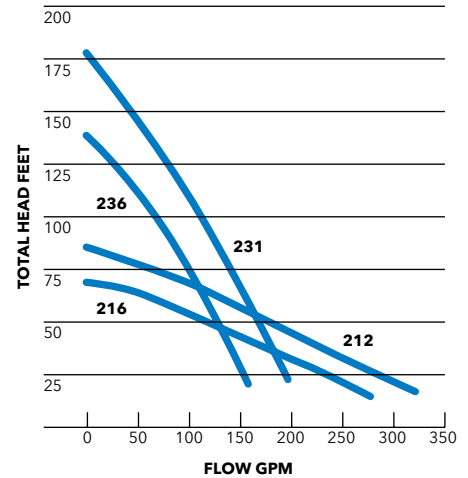

BS 2071

Model number: 2071.010
 Motor rating: 1 \emptyset : 4.1 HP@3425 RPM
 3 \emptyset : 6 HP@3335 RPM
 Voltage (1 \emptyset): 230V
 Full load amps: 17A
 Voltage (3 \emptyset): 230V 460V 575V
 Full load amps: 16A 8.1A 6.5A
 Versions: 2" Standard (2 stage)
 Imp. Code 236 (1 \emptyset), 231 (3 \emptyset)
 3" High volume
 Imp. Code 216 (1 \emptyset), 212 (3 \emptyset)
 Hose connection: Male NPSM threaded
 Pump dimensions: 7 1/4" W (max.) x 27" H (max.)
 Max. weight (lbs.): 68
 Description: Aluminum construction; open impeller, adjustable wear plate; rests on bottom strainer.
 Options: SS impellers

BS 2075.324

Model number: 2075.324
 Motor rating: 3 \emptyset : 5.4 HP@3425 RPM
 8.9 HP@3410RPM
 Voltage (3 \emptyset): 230V 460V 575V
 Full load amps: 14/23A 7.2/12A 5.8/9.4A
 Versions: 2" Super High head
 Imp. Code 272
 3" High head
 Imp. Code 234
 3" Standard
 Imp. Code 232
 Hose connection: Male NPSM threaded
 Pump dimensions: 12" W (max.) x 22" H (max.)
 Max. weight (lbs.): 88
 Description: Cast iron construction, open impeller, adjustable wear plate; rests on bottom strainer

BS 2125

Model number: 2125.181
 Motor rating: 13 HP@3470 RPM
 Voltage (3 \emptyset): 230V 460V 575V
 Full load amps: 32A 16A 13A
 Versions: 3" High head (2 stage)
 Imp. Code 234
 Hose connection: Male NPSM threaded, or slip-on
 Pump dimensions: 18" W (max.) x 33" H (max.)
 Max. weight (lbs.): 176
 Description: Aluminum construction; open impeller, adjustable wear plate; rests on bottom strainer.