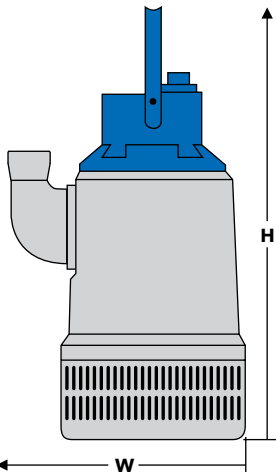

BS 2071

Model number: 2071.010
 Motor rating: 1 \emptyset : 4.1 HP@3425 RPM
 3 \emptyset : 6 HP@3335 RPM
 Voltage (1 \emptyset): 230V
 Full load amps: 17A
 Voltage (3 \emptyset): 230V 460V 575V
 Full load amps: 16A 8.1A 6.5A
 Versions: 2" Standard (2 stage)
 Imp. Code 236 (1 \emptyset), 231 (3 \emptyset)
 3" High volume
 Imp. Code 216 (1 \emptyset), 212 (3 \emptyset)
 Hose connection: Male NPSM threaded
 Pump dimensions: 7 1/4" W (max.) x 27" H (max.)
 Max. weight (lbs.): 68
 Description: Aluminum construction; open impeller, adjustable wear plate; rests on bottom strainer.
 Options: SS impellers

BS 2075.324

Model number: 2075.324
 Motor rating: 3 \emptyset : 5.4 HP@3425 RPM
 8.9 HP@3410RPM
 Voltage (3 \emptyset): 230V 460V 575V
 Full load amps: 14/23A 7.2/12A 5.8/9.4A
 Versions: 2" Super High head
 Imp. Code 272
 3" High head
 Imp. Code 234
 3" Standard
 Imp. Code 232
 Hose connection: Male NPSM threaded
 Pump dimensions: 12" W (max.) x 22" H (max.)
 Max. weight (lbs.): 88
 Description: Cast iron construction, open impeller, adjustable wear plate; rests on bottom strainer

BS 2125

Model number: 2125.181
 Motor rating: 13 HP@3470 RPM
 Voltage (3 \emptyset): 230V 460V 575V
 Full load amps: 32A 16A 13A
 Versions: 3" High head (2 stage)
 Imp. Code 234
 Hose connection: Male NPSM threaded, or slip-on
 Pump dimensions: 18" W (max.) x 33" H (max.)
 Max. weight (lbs.): 176
 Description: Aluminum construction; open impeller, adjustable wear plate; rests on bottom strainer.