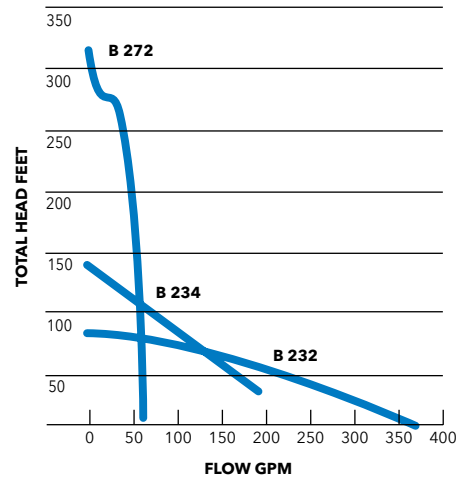

BS 2071

Model number: 2071.010
 Motor rating: 1 \emptyset : 4.1 HP@3425 RPM
 3 \emptyset : 6 HP@3335 RPM
 Voltage (1 \emptyset): 230V
 Full load amps: 17A
 Voltage (3 \emptyset): 230V 460V 575V
 Full load amps: 16A 8.1A 6.5A
 Versions: 2" Standard (2 stage)
 Imp. Code 236 (1 \emptyset), 231 (3 \emptyset)
 3" High volume
 Imp. Code 216 (1 \emptyset), 212 (3 \emptyset)
 Hose connection: Male NPSM threaded
 Pump dimensions: 7 1/4" W (max.) x 27" H (max.)
 Max. weight (lbs.): 68
 Description: Aluminum construction; open impeller, adjustable wear plate; rests on bottom strainer.
 Options: SS impellers

BS 2075.324

Model number: 2075.324
 Motor rating: 3 \emptyset : 5.4 HP@3425 RPM
 8.9 HP@3410RPM
 Voltage (3 \emptyset): 230V 460V 575V
 Full load amps: 14/23A 7.2/12A 5.8/9.4A
 Versions: 2" Super High head
 Imp. Code 272
 3" High head
 Imp. Code 234
 3" Standard
 Imp. Code 232
 Hose connection: Male NPSM threaded
 Pump dimensions: 12" W (max.) x 22" H (max.)
 Max. weight (lbs.): 88
 Description: Cast iron construction, open impeller, adjustable wear plate; rests on bottom strainer

BS 2125

Model number: 2125.181
 Motor rating: 13 HP@3470 RPM
 Voltage (3 \emptyset): 230V 460V 575V
 Full load amps: 32A 16A 13A
 Versions: 3" High head (2 stage)
 Imp. Code 234
 Hose connection: Male NPSM threaded, or slip-on
 Pump dimensions: 18" W (max.) x 33" H (max.)
 Max. weight (lbs.): 176
 Description: Aluminum construction; open impeller, adjustable wear plate; rests on bottom strainer.