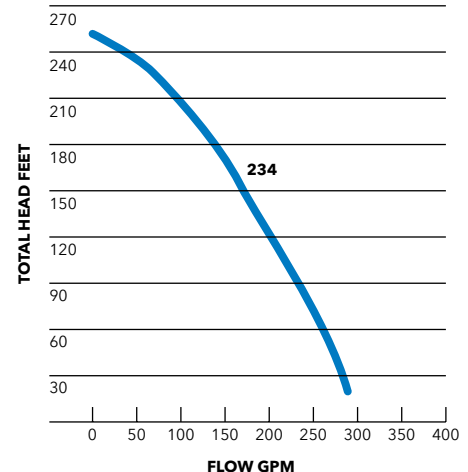

BS 2071

Model number: 2071.010
 Motor rating: 1 \emptyset : 4.1 HP@3425 RPM
 3 \emptyset : 6 HP@3335 RPM
 Voltage (1 \emptyset): 230V
 Full load amps: 17A
 Voltage (3 \emptyset): 230V 460V 575V
 Full load amps: 16A 8.1A 6.5A
 Versions: 2" Standard (2 stage)
 Imp. Code 236 (1 \emptyset), 231 (3 \emptyset)
 3" High volume
 Imp. Code 216 (1 \emptyset), 212 (3 \emptyset)
 Hose connection: Male NPSM threaded
 Pump dimensions: 7 1/4" W (max.) x 27" H (max.)
 Max. weight (lbs.): 68
 Description: Aluminum construction; open impeller, adjustable wear plate; rests on bottom strainer.
 Options: SS impellers

BS 2075.324

Model number: 2075.324
 Motor rating: 3 \emptyset : 5.4 HP@3425 RPM
 8.9 HP@3410RPM
 Voltage (3 \emptyset): 230V 460V 575V
 Full load amps: 14/23A 7.2/12A 5.8/9.4A
 Versions: 2" Super High head
 Imp. Code 272
 3" High head
 Imp. Code 234
 3" Standard
 Imp. Code 232
 Hose connection: Male NPSM threaded
 Pump dimensions: 12" W (max.) x 22" H (max.)
 Max. weight (lbs.): 88
 Description: Cast iron construction, open impeller, adjustable wear plate; rests on bottom strainer

BS 2125

Model number: 2125.181
 Motor rating: 13 HP@3470 RPM
 Voltage (3 \emptyset): 230V 460V 575V
 Full load amps: 32A 16A 13A
 Versions: 3" High head (2 stage)
 Imp. Code 234
 Hose connection: Male NPSM threaded, or slip-on
 Pump dimensions: 18" W (max.) x 33" H (max.)
 Max. weight (lbs.): 176
 Description: Aluminum construction; open impeller, adjustable wear plate; rests on bottom strainer.