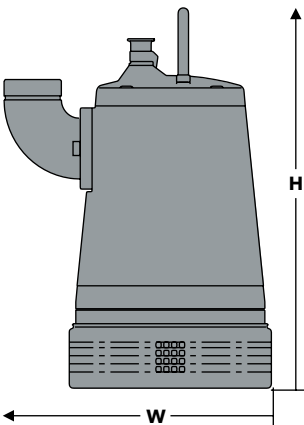

BS 2071

Model number: 2071.010
 Motor rating: 1 \emptyset : 4.1 HP@3425 RPM
 3 \emptyset : 6 HP@3335 RPM
 Voltage (1 \emptyset): 230V
 Full load amps: 17A
 Voltage (3 \emptyset): 230V 460V 575V
 Full load amps: 16A 8.1A 6.5A
 Versions: 2" Standard (2 stage)
 Imp. Code 236 (1 \emptyset), 231 (3 \emptyset)
 3" High volume
 Imp. Code 216 (1 \emptyset), 212 (3 \emptyset)
 Hose connection: Male NPSM threaded
 Pump dimensions: 7 1/4" W (max.) x 27" H (max.)
 Max. weight (lbs.): 68
 Description: Aluminum construction; open impeller, adjustable wear plate; rests on bottom strainer.
 Options: SS impellers

BS 2075.324

Model number: 2075.324
 Motor rating: 3 \emptyset : 5.4 HP@3425 RPM
 8.9 HP@3410RPM
 Voltage (3 \emptyset): 230V 460V 575V
 Full load amps: 14/23A 7.2/12A 5.8/9.4A
 Versions: 2" Super High head
 Imp. Code 272
 3" High head
 Imp. Code 234
 3" Standard
 Imp. Code 232
 Hose connection: Male NPSM threaded
 Pump dimensions: 12" W (max.) x 22" H (max.)
 Max. weight (lbs.): 88
 Description: Cast iron construction, open impeller, adjustable wear plate; rests on bottom strainer

BS 2125

Model number: 2125.181
 Motor rating: 13 HP@3470 RPM
 Voltage (3 \emptyset): 230V 460V 575V
 Full load amps: 32A 16A 13A
 Versions: 3" High head (2 stage)
 Imp. Code 234
 Hose connection: Male NPSM threaded, or slip-on
 Pump dimensions: 18" W (max.) x 33" H (max.)
 Max. weight (lbs.): 176
 Description: Aluminum construction; open impeller, adjustable wear plate; rests on bottom strainer.