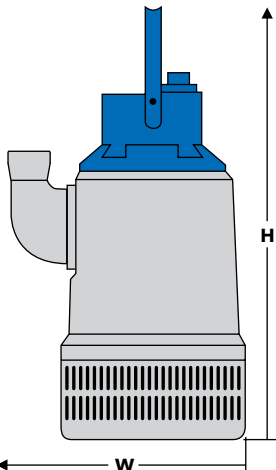

BS 2071

Model number: 2071.010
 Motor rating: 1 \emptyset : 4.1 HP@3425 RPM
 3 \emptyset : 6 HP@3335 RPM
 Voltage (1 \emptyset): 230V
 Full load amps: 17A
 Voltage (3 \emptyset): 230V 460V 575V
 Full load amps: 16A 8.1A 6.5A
 Versions: 2" Standard (2 stage)
 Imp. Code 236 (1 \emptyset), 231 (3 \emptyset)
 3" High volume
 Imp. Code 216 (1 \emptyset), 212 (3 \emptyset)
 Hose connection: Male NPSM threaded
 Pump dimensions: 7 1/4" W (max.) x 27" H (max.)
 Max. weight (lbs.): 68
 Description: Aluminum construction; open impeller, adjustable wear plate; rests on bottom strainer.
 Options: SS impellers

BS 2075.324

Model number: 2075.324
 Motor rating: 3 \emptyset : 5.4 HP@3425 RPM
 8.9 HP@3410RPM
 Voltage (3 \emptyset): 230V 460V 575V
 Full load amps: 14/23A 7.2/12A 5.8/9.4A
 Versions: 2" Super High head
 Imp. Code 272
 3" High head
 Imp. Code 234
 3" Standard
 Imp. Code 232
 Hose connection: Male NPSM threaded
 Pump dimensions: 12" W (max.) x 22" H (max.)
 Max. weight (lbs.): 88
 Description: Cast iron construction, open impeller, adjustable wear plate; rests on bottom strainer

BS 2125

Model number: 2125.181
 Motor rating: 13 HP@3470 RPM
 Voltage (3 \emptyset): 230V 460V 575V
 Full load amps: 32A 16A 13A
 Versions: 3" High head (2 stage)
 Imp. Code 234
 Hose connection: Male NPSM threaded, or slip-on
 Pump dimensions: 18" W (max.) x 33" H (max.)
 Max. weight (lbs.): 176
 Description: Aluminum construction; open impeller, adjustable wear plate; rests on bottom strainer.