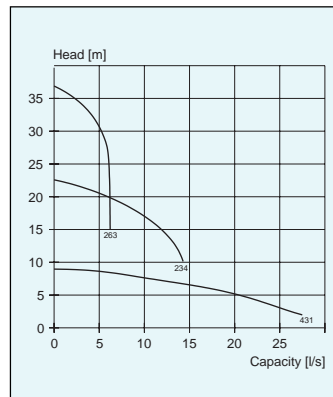

BIBO 3067

Impeller code	No. of vanes	Outlet dia mm CP vers.	Through-let, mm	Motor rating kW	rpm	Available versions
253	3	38	10	0.9*	2815	BP/BS
251	3	38	10	1.2	2815	BP/BS
231	6	38	10	1.2	2815	BP/BS

Weight, kg	BP	BS
HT / MT	34	34

* Single phase

BIBO 2400

Technical data	MT	HT
IMPELLERCODE	231/232	243/244
PHASE	3-	3-
SPEED OF ROTATION	2970 rpm	2970 rpm
OUTPUT POWER	90 kW	90 kW
INPUT POWER	97 kW	97 kW
WEIGHT	900 kg	985 kg

Poly-Life® version available

BIBO 3080

Technical data	MT	HT	ST
IMPELLERCODE	431	234	263
PHASE	3-	3-	3-
SPEED OF ROTATION	1400 rpm	2800 rpm	2800 rpm
OUTPUT POWER	4.0 kW	5.5 kW	5.5 kW
INPUT POWER	5.0 kW	7.3 kW	7.3 kW
WEIGHT	61 kg ¹⁾ 100 kg ²⁾	61 kg ¹⁾ 100 kg ²⁾	105 kg ³⁾