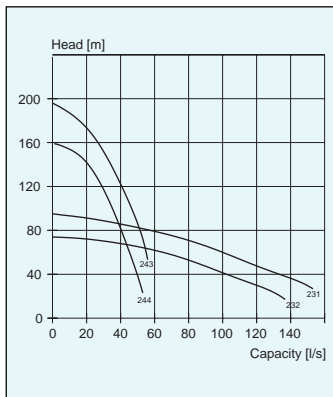

BIBO 2250

Technical data	MT	HT
IMPELLERCODE	431/432	433/434
PHASE	3-	3-
SPEED OF ROTATION	1475 rpm	1475 rpm
OUTPUT POWER	54 kW	54 kW
INPUT POWER	59 kW	59 kW
WEIGHT	540 kg	540 kg

Poly-Life® version available

BIBO 3067

Impeller code	No. of vanes	Outlet dia mm CP vers.	Through-let, mm	Motor rating kW	rpm	Available versions
253	3	38	10	0.9*	2815	BP/BS
251	3	38	10	1.2	2815	BP/BS
231	6	38	10	1.2	2815	BP/BS

Weight, kg	BP	BS
HT / MT	34	34

* Single phase

BIBO 2400

Technical data	MT	HT
IMPELLERCODE	231/232	243/244
PHASE	3-	3-
SPEED OF ROTATION	2970 rpm	2970 rpm
OUTPUT POWER	90 kW	90 kW
INPUT POWER	97 kW	97 kW
WEIGHT	900 kg	985 kg

Poly-Life® version available

BIBO 3080

Technical data	MT	HT	ST
IMPELLERCODE	431	234	263
PHASE	3-	3-	3-
SPEED OF ROTATION	1400 rpm	2800 rpm	2800 rpm
OUTPUT POWER	4.0 kW	5.5 kW	5.5 kW
INPUT POWER	5.0 kW	7.3 kW	7.3 kW
WEIGHT	61 kg ¹⁾ 100 kg ²⁾	61 kg ¹⁾ 100 kg ²⁾	105 kg ³⁾