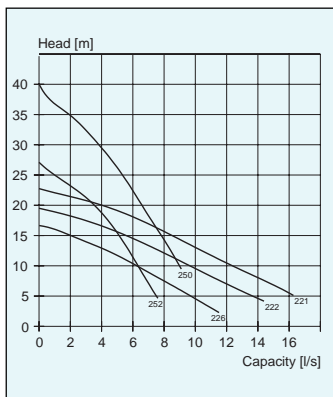

BIBO 2250

Technical data	MT	HT
IMPELLERCODE	431/432	433/434
PHASE	3-	3-
SPEED OF ROTATION	1475 rpm	1475 rpm
OUTPUT POWER	54 kW	54 kW
INPUT POWER	59 kW	59 kW
WEIGHT	540 kg	540 kg

Poly-Life® version available

BIBO 3067

Impeller code	No. of vanes	Outlet dia mm CP vers.	Through-let, mm	Motor rating kW	rpm	Available versions
253	3	38	10	0.9*	2815	BP/BS
251	3	38	10	1.2	2815	BP/BS
231	6	38	10	1.2	2815	BP/BS

Weight, kg	BP	BS
HT / MT	34	34

* Single phase

BIBO 2400

Technical data	MT	HT
IMPELLERCODE	231/232	243/244
PHASE	3-	3-
SPEED OF ROTATION	2970 rpm	2970 rpm
OUTPUT POWER	90 kW	90 kW
INPUT POWER	97 kW	97 kW
WEIGHT	900 kg	985 kg

Poly-Life® version available

BIBO 3080

Technical data	MT	HT	ST
IMPELLERCODE	431	234	263
PHASE	3-	3-	3-
SPEED OF ROTATION	1400 rpm	2800 rpm	2800 rpm
OUTPUT POWER	4.0 kW	5.5 kW	5.5 kW
INPUT POWER	5.0 kW	7.3 kW	7.3 kW
WEIGHT	61 kg¹⁾ 100 kg²⁾	61 kg¹⁾ 100 kg²⁾	105 kg³⁾

¹⁾Aluminium ²⁾Castiron ³⁾Alum-bronze

BIBO 3060

Technical data	MT	HT
IMPELLERCODE	221, 222, 226	250, 252
PHASE	3-	3-
SPEED OF ROTATION	2800 rpm	2800 rpm
OUTPUT POWER	2.4 kW	2.4 kW
INPUT POWER	3.3 kW	2.3 kW
WEIGHT	41 kg	41 kg

Poly-Life® version available