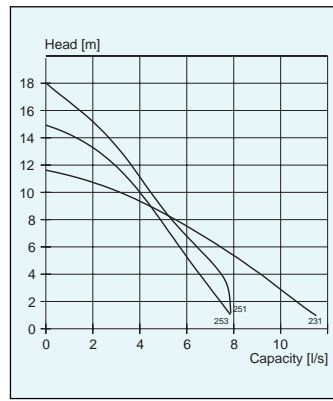

BIBO 2250

Technical data	MT	HT
IMPELLERCODE	431/432	433/434
PHASE	3-	3-
SPEED OF ROTATION	1475 rpm	1475 rpm
OUTPUT POWER	54 kW	54 kW
INPUT POWER	59 kW	59 kW
WEIGHT	540 kg	540 kg

Poly-Life® version available

BIBO 3067

Impeller code	No. of vanes	Outlet dia mm CP vers.	Through-let, mm	Motor rating kW	rpm	Available versions
253	3	38	10	0.9*	2815	BP/BS
251	3	38	10	1.2	2815	BP/BS
231	6	38	10	1.2	2815	BP/BS

Weight, kg	BP	BS
HT / MT	34	34

* Single phase

BIBO 2400

Technical data	MT	HT
IMPELLERCODE	231/232	243/244
PHASE	3-	3-
SPEED OF ROTATION	2970 rpm	2970 rpm
OUTPUT POWER	90 kW	90 kW
INPUT POWER	97 kW	97 kW
WEIGHT	900 kg	985 kg

Poly-Life® version available

BIBO 3080

Technical data	MT	HT	ST
IMPELLERCODE	431	234	263
PHASE	3-	3-	3-
SPEED OF ROTATION	1400 rpm	2800 rpm	2800 rpm
OUTPUT POWER	4.0 kW	5.5 kW	5.5 kW
INPUT POWER	5.0 kW	7.3 kW	7.3 kW
WEIGHT	61 kg ¹⁾ 100 kg ²⁾	61 kg ¹⁾ 100 kg ²⁾	105 kg ³⁾