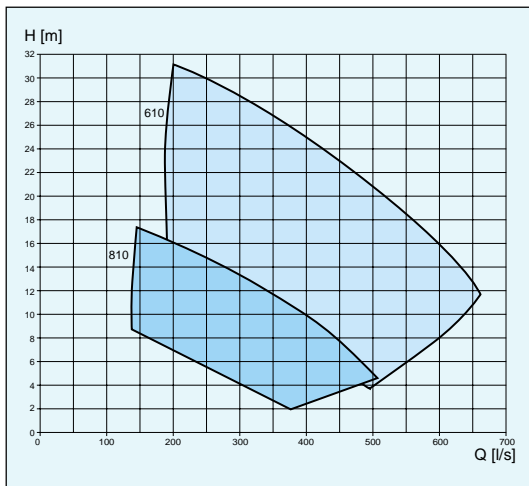

CP/CT/CZ

Impeller code	No. of vanes	Outlet dia mm CP vers.	Through-let, mm	Motor rating kW		rpm	Available versions
				P₁	P₂		
610	3	350	∅ 102	64-150	58-140	990	CP/CT/CZ
810	3	350	∅ 102	51-61	45-55	735	CP/CT/CZ