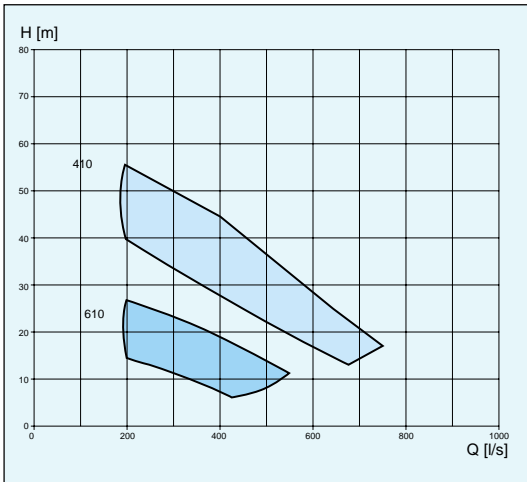

RP/RT

Impeller code	No. of vanes	Outlet dia mm	Through-let, mm	Motor rating kW		rpm	Available versions
				P ₁	P ₂		
480	6	150	37 x 37	45	40	1475	RP/RT
484	6	150	32 x 32	60	54	1475	RP/RT

R 3300

	RP	RT
Max weight, kg	820	943

CP/CS/CT/CZ

Impeller code	No. of vanes	Outlet dia mm CP vers.	Through-let, mm	Motor rating kW		rpm	Available versions
				P ₁	P ₂		
631	3	300	∅ 104	64-150	58-140	985	CP/CSCT/CZ

3306

	CP	CS	CT	CZ
Max weight, kg	1920	2005	1820	1820

CP/CS/CT/CZ

Impeller code	No. of vanes	Outlet dia mm CP vers.	Through-let, mm	Motor rating kW		rpm	Available versions
				P ₁	P ₂		
410	3	300	∅ 104	181-228	170-215	1480	CP/CSCT/CZ
610	3	300	∅ 104	64-150	58-140	985	CP/CSCT/CZ