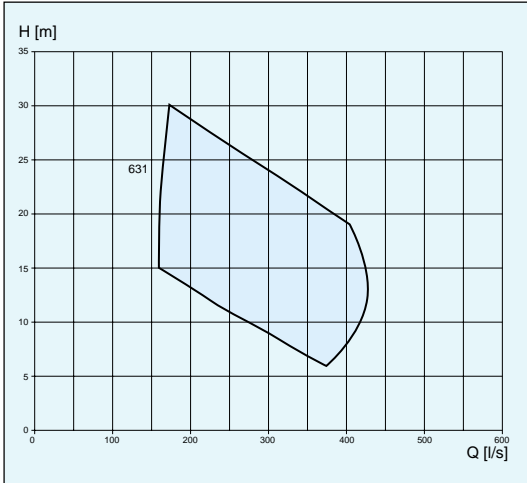

RP/RT

Impeller code	No. of vanes	Outlet dia mm	Through-let, mm	Motor rating kW		rpm	Available versions
				P ₁	P ₂		
480	6	150	37 x 37	45	40	1475	RP/RT
484	6	150	32 x 32	60	54	1475	RP/RT

R 3300

	RP	RT
Max weight, kg	820	943

CP/CS/CT/CZ

Impeller code	No. of vanes	Outlet dia mm CP vers.	Through-let, mm	Motor rating kW		rpm	Available versions
				P ₁	P ₂		
631	3	300	∅ 104	64-150	58-140	985	CP/CSCT/CZ

3306

	CP	CS	CT	CZ
Max weight, kg	1920	2005	1820	1820

CP/CS/CT/CZ

Impeller code	No. of vanes	Outlet dia mm CP vers.	Through-let, mm	Motor rating kW		rpm	Available versions
				P ₁	P ₂		
410	3	300	∅ 104	181-228	170-215	1480	CP/CSCT/CZ
610	3	300	∅ 104	64-150	58-140	985	CP/CSCT/CZ