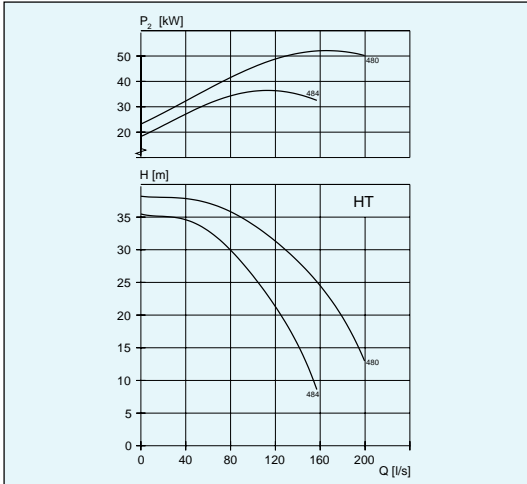

RP/RT

Impeller code	No. of vanes	Outlet dia mm	Through-let, mm	Motor rating kW		rpm	Available versions
				P ₁	P ₂		
480	6	150	37 x 37	45	40	1475	RP/RT
484	6	150	32 x 32	60	54	1475	RP/RT

R 3300

	RP	RT
Max weight, kg	820	943

CP/CS/CT/CZ

Impeller code	No. of vanes	Outlet dia mm CP vers.	Through-let, mm	Motor rating kW		rpm	Available versions
				P ₁	P ₂		
631	3	300	∅ 104	64-150	58-140	985	CP/CSCT/CZ

3306

	CP	CS	CT	CZ
Max weight, kg	1920	2005	1820	1820

CP/CS/CT/CZ

Impeller code	No. of vanes	Outlet dia mm CP vers.	Through-let, mm	Motor rating kW		rpm	Available versions
				P ₁	P ₂		
410	3	300	∅ 104	181-228	170-215	1480	CP/CSCT/CZ
610	3	300	∅ 104	64-150	58-140	985	CP/CSCT/CZ