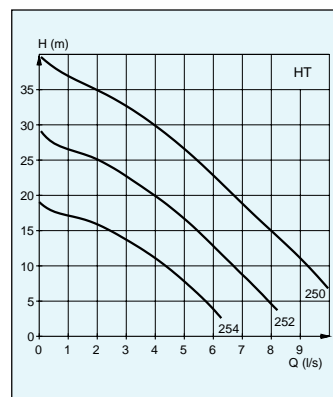

## IN BRONZE AND STAINLESS STEEL

**2060**  
Stainless steel

Weight, kg	BS
	32

Impeller code	Outlet dia mm BS vers.	Through-let, mm	Motor rating kW	rpm	Available versions
231	62	8	2.2	2800	BS
232	62	8	2.2	2800	BS

**2075**  
Bronze

Weight, kg	BS
	85

Impeller code	Outlet dia mm BS vers.	Through-let, mm	Motor rating kW	rpm	Available versions
233	75	8	3.7	2800	BS
231	100	8	3.7	2800	BS

**2201**  
Bronze

Weight, kg	BS
	460

Impeller code	Outlet dia mm BS vers.	Through-let, mm	Motor rating kW	rpm	Available versions
253	100	10	37	2920	BS

**3085**  
Stainless steel

Weight, kg	BP	BS
	58	58

Impeller code	No. of channels	Outlet dia mm BP vers.	Through-let, mm	Motor rating kW P <sub>1</sub> P <sub>2</sub>	rpm	Available versions
250	3	50	10	3.0 2.4	2830	BP/BS
252	3	50	10	3.0 2.4	2830	BP/BS
254	3	50	10	3.0 2.4	2830	BP/BS