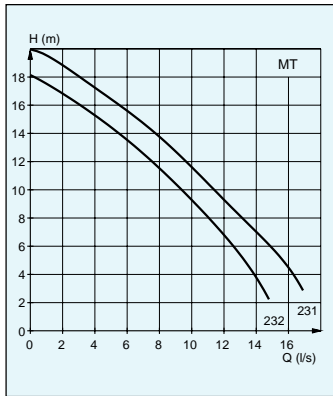

## IN BRONZE AND STAINLESS STEEL

**2060**  
Stainless steel

Weight, kg	BS
	32

Impeller code	Outlet dia mm BS vers.	Through-let, mm	Motor rating kW	rpm	Available versions
231	62	8	2.2	2800	BS
232	62	8	2.2	2800	BS

**2075**  
Bronze

Weight, kg	BS
	85

Impeller code	Outlet dia mm BS vers.	Through-let, mm	Motor rating kW	rpm	Available versions
233	75	8	3.7	2800	BS
231	100	8	3.7	2800	BS

**2201**  
Bronze

Weight, kg	BS
	460

Impeller code	Outlet dia mm BS vers.	Through-let, mm	Motor rating kW	rpm	Available versions
253	100	10	37	2920	BS

**3085**  
Stainless steel

Weight, kg	BP	BS
	58	58

Impeller code	No. of channels	Outlet dia mm BP vers.	Through-let, mm	Motor rating kW P <sub>1</sub> P <sub>2</sub>	rpm	Available versions
250	3	50	10	3.0 2.4	2830	BP/BS
252	3	50	10	3.0 2.4	2830	BP/BS
254	3	50	10	3.0 2.4	2830	BP/BS