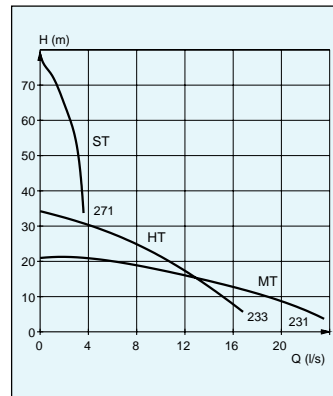

## IN BRONZE AND STAINLESS STEEL

**2060**  
Stainless steel

Weight, kg	BS
	32

Impeller code	Outlet dia mm BS vers.	Through-let, mm	Motor rating kW	rpm	Available versions
231	62	8	2.2	2800	BS
232	62	8	2.2	2800	BS

**2075**  
Bronze

Weight, kg	BS
	85

Impeller code	Outlet dia mm BS vers.	Through-let, mm	Motor rating kW	rpm	Available versions
233	75	8	3.7	2800	BS
231	100	8	3.7	2800	BS

**2201**  
Bronze

Weight, kg	BS
	460

Impeller code	Outlet dia mm BS vers.	Through-let, mm	Motor rating kW	rpm	Available versions
253	100	10	37	2920	BS

**3085**  
Stainless steel

Weight, kg	BP	BS
	58	58

Impeller code	No. of channels	Outlet dia mm BP vers.	Through-let, mm	Motor rating kW P <sub>1</sub> P <sub>2</sub>	rpm	Available versions
250	3	50	10	3.0 2.4	2830	BP/BS
252	3	50	10	3.0 2.4	2830	BP/BS
254	3	50	10	3.0 2.4	2830	BP/BS