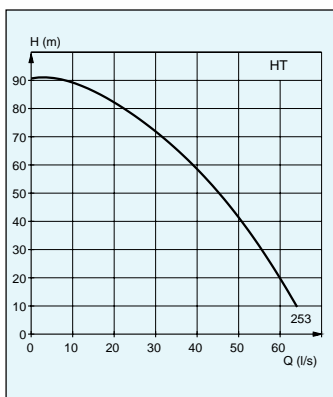

## IN BRONZE AND STAINLESS STEEL

**2060**  
Stainless steel

Weight, kg	BS
	32

Impeller code	Outlet dia mm BS vers.	Through-let, mm	Motor rating kW	rpm	Available versions
231	62	8	2.2	2800	BS
232	62	8	2.2	2800	BS

**2075**  
Bronze

Weight, kg	BS
	85

Impeller code	Outlet dia mm BS vers.	Through-let, mm	Motor rating kW	rpm	Available versions
233	75	8	3.7	2800	BS
231	100	8	3.7	2800	BS

**2201**  
Bronze

Weight, kg	BS
	460

Impeller code	Outlet dia mm BS vers.	Through-let, mm	Motor rating kW	rpm	Available versions
253	100	10	37	2920	BS

**3085**  
Stainless steel

Weight, kg	BP	BS
	58	58

Impeller code	No. of channels	Outlet dia mm BP vers.	Through-let, mm	Motor rating kW P <sub>1</sub> P <sub>2</sub>	rpm	Available versions
250	3	50	10	3.0 2.4	2830	BP/BS
252	3	50	10	3.0 2.4	2830	BP/BS
254	3	50	10	3.0 2.4	2830	BP/BS