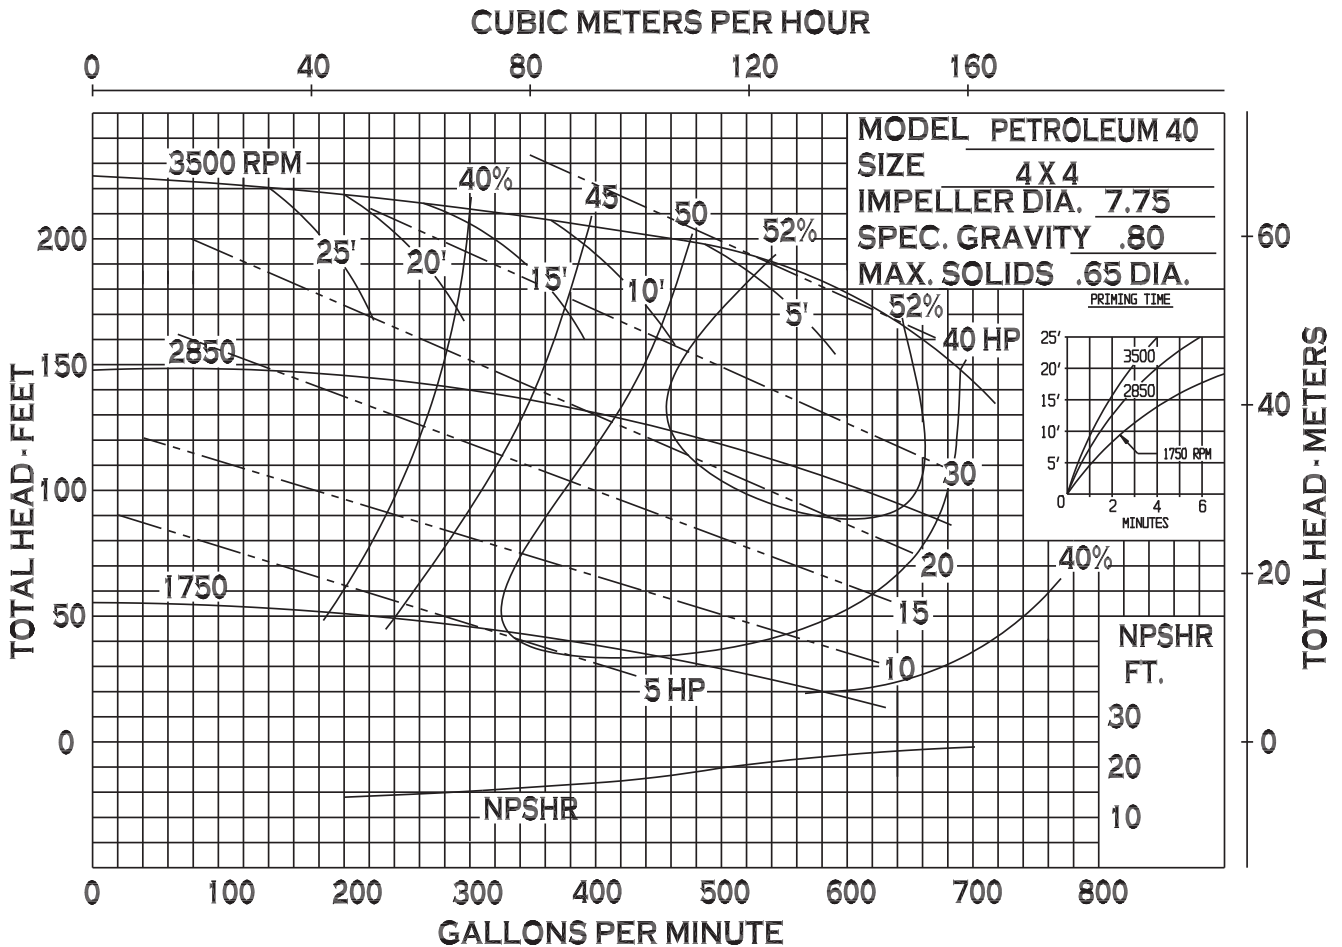

PETROLEUM 40