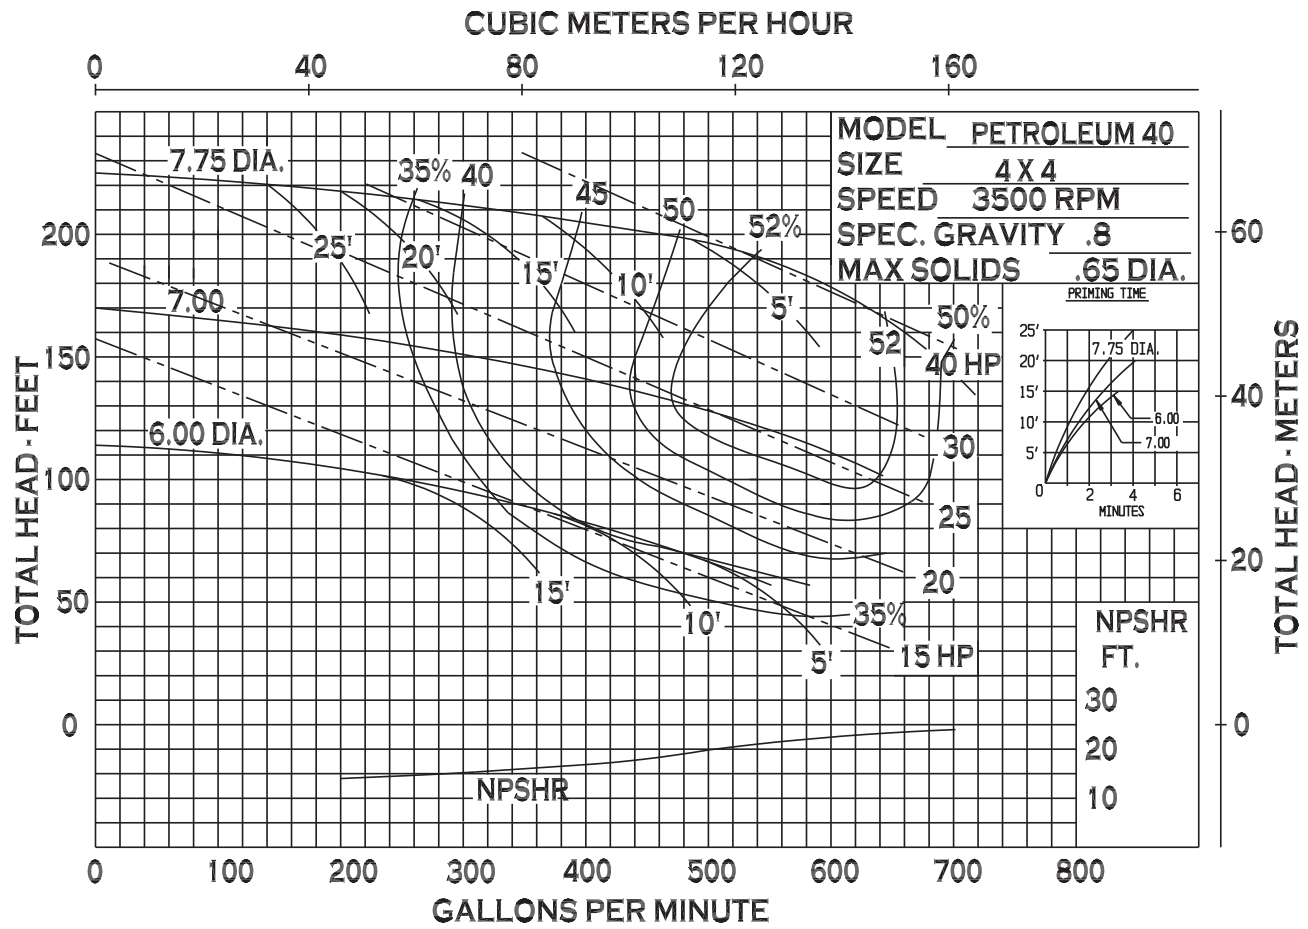

PETROLEUM 40