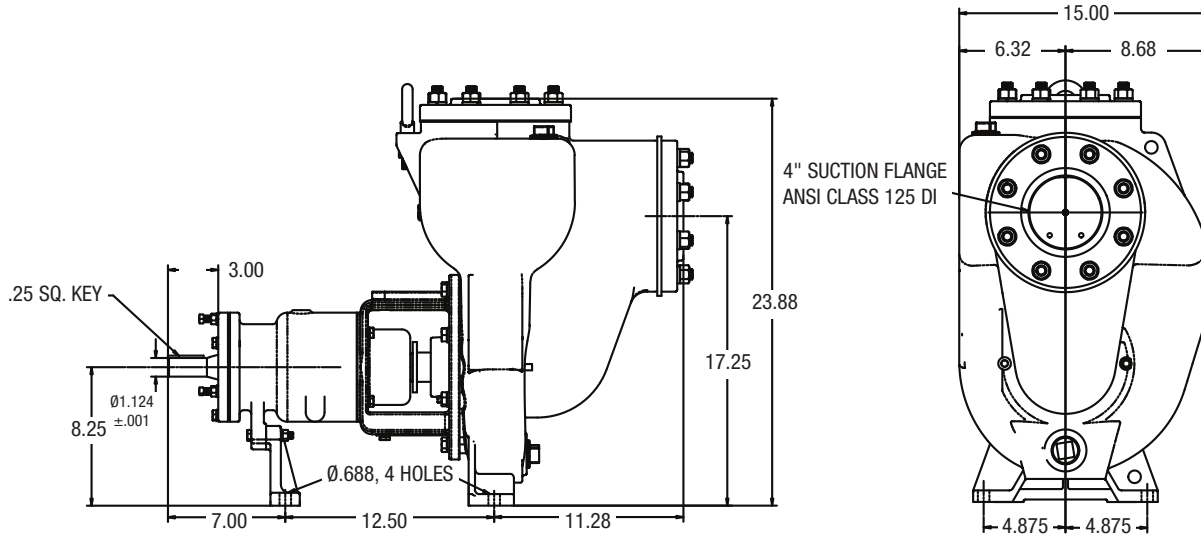

PEDESTAL-MOUNT

motralec

4 rue Lavoisier . ZA Lavoisier . 95223 HERBLAY CEDEX
Tel. : 01.39.97.65.10 / Fax. : 01.39.97.68.48
Demande de prix / e-mail : service-commercial@motralec.com
www.motralec.com