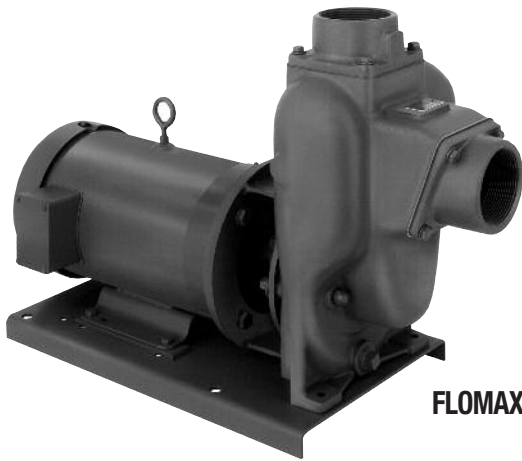

FLOMAX 5 8 10

SELF PRIMING CENTRIFUGAL PUMP FEATURES

- CLOSED COUPLED TO ELECTRIC MOTOR
- PUMPAK ONLY TO MOUNT TO STANDARD NEMA "C" FACE MOTOR
- FLOWS - 100-750 GPM
- PRESSURES - 100-230 FEET HEAD
- AVAILABLE IN: CAST IRON AND BRONZE
FLOMAX 5 AND FLOMAX 8 ALSO AVAILABLE IN ALUMINUM
FLOMAX 8 AND FLOMAX 15 ALSO AVAILABLE IN STAINLESS STEEL
- WITH OR WITHOUT ELECTRIC MOTOR
- IMPELLER - CAST IRON, BRONZE, ALUMINUM & STAINLESS STEEL
FLOMAX 40 CAST IRON, BRONZE & STAINLESS STEEL
FLOMAX 30 DUCTILE IRON & BRONZE
- SHAFT SLEEVE - STAINLESS STEEL
- FASTENERS - STAINLESS STEEL
- SEALS - STANDARD VITON, OPTIONAL SEALS AVAILABLE
PRESSURE LUBRICATED DOUBLE SEALS
- OPTIONS:
 - ENGINE DRIVES
 - PEDESTAL MODELS
 - HYDRAULIC DRIVES AND CLUTCHPAKS
- ABS TYPE APPROVAL FOR MANY SHIPBOARD SERVICES

www.motralec.com

15 30 40

**FLOMAX 5 & 8
DOUBLE SEAL**

**FLOMAX 30
CLOSE COUPLED**

FLOMAX 15

FLOMAX 40

Self-Priming Centrifugal Pump Selection

Flomax 5 Pump Performance Curves

Flomax 8 Pump Performance Curves

Other Performance Curves Available Upon Request

Flomax 5 & 8 Pump Double Seal Performance Curves

Flomax 10 Pump Performance Curves

Other Performance Curves Available Upon Request