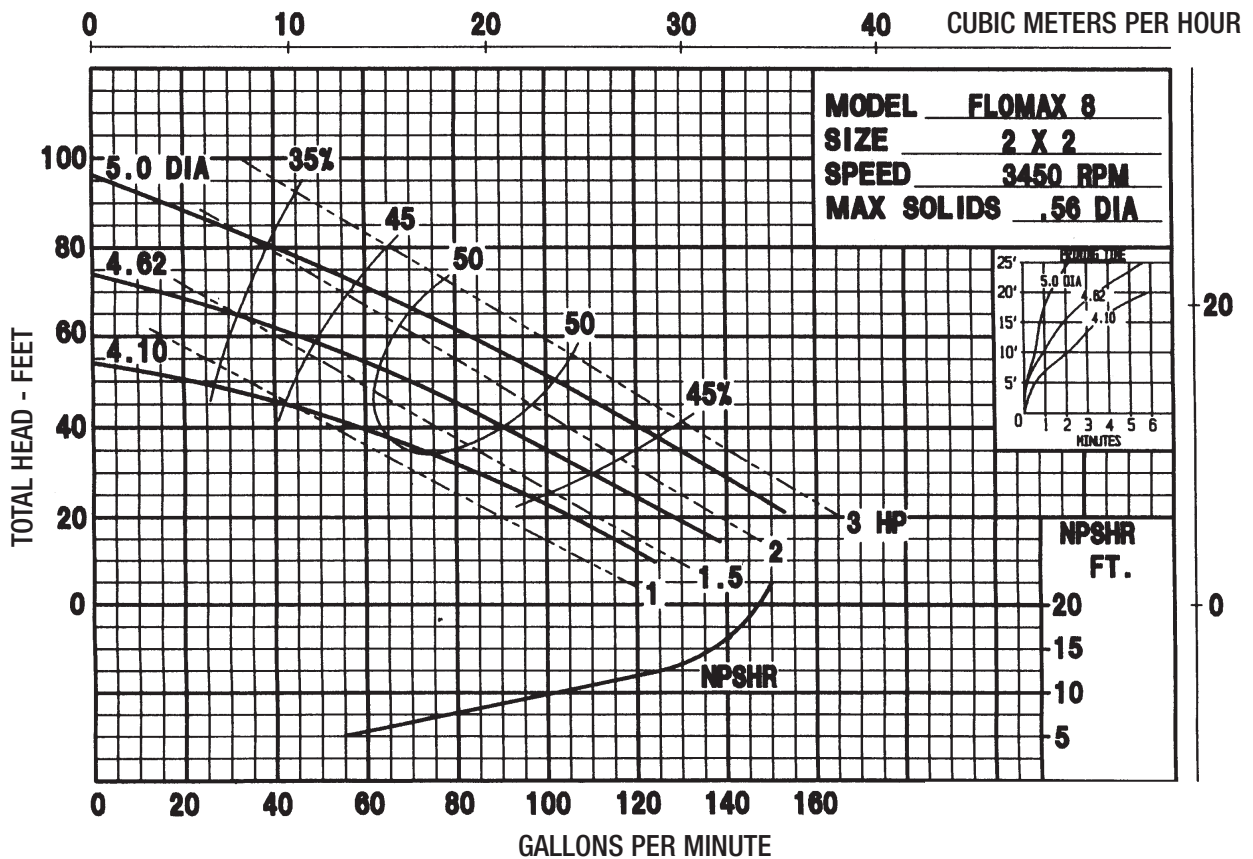

www.motralec.com

15 30 40

**FLOMAX 5 & 8
DOUBLE SEAL**

**FLOMAX 30
CLOSE COUPLED**

FLOMAX 15

FLOMAX 40

Self-Priming Centrifugal Pump Selection

Flomax 5 Pump Performance Curves

Flomax 8 Pump Performance Curves

Other Performance Curves Available Upon Request

Flomax 5 & 8 Pump Double Seal Performance Curves

Flomax 10 Pump Performance Curves

Other Performance Curves Available Upon Request

Flomax 15 Pump Performance Curves

Flomax 15 Pump Double Seal Performance Curves

Flomax 30 Pump Performance Curves

Flomax 40 Pump Performance Curves

Other Performance Curves Available Upon Request

Flomax 5 Dimensions