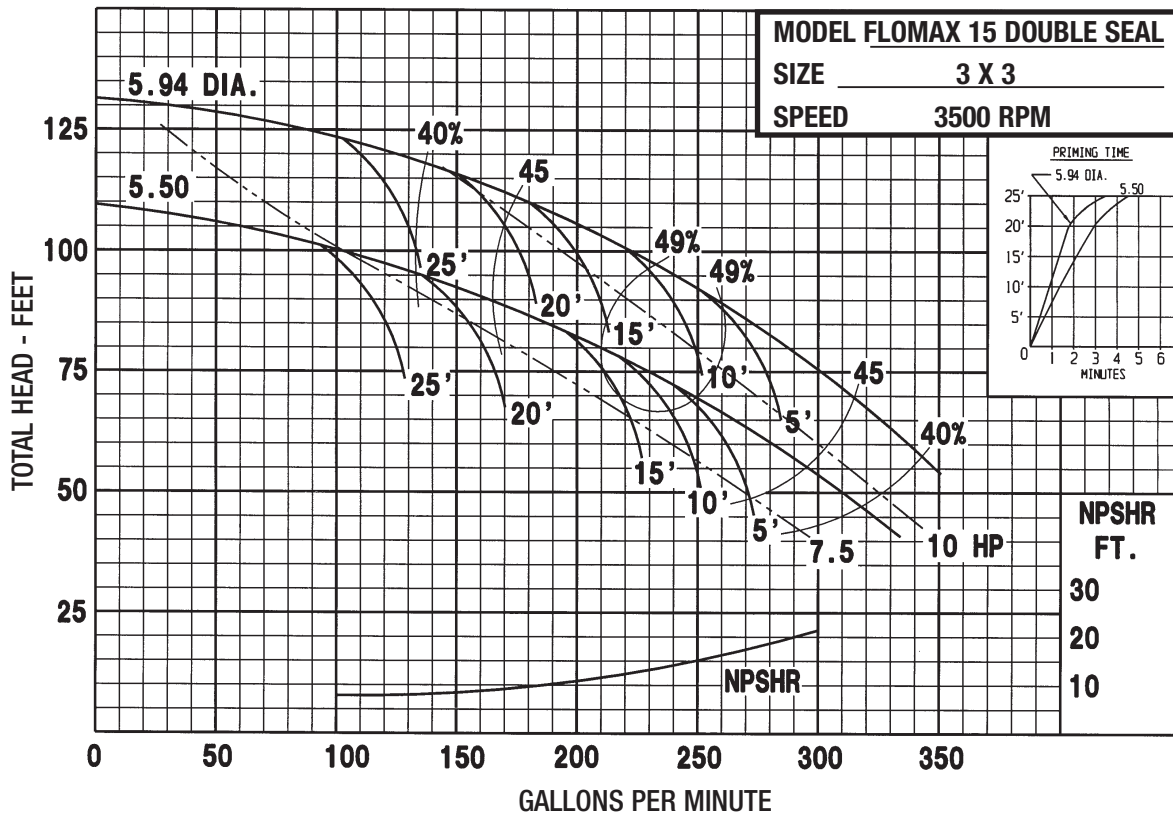

www.motralec.com

15 30 40

**FLOMAX 5 & 8
DOUBLE SEAL**

**FLOMAX 30
CLOSE COUPLED**

FLOMAX 15

FLOMAX 40

Self-Priming Centrifugal Pump Selection

Flomax 5 Pump Performance Curves

Flomax 8 Pump Performance Curves

Other Performance Curves Available Upon Request

Flomax 5 & 8 Pump Double Seal Performance Curves

Flomax 10 Pump Performance Curves

Other Performance Curves Available Upon Request

Flomax 15 Pump Performance Curves

Flomax 15 Pump Double Seal Performance Curves

Flomax 30 Pump Performance Curves

Flomax 40 Pump Performance Curves

Other Performance Curves Available Upon Request

Flomax 5 Dimensions