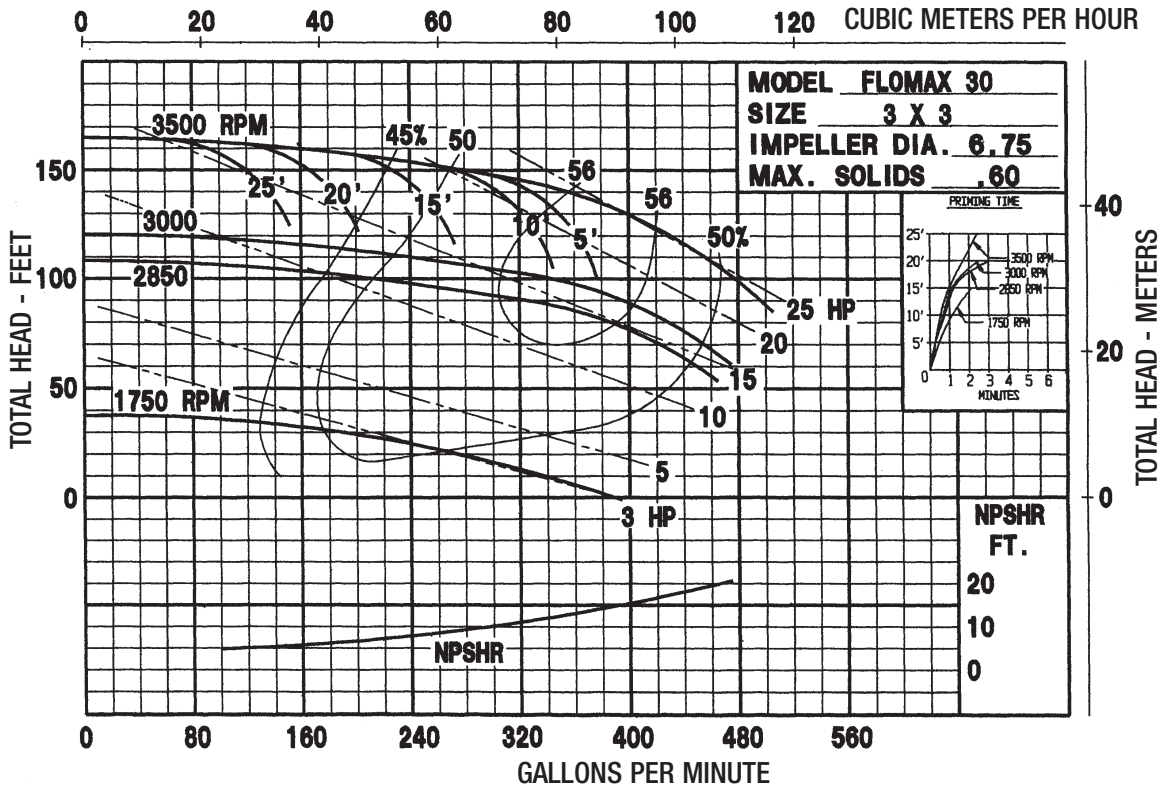

www.motralec.com

15 30 40

**FLOMAX 5 & 8
DOUBLE SEAL**

**FLOMAX 30
CLOSE COUPLED**

FLOMAX 15

FLOMAX 40

Self-Priming Centrifugal Pump Selection

Flomax 5 Pump Performance Curves

Flomax 8 Pump Performance Curves

Other Performance Curves Available Upon Request

Flomax 5 & 8 Pump Double Seal Performance Curves

Flomax 10 Pump Performance Curves

Other Performance Curves Available Upon Request

Flomax 15 Pump Performance Curves

Flomax 15 Pump Double Seal Performance Curves

Flomax 30 Pump Performance Curves

Flomax 40 Pump Performance Curves

Other Performance Curves Available Upon Request

Flomax 5 Dimensions