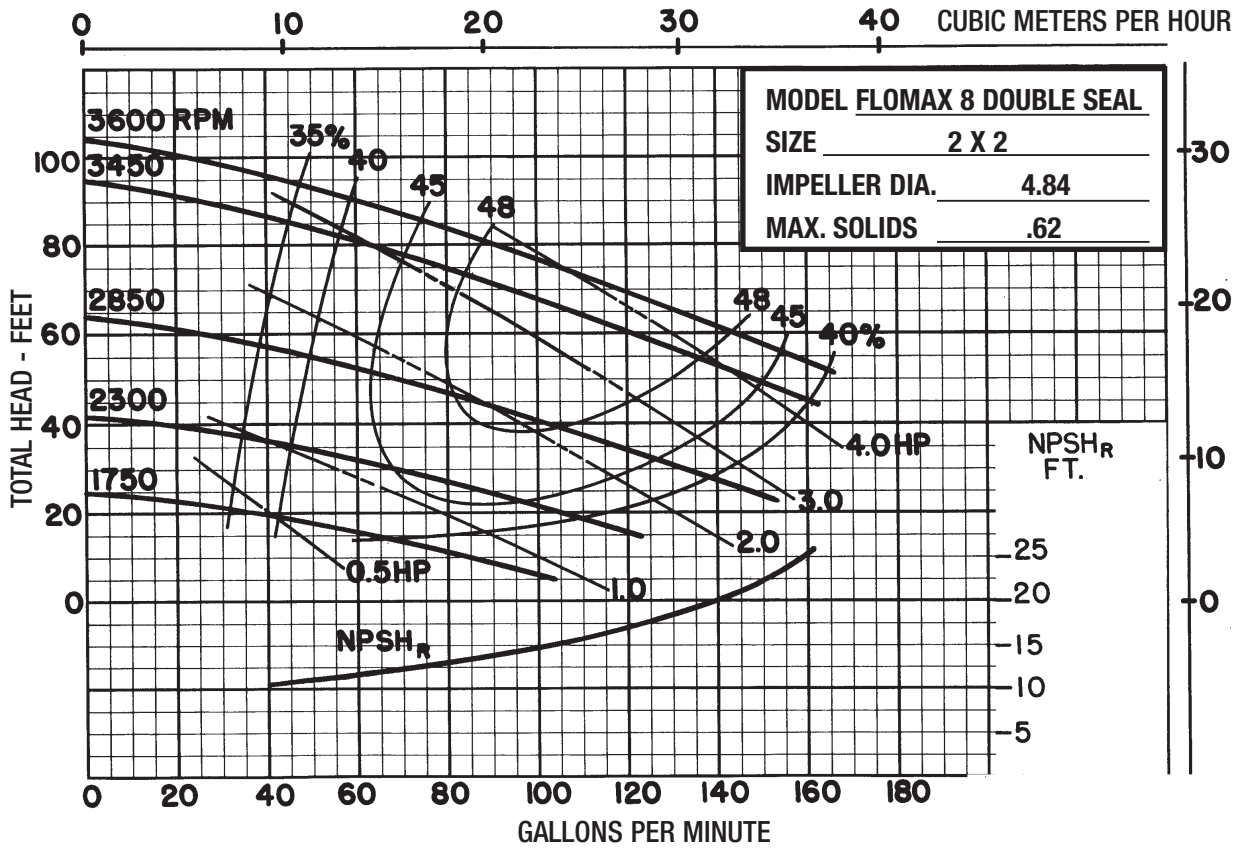

www.motralec.com

15 30 40

**FLOMAX 5 & 8
DOUBLE SEAL**

**FLOMAX 30
CLOSE COUPLED**

FLOMAX 15

FLOMAX 40

Self-Priming Centrifugal Pump Selection

Flomax 5 Pump Performance Curves

Flomax 8 Pump Performance Curves

Other Performance Curves Available Upon Request

Flomax 5 & 8 Pump Double Seal Performance Curves

Flomax 10 Pump Performance Curves

Other Performance Curves Available Upon Request

Flomax 15 Pump Performance Curves

Flomax 15 Pump Double Seal Performance Curves

Flomax 30 Pump Performance Curves

Flomax 40 Pump Performance Curves

Other Performance Curves Available Upon Request

Flomax 5 Dimensions