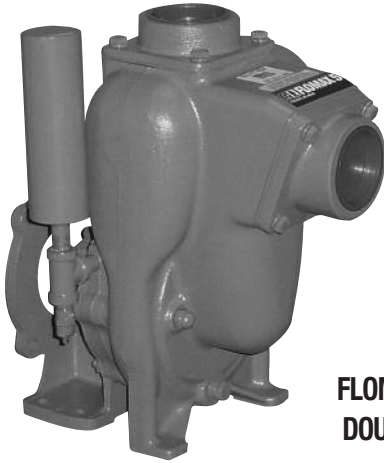

FLOMAX 5 8 10

SELF PRIMING CENTRIFUGAL PUMP FEATURES

- CLOSED COUPLED TO ELECTRIC MOTOR
- PUMPAK ONLY TO MOUNT TO STANDARD NEMA "C" FACE MOTOR
- FLOWS - 100-750 GPM
- PRESSURES - 100-230 FEET HEAD
- AVAILABLE IN: CAST IRON AND BRONZE
FLOMAX 5 AND FLOMAX 8 ALSO AVAILABLE IN ALUMINUM
FLOMAX 8 AND FLOMAX 15 ALSO AVAILABLE IN STAINLESS STEEL
- WITH OR WITHOUT ELECTRIC MOTOR
- IMPELLER - CAST IRON, BRONZE, ALUMINUM & STAINLESS STEEL
FLOMAX 40 CAST IRON, BRONZE & STAINLESS STEEL
FLOMAX 30 DUCTILE IRON & BRONZE
- SHAFT SLEEVE - STAINLESS STEEL
- FASTENERS - STAINLESS STEEL
- SEALS - STANDARD VITON, OPTIONAL SEALS AVAILABLE
PRESSURE LUBRICATED DOUBLE SEALS
- OPTIONS:
 - ENGINE DRIVES
 - PEDESTAL MODELS
 - HYDRAULIC DRIVES AND CLUTCHPAKS
- ABS TYPE APPROVAL FOR MANY SHIPBOARD SERVICES

MODEL	Suction	Discharge	Max. Solid Size
FLOMAX 5	1 1/2" NPT	1 1/2" NPT	.56"
FLOMAX 8	2" NPT	2" NPT	.56"
FLOMAX 10	2" NPT	2" NPT	.625"
FLOMAX 15	3" NPT	3" NPT	.625"
FLOMAX 30	3" NPT	3" NPT	.60"
FLOMAX 40	4" NPT	4" NPT	.65"

www.motralec.com

15 30 40

**FLOMAX 5 & 8
DOUBLE SEAL**

**FLOMAX 30
CLOSE COUPLED**

FLOMAX 15

FLOMAX 40

Self-Priming Centrifugal Pump Selection

Flomax 5 Pump Performance Curves