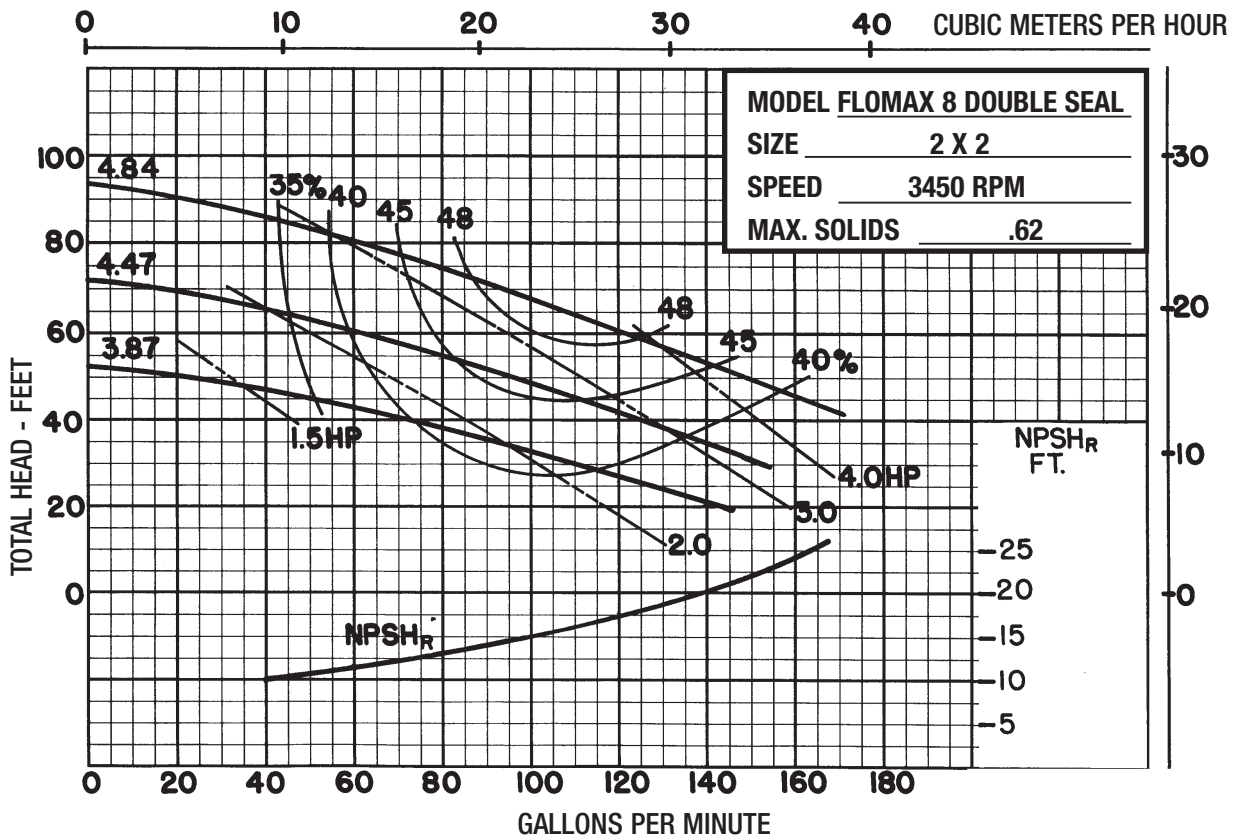

www.motralec.com

15 30 40

**FLOMAX 5 & 8
DOUBLE SEAL**

**FLOMAX 30
CLOSE COUPLED**

FLOMAX 15

FLOMAX 40

Self-Priming Centrifugal Pump Selection

Flomax 5 Pump Performance Curves

Flomax 8 Pump Performance Curves

Other Performance Curves Available Upon Request

Flomax 5 & 8 Pump Double Seal Performance Curves

Flomax 10 Pump Performance Curves

Other Performance Curves Available Upon Request

Flomax 15 Pump Performance Curves

Flomax 15 Pump Double Seal Performance Curves

Flomax 30 Pump Performance Curves

Flomax 40 Pump Performance Curves

Other Performance Curves Available Upon Request

Flomax 5 Dimensions