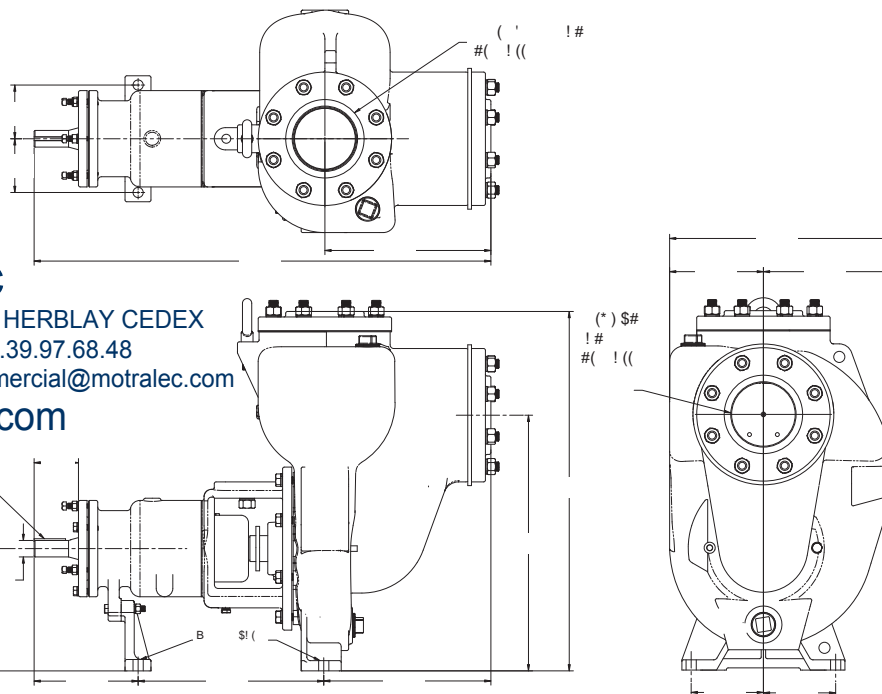

Flomax 15 Pump Performance Curves

Flomax 15 Pump Double Seal Performance Curves

Flomax 30 Pump Performance Curves

Flomax 40 Pump Performance Curves

Other Performance Curves Available Upon Request

Flomax 5 Dimensions

Flomax 8 Dimensions

Flomax 8 316 SS Dimensions

Flomax 5 & 8 Double Seal Dimensions

Flomax 10 Dimensions

Flomax 15 Dimensions

Flomax 15 316 SS Dimensions

Flomax 30 Pedestal Mount Dimensions

Flomax 40 Dimensions