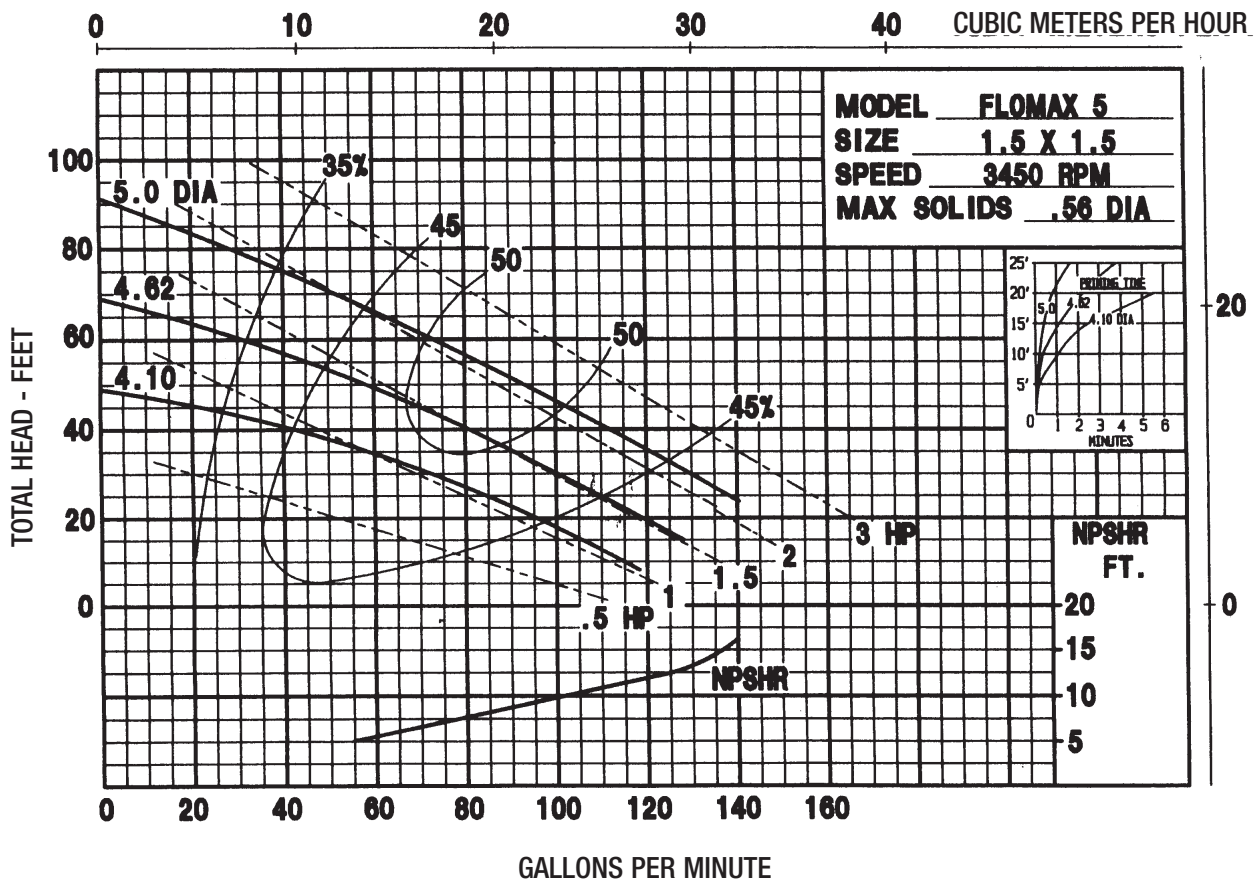

www.motralec.com

15 30 40

**FLOMAX 5 & 8
DOUBLE SEAL**

**FLOMAX 30
CLOSE COUPLED**

FLOMAX 15

FLOMAX 40

Self-Priming Centrifugal Pump Selection

Flomax 5 Pump Performance Curves

Flomax 8 Pump Performance Curves

Other Performance Curves Available Upon Request

Flomax 5 & 8 Pump Double Seal Performance Curves

Flomax 10 Pump Performance Curves

Other Performance Curves Available Upon Request

Flomax 15 Pump Performance Curves

Flomax 15 Pump Double Seal Performance Curves

Flomax 30 Pump Performance Curves

Flomax 40 Pump Performance Curves

Other Performance Curves Available Upon Request

Flomax 5 Dimensions