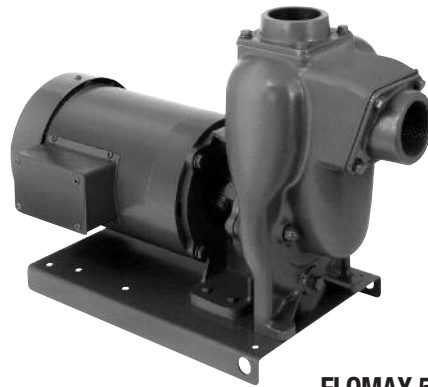

FLOMAX 5 8 10

SELF PRIMING CENTRIFUGAL PUMP FEATURES

- CLOSED COUPLED TO ELECTRIC MOTOR
- PUMPAK ONLY TO MOUNT TO STANDARD NEMA "C" FACE MOTOR
- FLOWS - 100-750 GPM
- PRESSURES - 100-230 FEET HEAD
- AVAILABLE IN: CAST IRON AND BRONZE
FLOMAX 5 AND FLOMAX 8 ALSO AVAILABLE IN ALUMINUM
FLOMAX 8 AND FLOMAX 15 ALSO AVAILABLE IN STAINLESS STEEL
- WITH OR WITHOUT ELECTRIC MOTOR
- IMPELLER - CAST IRON, BRONZE, ALUMINUM & STAINLESS STEEL
FLOMAX 40 CAST IRON, BRONZE & STAINLESS STEEL
FLOMAX 30 DUCTILE IRON & BRONZE
- SHAFT SLEEVE - STAINLESS STEEL
- FASTENERS - STAINLESS STEEL
- SEALS - STANDARD VITON, OPTIONAL SEALS AVAILABLE
PRESSURE LUBRICATED DOUBLE SEALS
- OPTIONS:
 - ENGINE DRIVES
 - PEDESTAL MODELS
 - HYDRAULIC DRIVES AND CLUTCHPAKS
- ABS TYPE APPROVAL FOR MANY SHIPBOARD SERVICES

MODEL	Suction	Discharge	Max. Solid Size
FLOMAX 5	1 1/2" NPT	1 1/2" NPT	.56"
FLOMAX 8	2" NPT	2" NPT	.56"
FLOMAX 10	2" NPT	2" NPT	.625"
FLOMAX 15	3" NPT	3" NPT	.625"
FLOMAX 30	3" NPT	3" NPT	.60"
FLOMAX 40	4" NPT	4" NPT	.65"

www.motralec.com

15 30 40

**FLOMAX 5 & 8
DOUBLE SEAL**

**FLOMAX 30
CLOSE COUPLED**

FLOMAX 15

FLOMAX 40

Self-Priming Centrifugal Pump Selection

Flomax 5 Pump Performance Curves