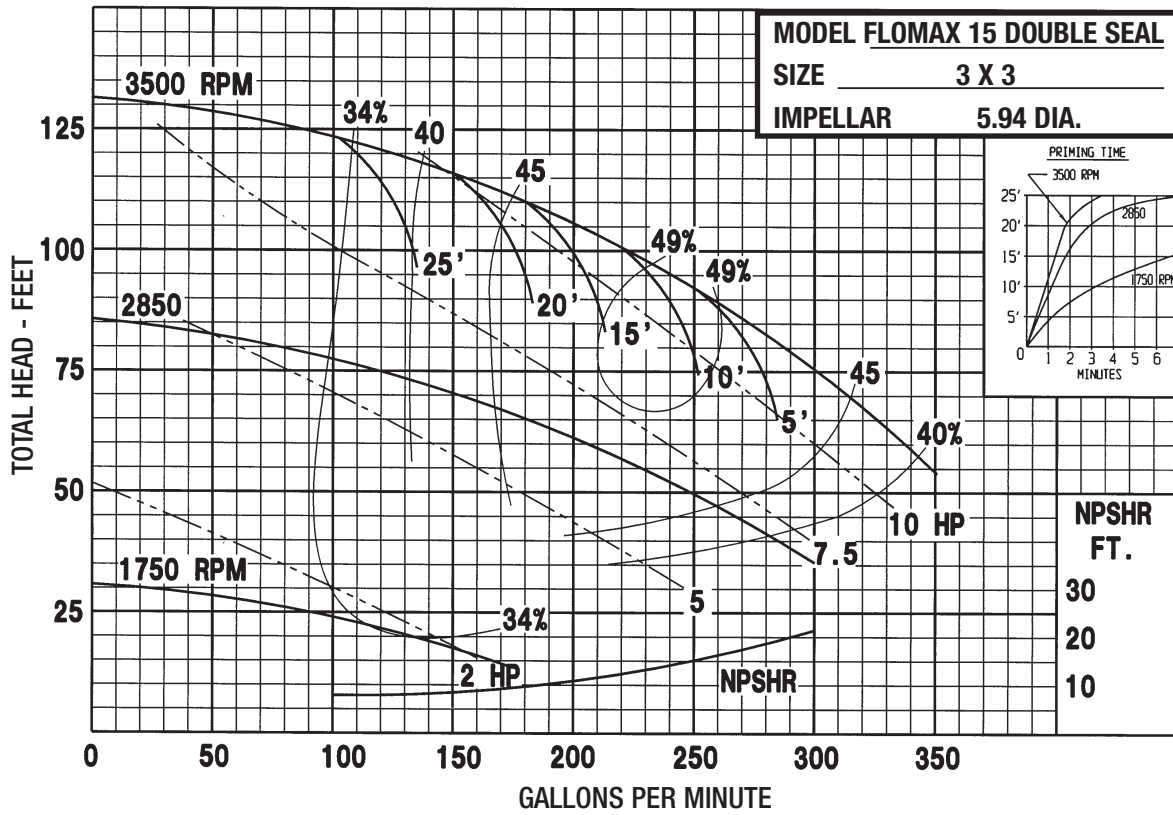

www.motralec.com

15 30 40

**FLOMAX 5 & 8
DOUBLE SEAL**

**FLOMAX 30
CLOSE COUPLED**

FLOMAX 15

FLOMAX 40

Self-Priming Centrifugal Pump Selection

Flomax 5 Pump Performance Curves

Flomax 8 Pump Performance Curves

Other Performance Curves Available Upon Request

Flomax 5 & 8 Pump Double Seal Performance Curves

Flomax 10 Pump Performance Curves

Other Performance Curves Available Upon Request

Flomax 15 Pump Performance Curves

Flomax 15 Pump Double Seal Performance Curves

Flomax 30 Pump Performance Curves

Flomax 40 Pump Performance Curves

Other Performance Curves Available Upon Request

Flomax 5 Dimensions