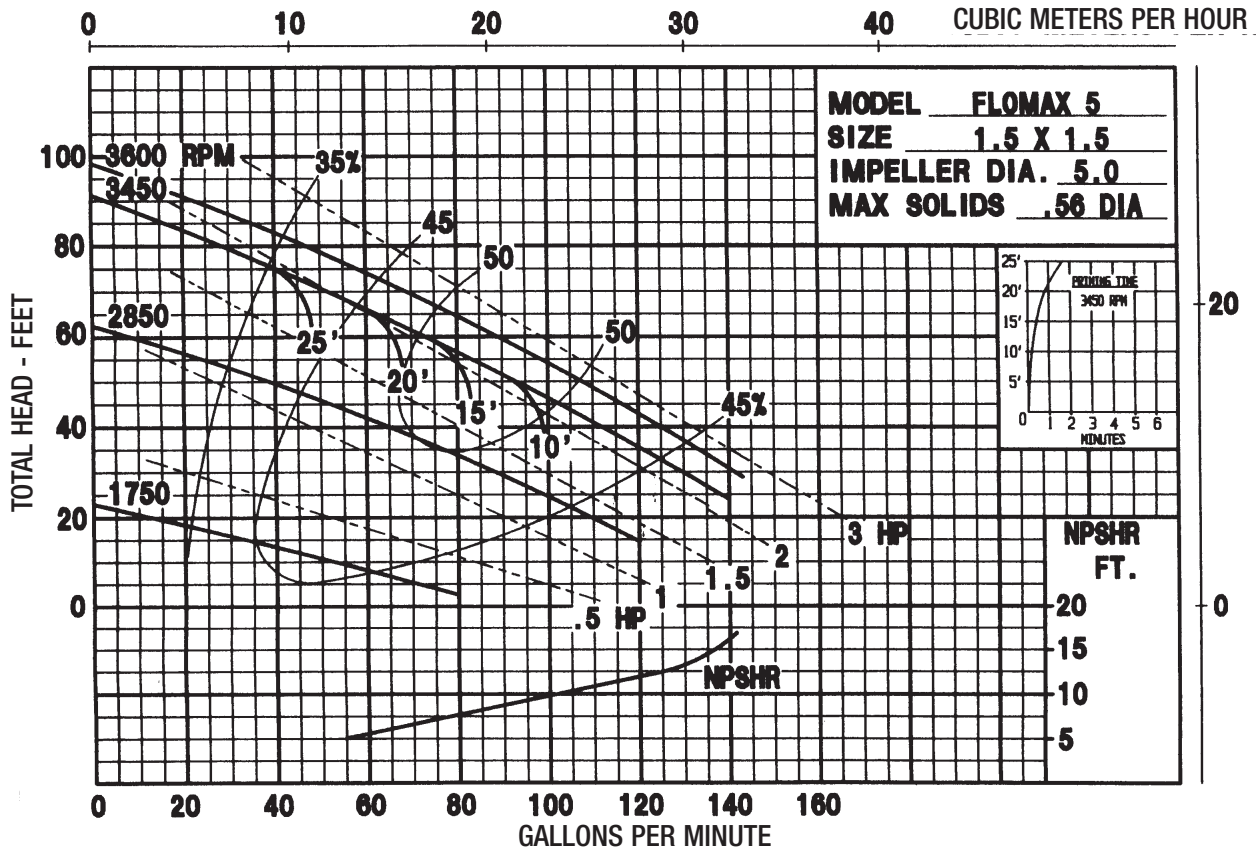

www.motralec.com

15 30 40

**FLOMAX 5 & 8
DOUBLE SEAL**

**FLOMAX 30
CLOSE COUPLED**

FLOMAX 15

FLOMAX 40

Self-Priming Centrifugal Pump Selection

Flomax 5 Pump Performance Curves

Flomax 8 Pump Performance Curves

Other Performance Curves Available Upon Request

Flomax 5 & 8 Pump Double Seal Performance Curves

Flomax 10 Pump Performance Curves

Other Performance Curves Available Upon Request

Flomax 15 Pump Performance Curves

Flomax 15 Pump Double Seal Performance Curves

Flomax 30 Pump Performance Curves

Flomax 40 Pump Performance Curves

Other Performance Curves Available Upon Request

Flomax 5 Dimensions