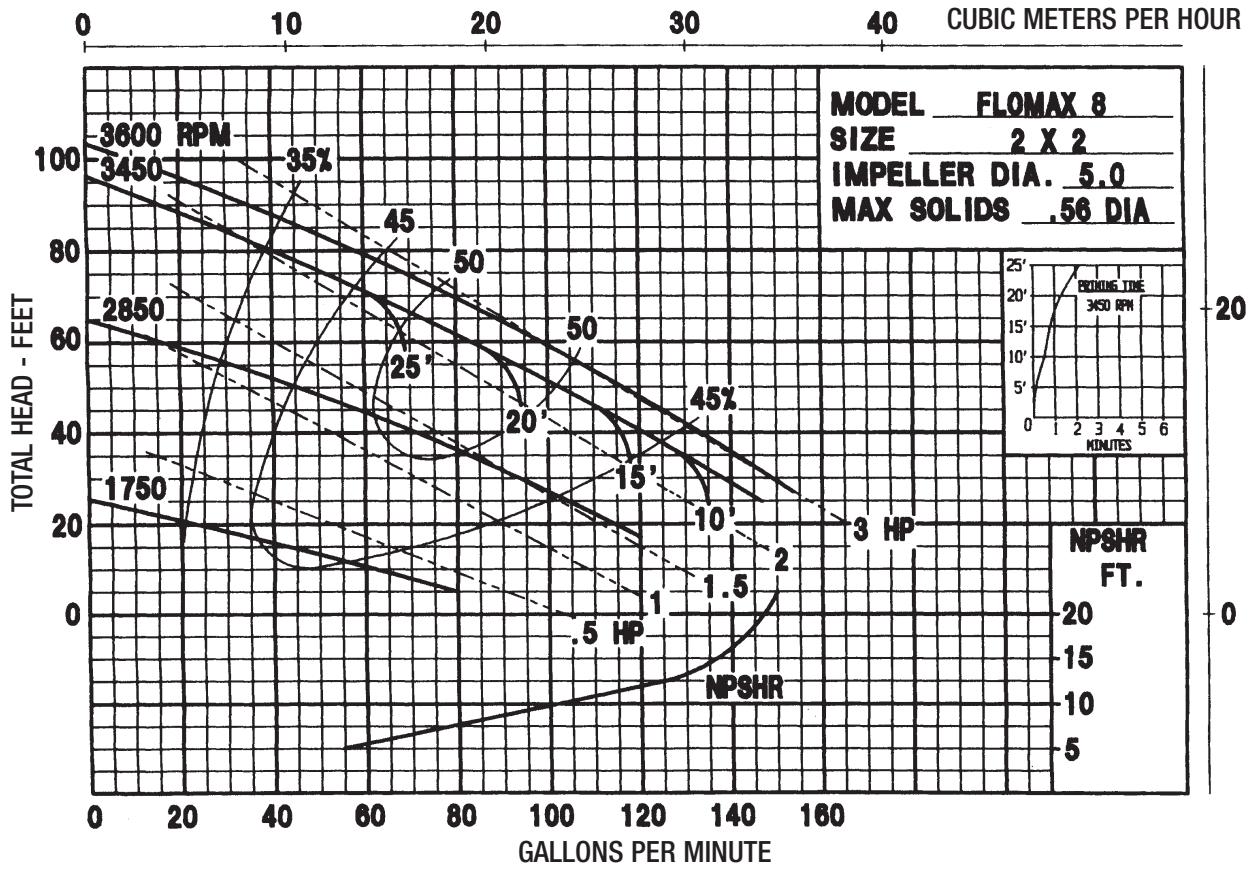

www.motralec.com

15 30 40

**FLOMAX 5 & 8
DOUBLE SEAL**

**FLOMAX 30
CLOSE COUPLED**

FLOMAX 15

FLOMAX 40

Self-Priming Centrifugal Pump Selection

Flomax 5 Pump Performance Curves

Flomax 8 Pump Performance Curves

Other Performance Curves Available Upon Request

Flomax 5 & 8 Pump Double Seal Performance Curves

Flomax 10 Pump Performance Curves

Other Performance Curves Available Upon Request

Flomax 15 Pump Performance Curves

Flomax 15 Pump Double Seal Performance Curves

Flomax 30 Pump Performance Curves

Flomax 40 Pump Performance Curves

Other Performance Curves Available Upon Request

Flomax 5 Dimensions