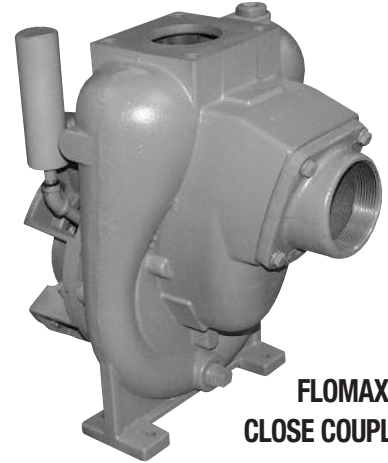

FLOMAX 5 8 10

SELF PRIMING CENTRIFUGAL PUMP FEATURES

- CLOSED COUPLED TO ELECTRIC MOTOR
- PUMPAK ONLY TO MOUNT TO STANDARD NEMA "C" FACE MOTOR
- FLOWS - 100-750 GPM
- PRESSURES - 100-230 FEET HEAD
- AVAILABLE IN: CAST IRON AND BRONZE
FLOMAX 5 AND FLOMAX 8 ALSO AVAILABLE IN ALUMINUM
FLOMAX 8 AND FLOMAX 15 ALSO AVAILABLE IN STAINLESS STEEL
- WITH OR WITHOUT ELECTRIC MOTOR
- IMPELLER - CAST IRON, BRONZE, ALUMINUM & STAINLESS STEEL
FLOMAX 40 CAST IRON, BRONZE & STAINLESS STEEL
FLOMAX 30 DUCTILE IRON & BRONZE
- SHAFT SLEEVE - STAINLESS STEEL
- FASTENERS - STAINLESS STEEL
- SEALS - STANDARD VITON, OPTIONAL SEALS AVAILABLE
PRESSURE LUBRICATED DOUBLE SEALS
- OPTIONS:
 - ENGINE DRIVES
 - PEDESTAL MODELS
 - HYDRAULIC DRIVES AND CLUTCHPAKS
- ABS TYPE APPROVAL FOR MANY SHIPBOARD SERVICES

MODEL	Suction	Discharge	Max. Solid Size
FLOMAX 5	1 1/2" NPT	1 1/2" NPT	.56"
FLOMAX 8	2" NPT	2" NPT	.56"
FLOMAX 10	2" NPT	2" NPT	.625"
FLOMAX 15	3" NPT	3" NPT	.625"
FLOMAX 30	3" NPT	3" NPT	.60"
FLOMAX 40	4" NPT	4" NPT	.65"

www.motralec.com

15 30 40

**FLOMAX 5 & 8
DOUBLE SEAL**

**FLOMAX 30
CLOSE COUPLED**

FLOMAX 15

FLOMAX 40

Self-Priming Centrifugal Pump Selection

Flomax 5 Pump Performance Curves