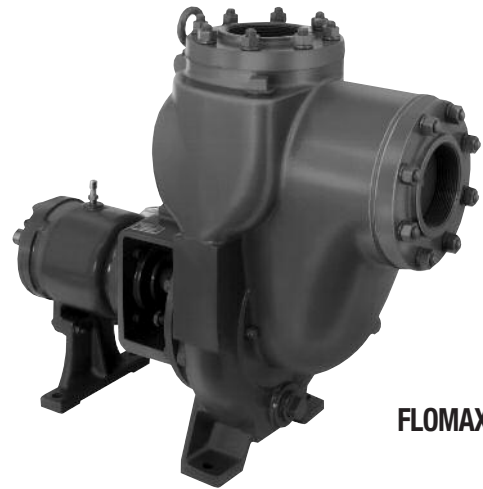

FLOMAX 5 8 10

SELF PRIMING CENTRIFUGAL PUMP FEATURES

- CLOSED COUPLED TO ELECTRIC MOTOR
- PUMPAK ONLY TO MOUNT TO STANDARD NEMA "C" FACE MOTOR
- FLOWS - 100-750 GPM
- PRESSURES - 100-230 FEET HEAD
- AVAILABLE IN: CAST IRON AND BRONZE
FLOMAX 5 AND FLOMAX 8 ALSO AVAILABLE IN ALUMINUM
FLOMAX 8 AND FLOMAX 15 ALSO AVAILABLE IN STAINLESS STEEL
- WITH OR WITHOUT ELECTRIC MOTOR
- IMPELLER - CAST IRON, BRONZE, ALUMINUM & STAINLESS STEEL
FLOMAX 40 CAST IRON, BRONZE & STAINLESS STEEL
FLOMAX 30 DUCTILE IRON & BRONZE
- SHAFT SLEEVE - STAINLESS STEEL
- FASTENERS - STAINLESS STEEL
- SEALS - STANDARD VITON, OPTIONAL SEALS AVAILABLE
PRESSURE LUBRICATED DOUBLE SEALS
- OPTIONS:
 - ENGINE DRIVES
 - PEDESTAL MODELS
 - HYDRAULIC DRIVES AND CLUTCHPAKS
- ABS TYPE APPROVAL FOR MANY SHIPBOARD SERVICES

www.motralec.com

15 30 40

**FLOMAX 5 & 8
DOUBLE SEAL**

**FLOMAX 30
CLOSE COUPLED**

FLOMAX 15

FLOMAX 40

Self-Priming Centrifugal Pump Selection

Flomax 5 Pump Performance Curves

Flomax 8 Pump Performance Curves

Other Performance Curves Available Upon Request

Flomax 5 & 8 Pump Double Seal Performance Curves

Flomax 10 Pump Performance Curves

Other Performance Curves Available Upon Request

Flomax 15 Pump Performance Curves

Flomax 15 Pump Double Seal Performance Curves

Flomax 30 Pump Performance Curves

Flomax 40 Pump Performance Curves

Other Performance Curves Available Upon Request

Flomax 5 Dimensions