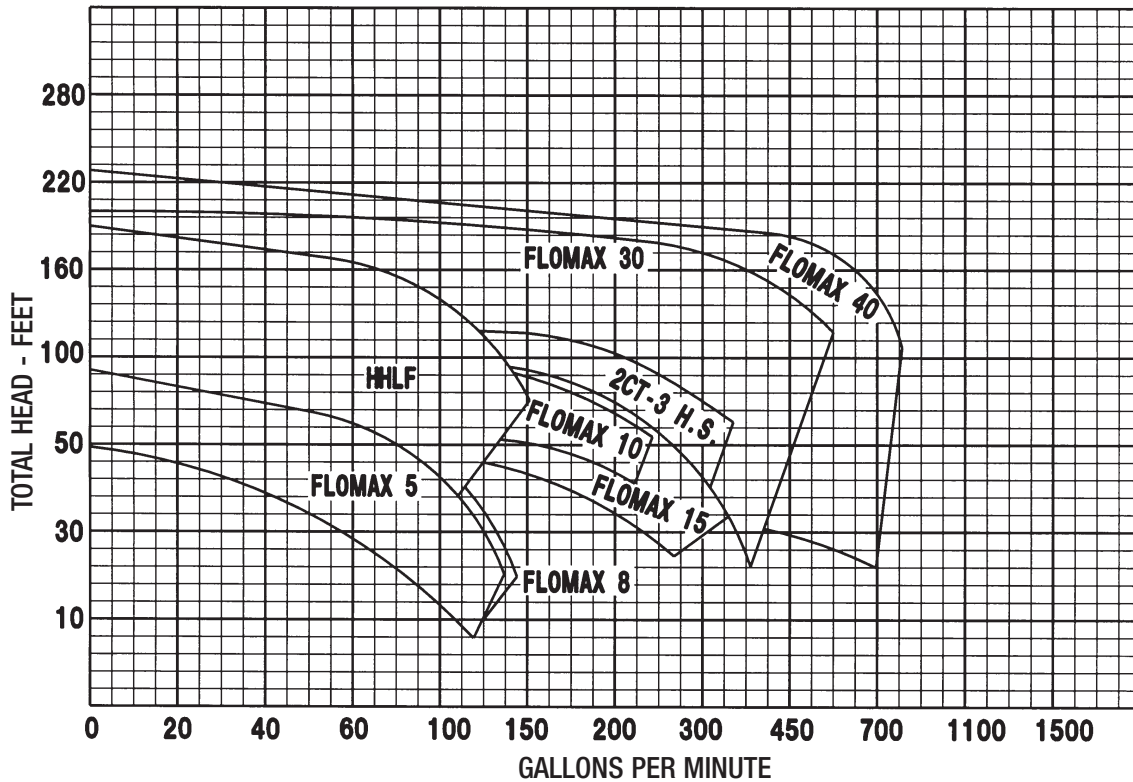

www.motralec.com

15 30 40

**FLOMAX 5 & 8
DOUBLE SEAL**

**FLOMAX 30
CLOSE COUPLED**

FLOMAX 15

FLOMAX 40

Self-Priming Centrifugal Pump Selection

Flomax 5 Pump Performance Curves

Flomax 8 Pump Performance Curves

Other Performance Curves Available Upon Request

Flomax 5 & 8 Pump Double Seal Performance Curves

Flomax 10 Pump Performance Curves

Other Performance Curves Available Upon Request

Flomax 15 Pump Performance Curves

Flomax 15 Pump Double Seal Performance Curves

Flomax 30 Pump Performance Curves

Flomax 40 Pump Performance Curves

Other Performance Curves Available Upon Request

Flomax 5 Dimensions