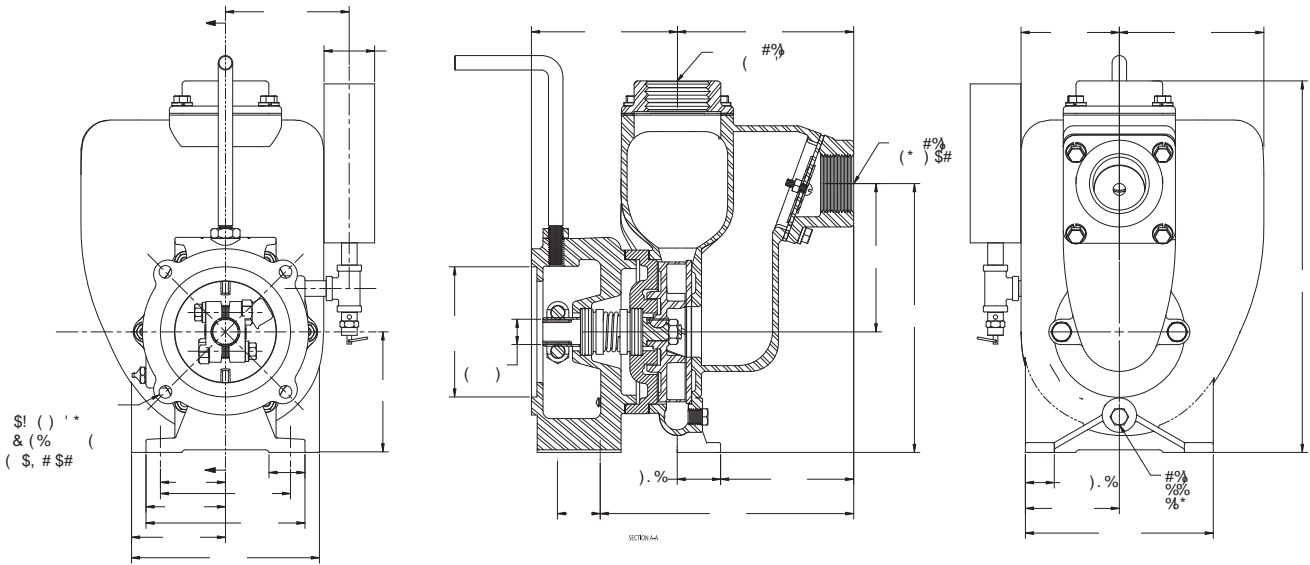

Flomax 15 Pump Performance Curves

Flomax 15 Pump Double Seal Performance Curves

Flomax 30 Pump Performance Curves

Flomax 40 Pump Performance Curves

Other Performance Curves Available Upon Request

Flomax 5 Dimensions

Flomax 8 Dimensions

Flomax 8 316 SS Dimensions

Flomax 5 & 8 Double Seal Dimensions

Flomax 10 Dimensions

Flomax 15 Dimensions

Flomax 15 316 SS Dimensions

Flomax 30 Pedestal Mount Dimensions

Flomax 40 Dimensions