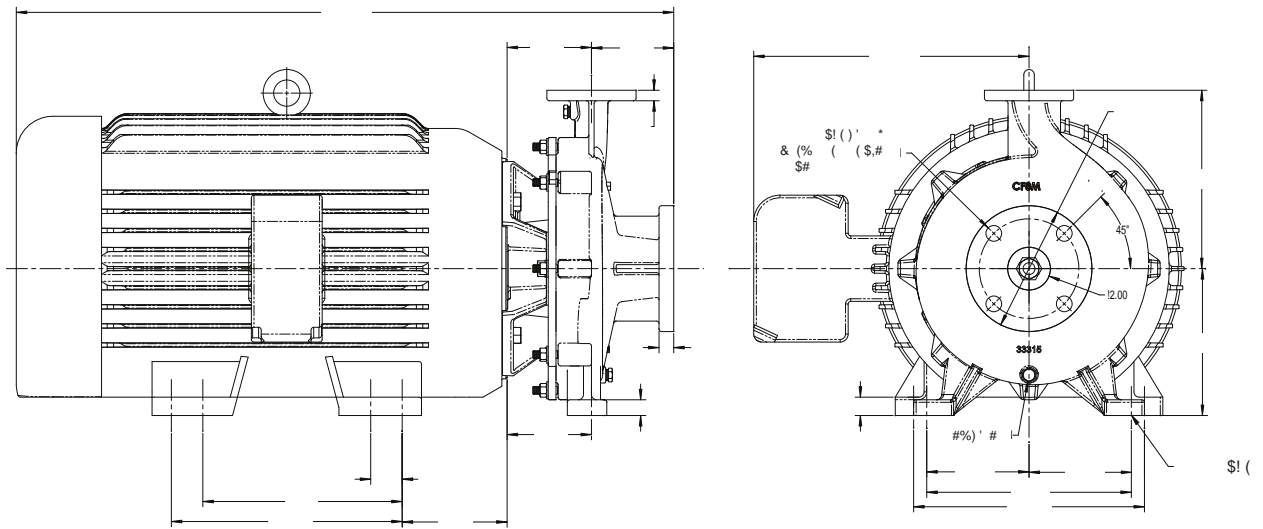

CHEMFLO 8 Pump Performance Curves

Other Performance Curves Available Upon Request

CHEMFLO 9 Pump Performance Curves

CHEMFLO 1&2 Dimensions

CHEMFLO 3&4 Dimensions

CHEMFLO 5 Dimensions

CHEMFLO 6 Dimensions

CHEMFLO 7 Dimensions

CHEMFLO 8 Dimensions

CHEMFLO 9 Dimensions

motralec

4 rue Lavoisier . ZA Lavoisier . 95223 HERBLAY CEDEX
 Tel. : 01.39.97.65.10 / Fax. : 01.39.97.68.48
 Demande de prix / e-mail : service-commercial@motralec.com
www.motralec.com