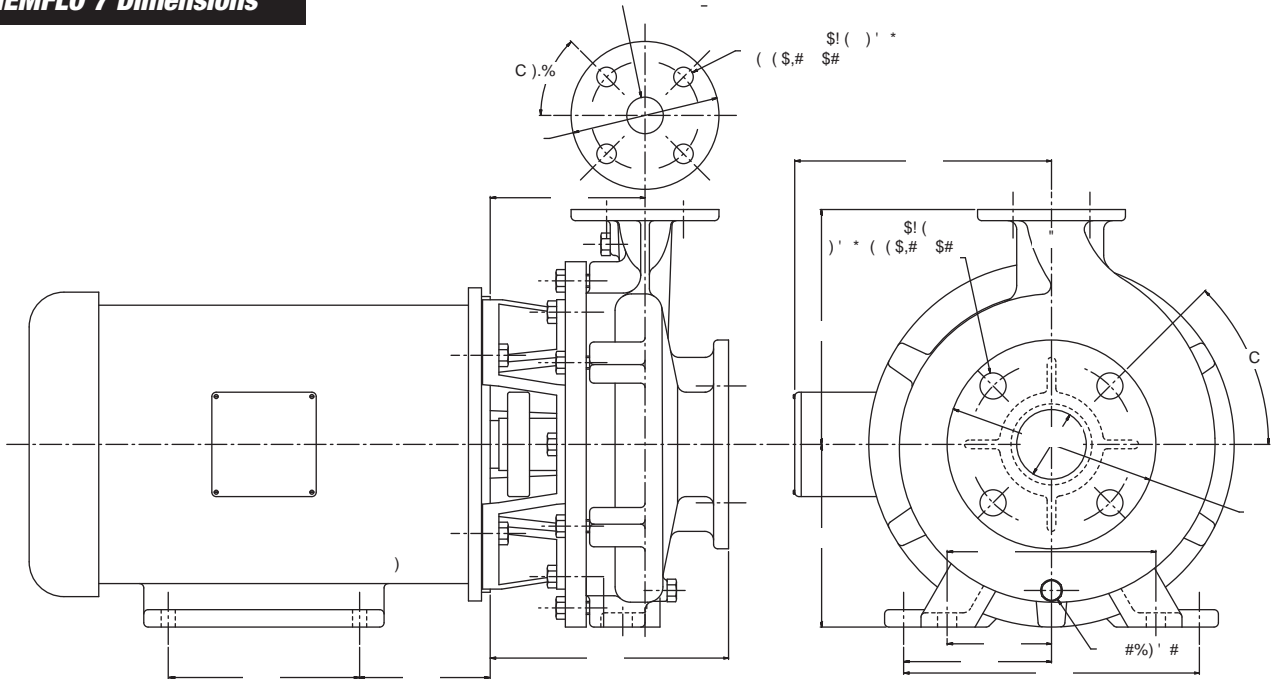

CHEMFLO 3 Pump Performance Curves

CHEMFLO 4 Pump Performance Curves

Other Performance Curves Available Upon Request

CHEMFLO 5 Pump Performance Curves

CHEMFLO 6 Pump Performance Curves

CHEMFLO 7 Pump Performance Curves

CHEMFLO 8 Pump Performance Curves

Other Performance Curves Available Upon Request

CHEMFLO 9 Pump Performance Curves

CHEMFLO 1&2 Dimensions

CHEMFLO 3&4 Dimensions

CHEMFLO 5 Dimensions

CHEMFLO 6 Dimensions

CHEMFLO 7 Dimensions

CHEMFLO 8 Dimensions

CHEMFLO 9 Dimensions

motralec

4 rue Lavoisier . ZA Lavoisier . 95223 HERBLAY CEDEX
 Tel. : 01.39.97.65.10 / Fax. : 01.39.97.68.48
 Demande de prix / e-mail : service-commercial@motralec.com
www.motralec.com