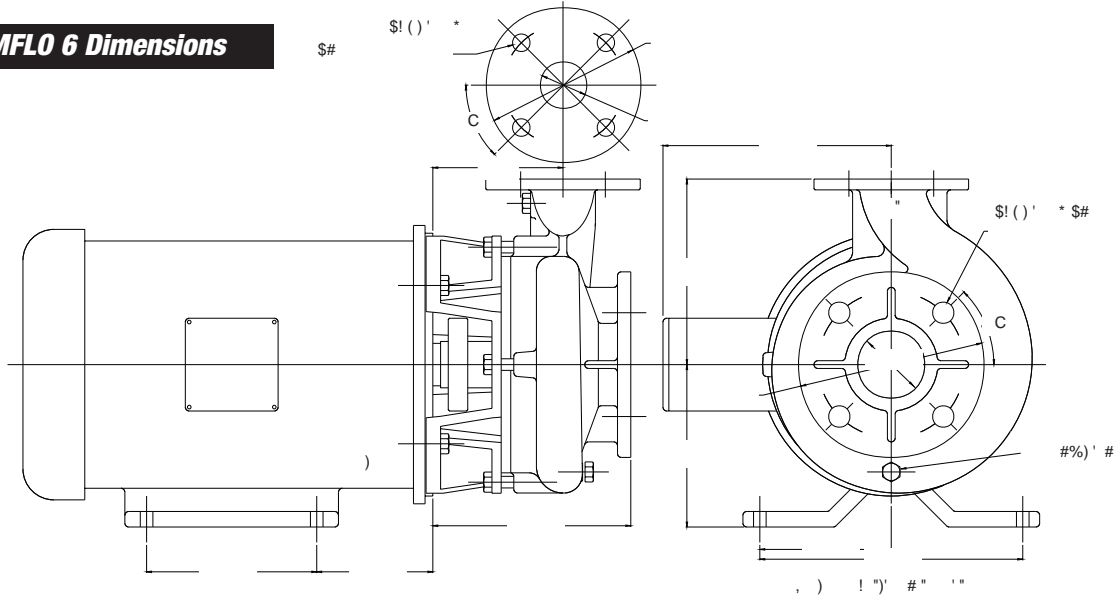

CHEMFLO 8 Pump Performance Curves

Other Performance Curves Available Upon Request

CHEMFLO 9 Pump Performance Curves

CHEMFLO 1&2 Dimensions

CHEMFLO 3&4 Dimensions

CHEMFLO 5 Dimensions

CHEMFLO 6 Dimensions

CHEMFLO 7 Dimensions

CHEMFLO 8 Dimensions

CHEMFLO 9 Dimensions

motralec

4 rue Lavoisier . ZA Lavoisier . 95223 HERBLAY CEDEX
 Tel. : 01.39.97.65.10 / Fax. : 01.39.97.68.48
 Demande de prix / e-mail : service-commercial@motralec.com
www.motralec.com