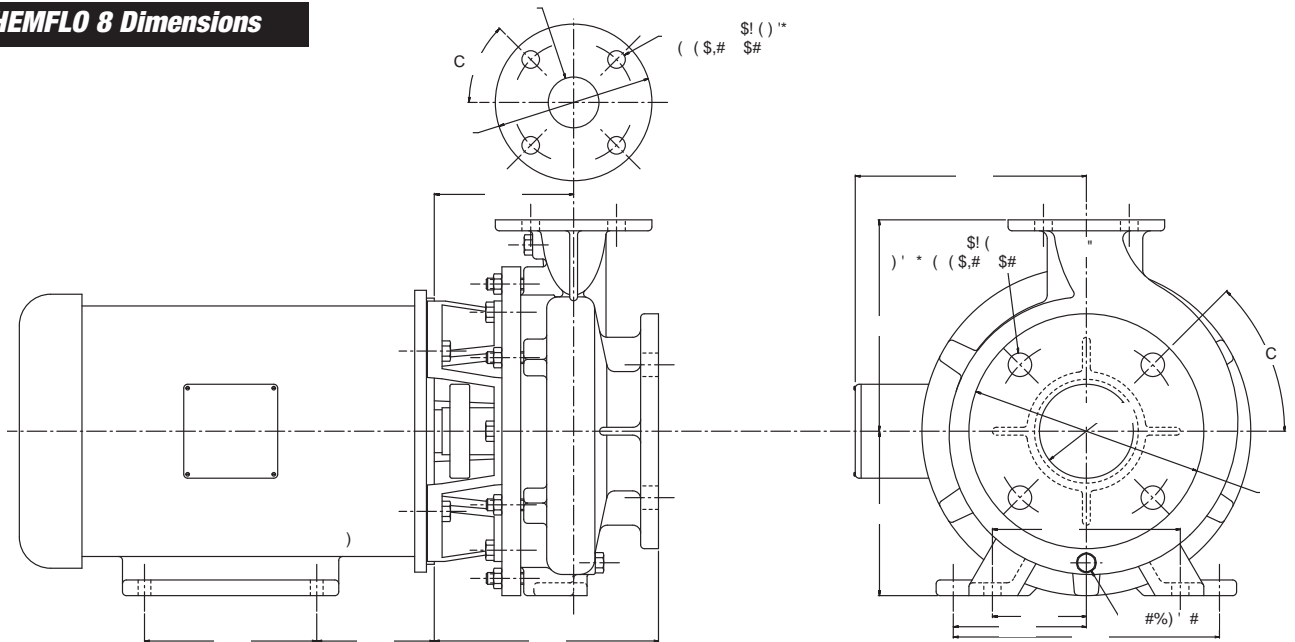

CHEMFLO 8 Pump Performance Curves

Other Performance Curves Available Upon Request

CHEMFLO 9 Pump Performance Curves

CHEMFLO 1&2 Dimensions

CHEMFLO 3&4 Dimensions

CHEMFLO 5 Dimensions

CHEMFLO 6 Dimensions

CHEMFLO 7 Dimensions

CHEMFLO 8 Dimensions

CHEMFLO 9 Dimensions

motralec

4 rue Lavoisier . ZA Lavoisier . 95223 HERBLAY CEDEX
 Tel. : 01.39.97.65.10 / Fax. : 01.39.97.68.48
 Demande de prix / e-mail : service-commercial@motralec.com
www.motralec.com