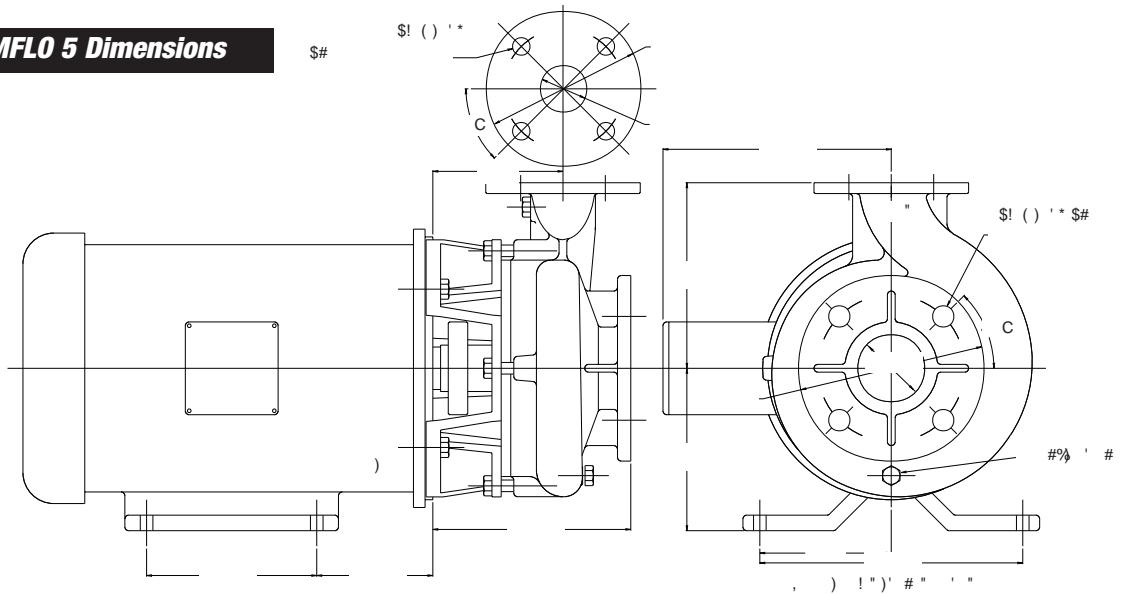

CHEMFLO 8 Pump Performance Curves

Other Performance Curves Available Upon Request

CHEMFLO 9 Pump Performance Curves

CHEMFLO 1&2 Dimensions

CHEMFLO 3&4 Dimensions

CHEMFLO 5 Dimensions

CHEMFLO 6 Dimensions

CHEMFLO 7 Dimensions

CHEMFLO 8 Dimensions

CHEMFLO 9 Dimensions

motralec

4 rue Lavoisier . ZA Lavoisier . 95223 HERBLAY CEDEX
 Tel. : 01.39.97.65.10 / Fax. : 01.39.97.68.48
 Demande de prix / e-mail : service-commercial@motralec.com
www.motralec.com