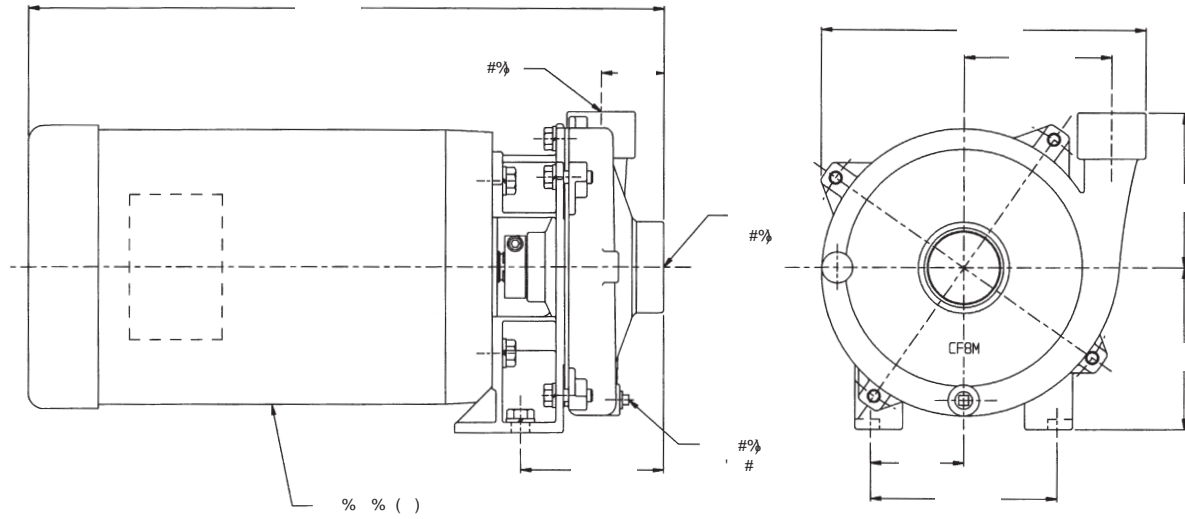

CHEMFLO 8 Pump Performance Curves

Other Performance Curves Available Upon Request

CHEMFLO 9 Pump Performance Curves

CHEMFLO 1&2 Dimensions

CHEMFLO 3&4 Dimensions

CHEMFLO 5 Dimensions

CHEMFLO 6 Dimensions

CHEMFLO 7 Dimensions

CHEMFLO 8 Dimensions

CHEMFLO 9 Dimensions

motralec

4 rue Lavoisier . ZA Lavoisier . 95223 HERBLAY CEDEX
 Tel. : 01.39.97.65.10 / Fax. : 01.39.97.68.48
 Demande de prix / e-mail : service-commercial@motralec.com
www.motralec.com