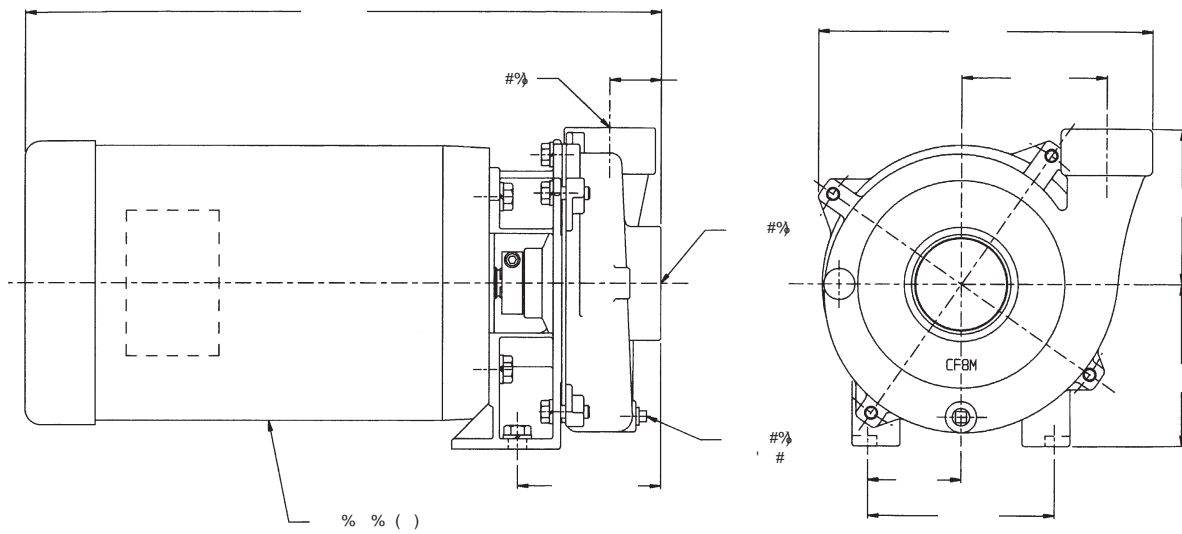

CHEMFLO 8 Pump Performance Curves

Other Performance Curves Available Upon Request

CHEMFLO 9 Pump Performance Curves

CHEMFLO 1&2 Dimensions

CHEMFLO 3&4 Dimensions

CHEMFLO 5 Dimensions

CHEMFLO 6 Dimensions

CHEMFLO 7 Dimensions

CHEMFLO 8 Dimensions

CHEMFLO 9 Dimensions

motralec

4 rue Lavoisier . ZA Lavoisier . 95223 HERBLAY CEDEX
 Tel. : 01.39.97.65.10 / Fax. : 01.39.97.68.48
 Demande de prix / e-mail : service-commercial@motralec.com
www.motralec.com