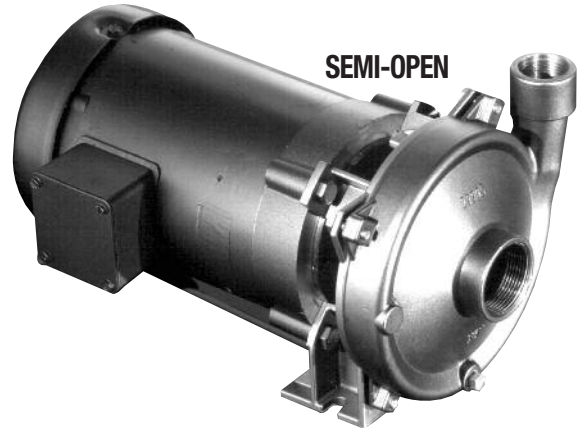

CHEMFLO 1 2 3 4

END SUCTION CENTRIFUGAL PUMP FEATURES

- CHEMFLO 1,2,3 & 4 - INVESTMENT-CAST, 316 STAINLESS, NICKEL/ALUMINUM/BRONZE
CHEMFLO 5,6,7, 8 & 9 - 316 CF8M STAINLESS STEEL HOUSING, SEAL HOUSING & IMPELLER
- PRESSURES - 105-460 FEET HEAD
- FLOWS - 100-450 GPM
- CHEMFLO 1,2,3,4 PUMPAKS FOR 56C AND 145TC ELECTRIC MOTORS
CHEMFLO 5, 6, 7, 8, AND 9 PUMPAKS FOR ELECTRIC MOTOR FRAME SIZE 145TC THROUGH 286TCS
- HORSEPOWER - 1-40 HP
- OPTIONAL ELASTOMERS AVAILABLE
- HYDRAULIC MOTOR DRIVE AVAILABLE