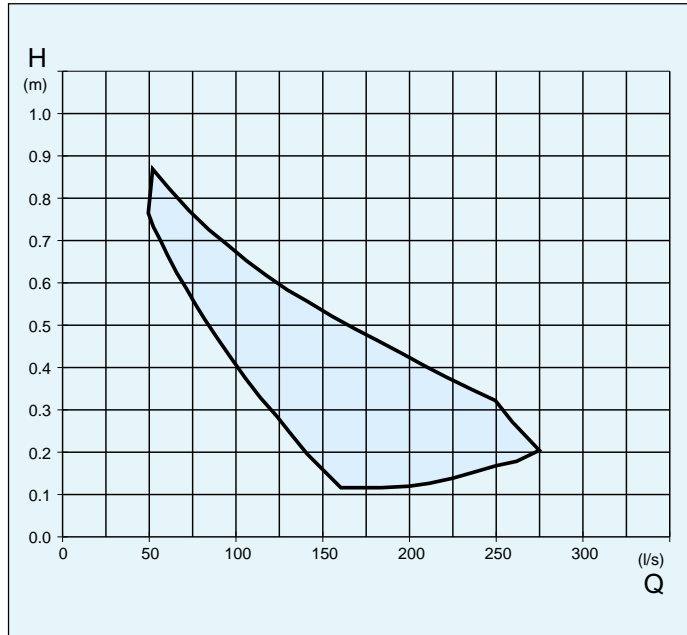

PP 4630

3-phase

Max. power, input	2.1kW
Rated power, output	1.5kW
Speed	750* r/min
Weight	77 kg

PP 4640

3-phase

Max. power, input	3.4kW
Rated power, output	2.5kW
Speed	705* r/min
Weight	83 kg

*400V