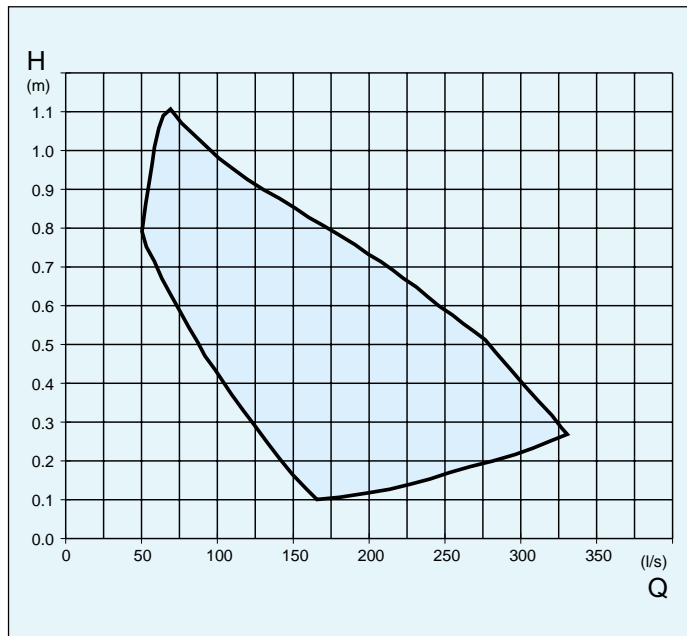

PP 4630

3-phase

Max. power, input	2.1kW
Rated power, output	1.5kW
Speed	750* r/min
Weight	77 kg

PP 4640

3-phase

Max. power, input	3.4kW
Rated power, output	2.5kW
Speed	705* r/min
Weight	83 kg

*400V