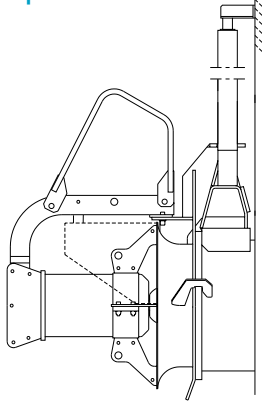

PP 4630

3-phase

Max. power, input	2.1kW
Rated power, output	1.5kW
Speed	750* r/min
Weight	77 kg

PP 4640

3-phase

Max. power, input	3.4kW
Rated power, output	2.5kW
Speed	705* r/min
Weight	83 kg

*400V