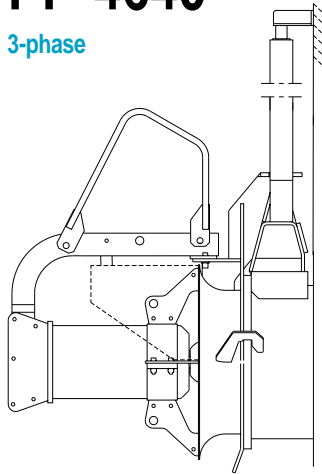

PP 4630

3-phase

Max. power, input	2.1kW
Rated power, output	1.5kW
Speed	750* r/min
Weight	77 kg

PP 4640

3-phase

Max. power, input	3.4kW
Rated power, output	2.5kW
Speed	705* r/min
Weight	83 kg

*400V