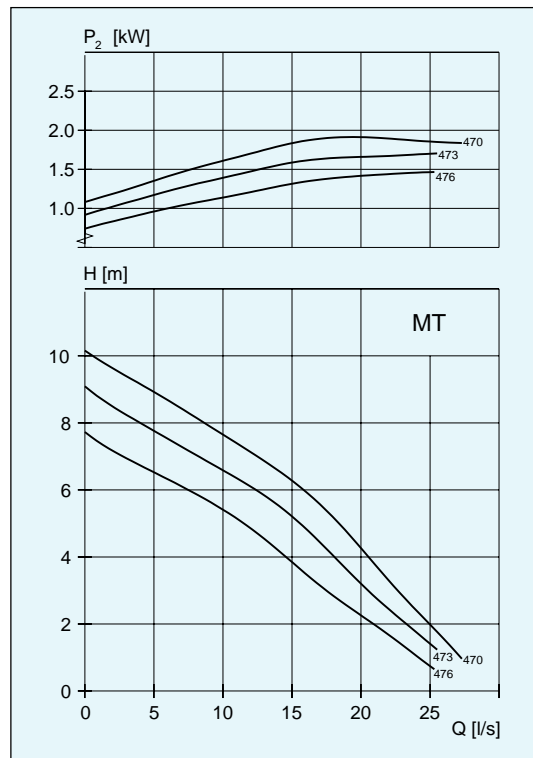

DP/DS

Impeller code	Outlet dia mm, DP vers.	Through-let, mm	Motor rating kW		rpm	Available versions
			P₁	P₂		
470	80	65	2.7	2.0	1395	DP/DS
473	80	65	2.7	2.0	1395	DP/DS
476	80	65	2.7	2.0	1395	DP/DS