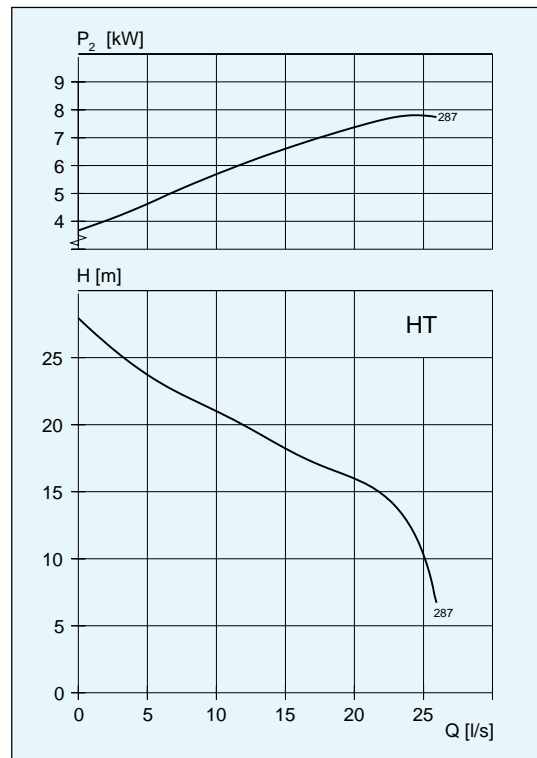

DP/DS

Impeller code	Outlet dia mm, DP vers.	Through-let, mm	Motor rating kW		rpm	Available versions
			P₁	P₂		
W287	75	50	9.5	8.0	2890	DP/DS