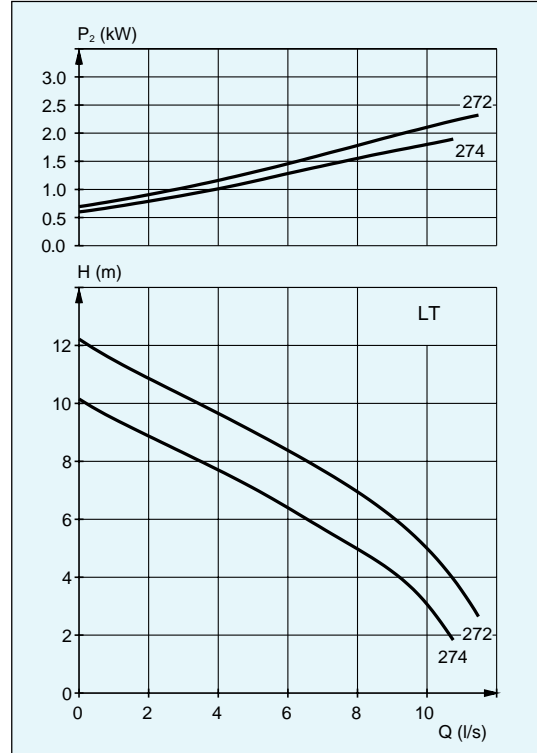

### D 3060

Stainless steel

Pump type	DP	DS	DT
Weight, kg	41	41	45

### DP/DT/DS

Impeller code	Outlet dia mm, DP vers.	Through-let, mm	Motor rating kW		rpm	Available versions
			P <sub>1</sub>	P <sub>2</sub>		
272	75	15 x 15	3.3	2.4	2800	DP/DT/DS
274	75	15 x 15	3.3	2.4	2800	DP/DT/DS