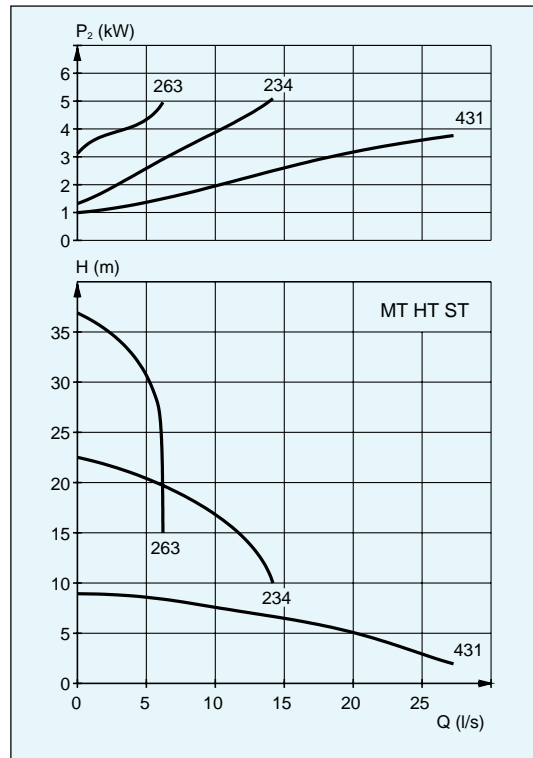

DS

Impeller code	Outlet dia mm, DP vers.	Through-let, mm	Motor rating kW		rpm	Available versions
			P₁	P₂		
263	75	25	7.3	5.5	2800	DS
234	75	40	7.3	5.5	2800	DS
431	100	75	5.0	4.0	1400	DS