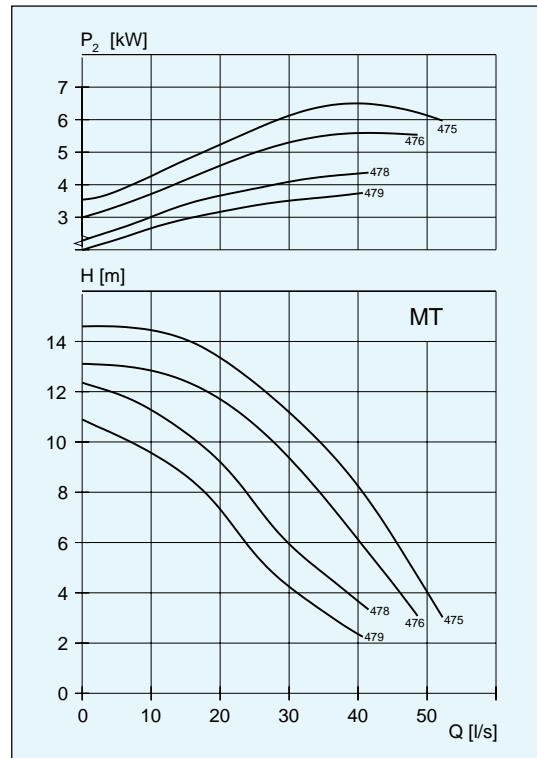

DP/DS/DT/DZ

Impeller code	Outlet dia mm, DP vers.	Through-let, mm	Motor rating kW		rpm	Available versions
			P₁	P₂		
W475	100	52	8.0	6.7	1440	DP/DS/DT/DZ
W476	100	52	8.0	6.7	1440	DP/DS/DT/DZ
W478	100	52	8.0	6.7	1440	DP/DS/DT/DZ
W478	100	52	6.5	5.3	1435	DP/DS/DT/DZ
W479	100	52	8.0	6.7	1440	DP/DS/DT/DZ
W479	100	52	6.5	5.3	1435	DP/DS/DT/DZ